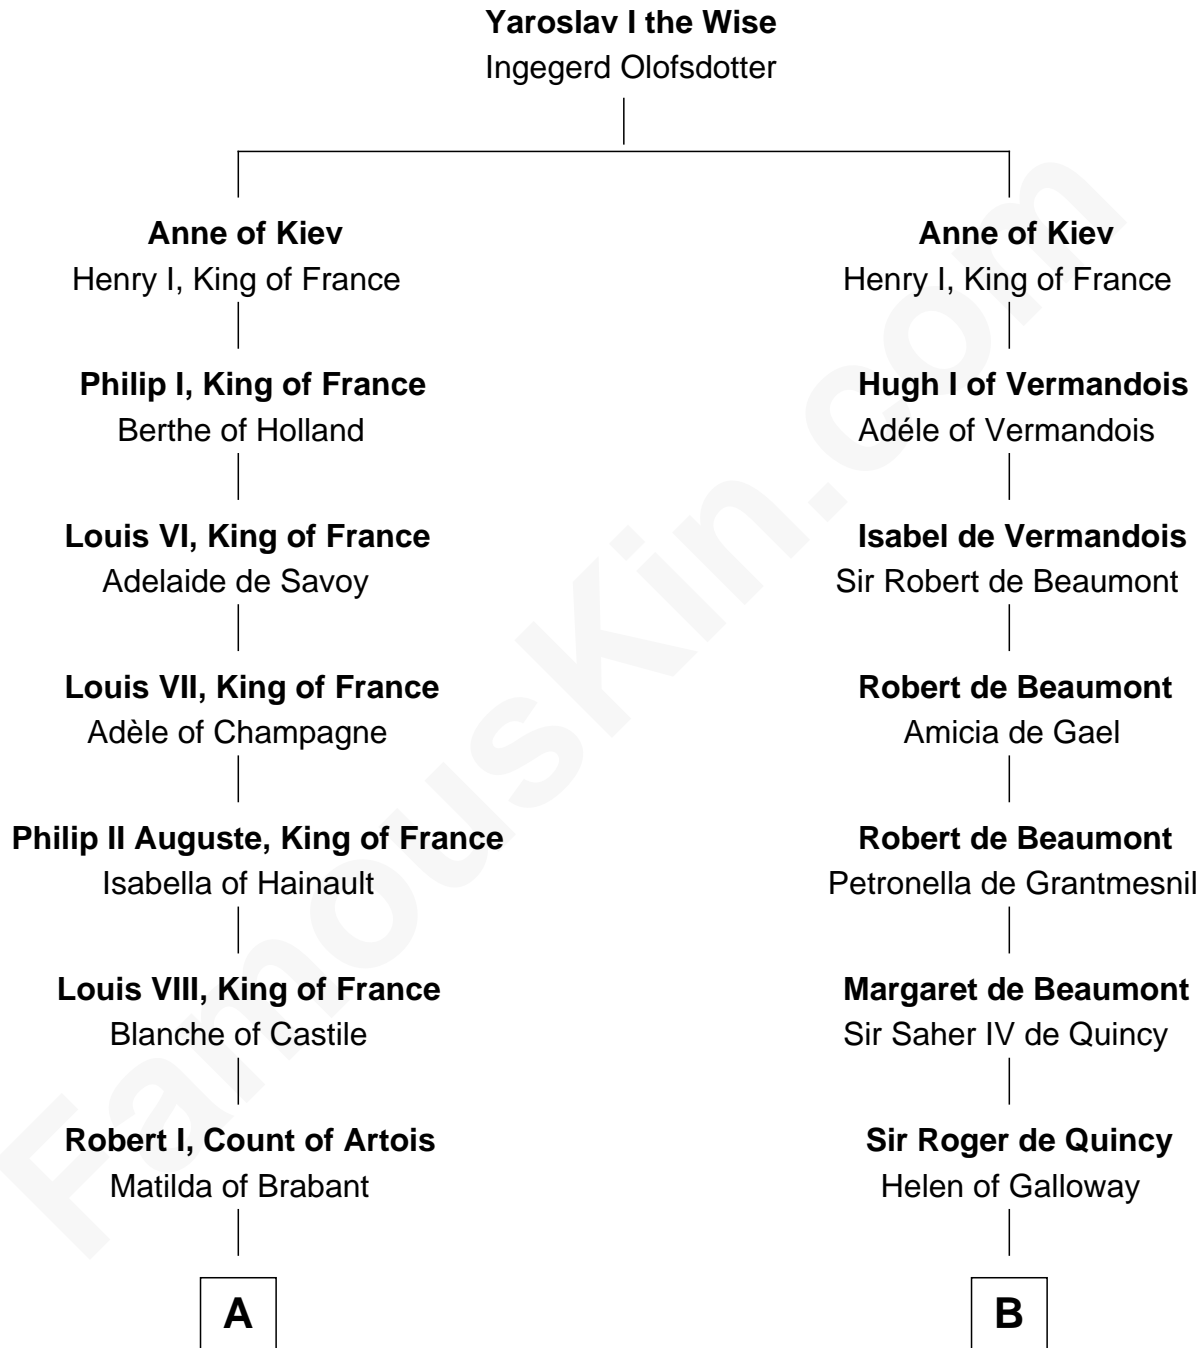

FamousKin.com

Relationship Chart of

Alexander Spotswood

Lieutenant Governor of Virginia

20th cousin 1 time removed of

Rev. John Whittingham

(c1616 - 1639) Great Migration Immigrant 1637

C

Eleanor Maule
Sir Alexander Morrison

Bethia Morrison
Sir Robert Spottiswoode

Dr. Robert Spottiswoode
Catherine Mercer

Alexander Spotswood
Lieutenant Governor of Virginia

D

Anne Charlton
Randall Grosvenor

Elizabeth Grosvenor
Thomas Bulkeley