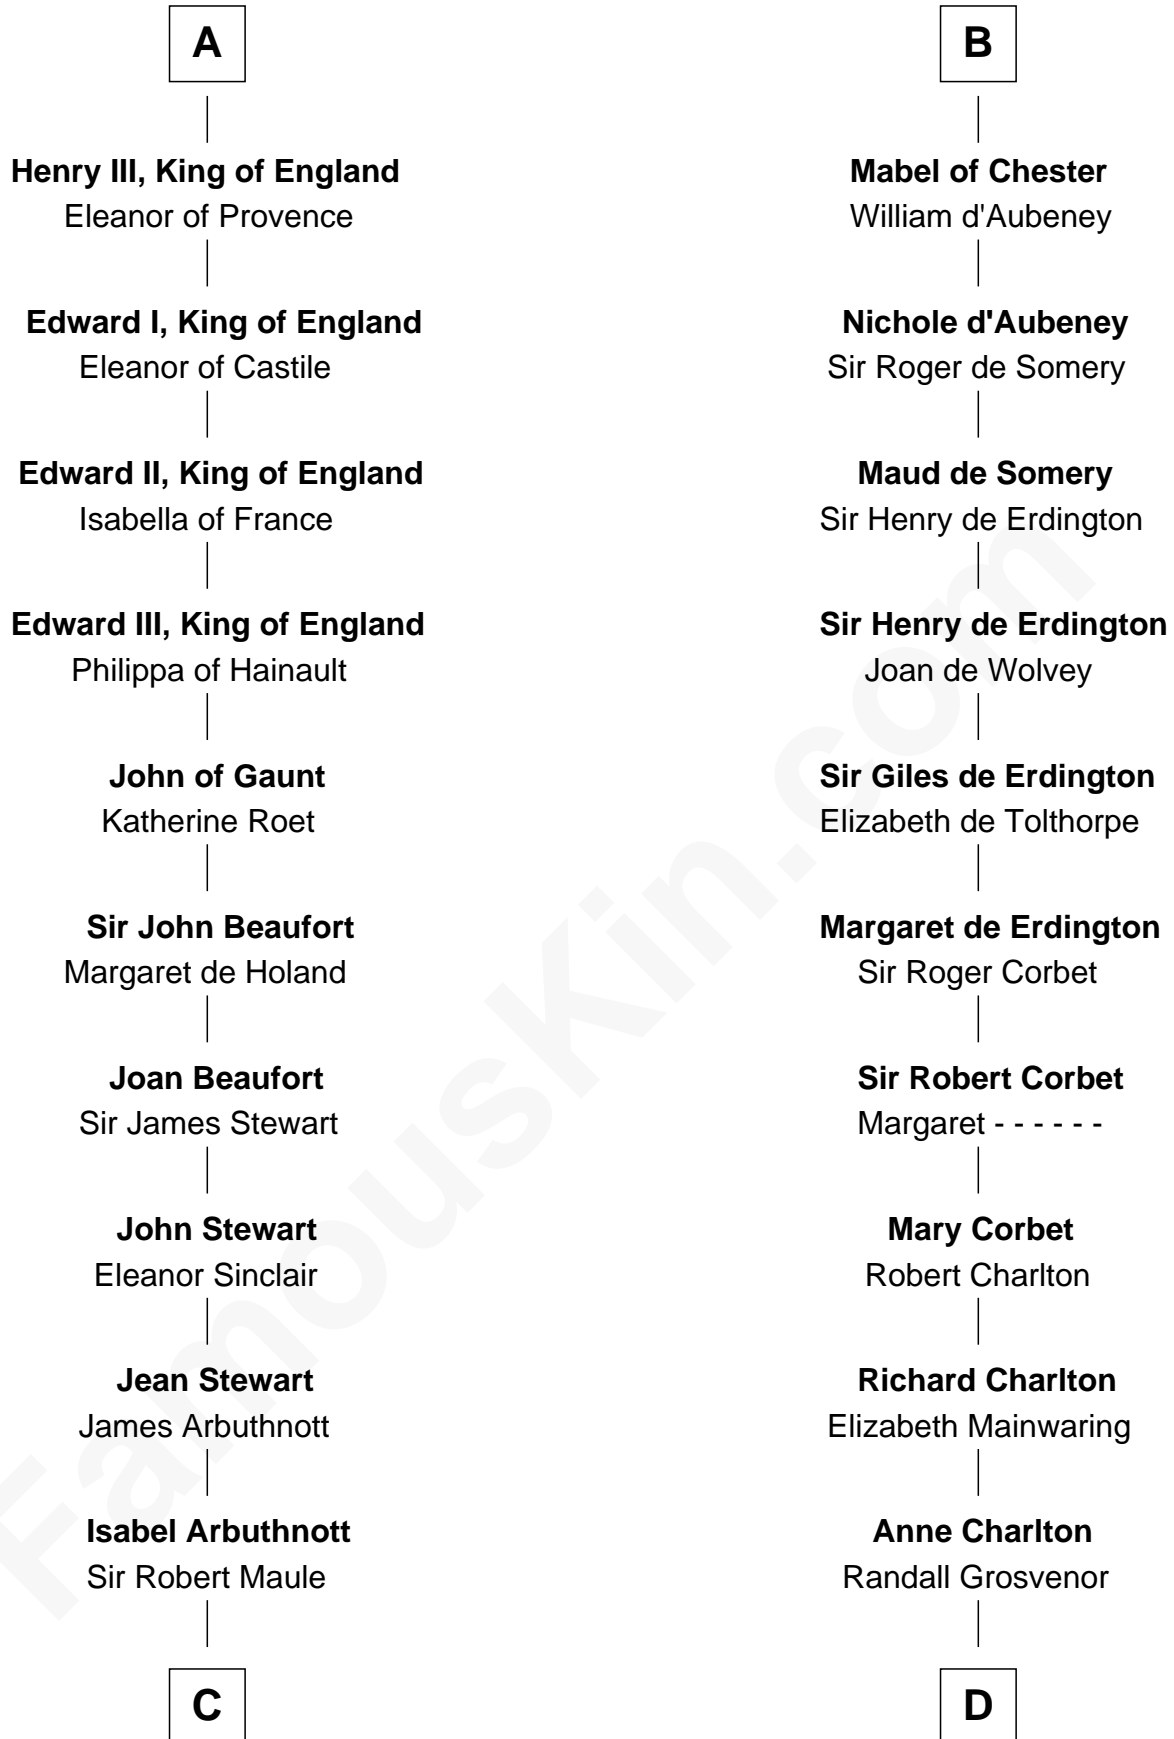

FamousKin.com Relationship Chart of

Alexander Spotswood

Lieutenant Governor of Virginia

20th cousin 1 time removed of

Rev. John Whittingham

(c1616 - 1639) Great Migration Immigrant 1637

C

William Maule

Bethia Guthrie

Eleanor Maule

Sir Alexander Morrison

Bethia Morrison

Sir Robert Spottiswoode

Dr. Robert Spottiswoode

Catherine Mercer

Alexander Spotswood