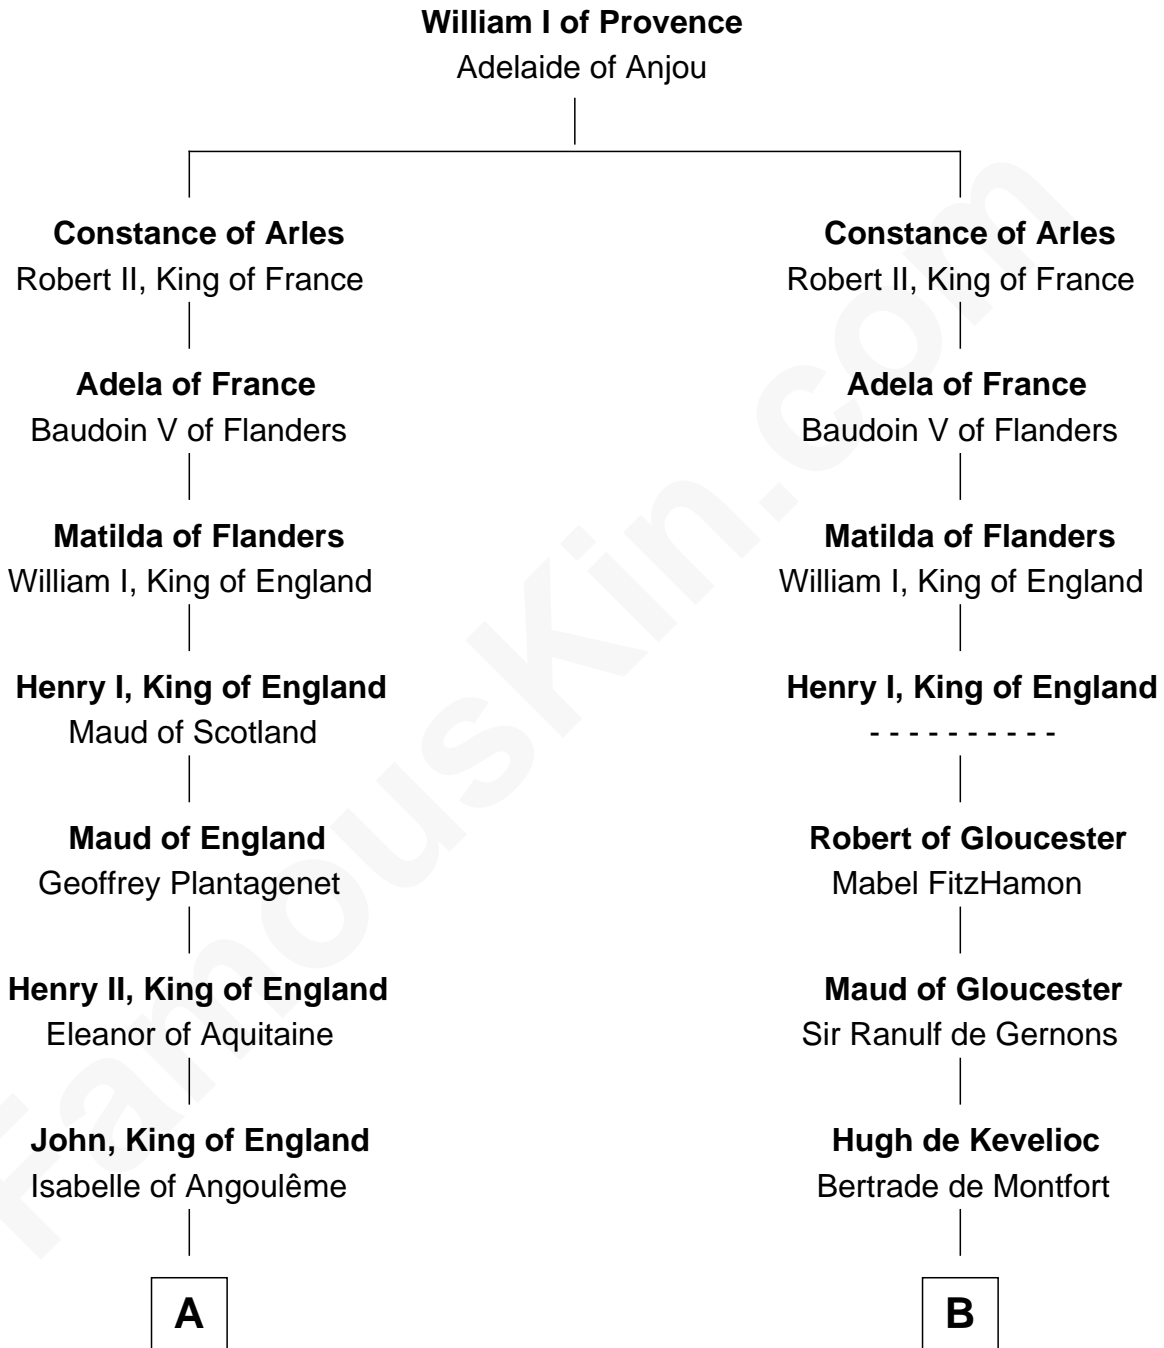

FamousKin.com Relationship Chart of

Alexander Spotswood

Lieutenant Governor of Virginia

20th cousin 1 time removed of

Rev. John Whittingham

(c1616 - 1639) Great Migration Immigrant 1637

C

William Maule

Bethia Guthrie

Eleanor Maule

Sir Alexander Morrison

Bethia Morrison

Sir Robert Spottiswoode

Dr. Robert Spottiswoode

Catherine Mercer

Alexander Spotswood