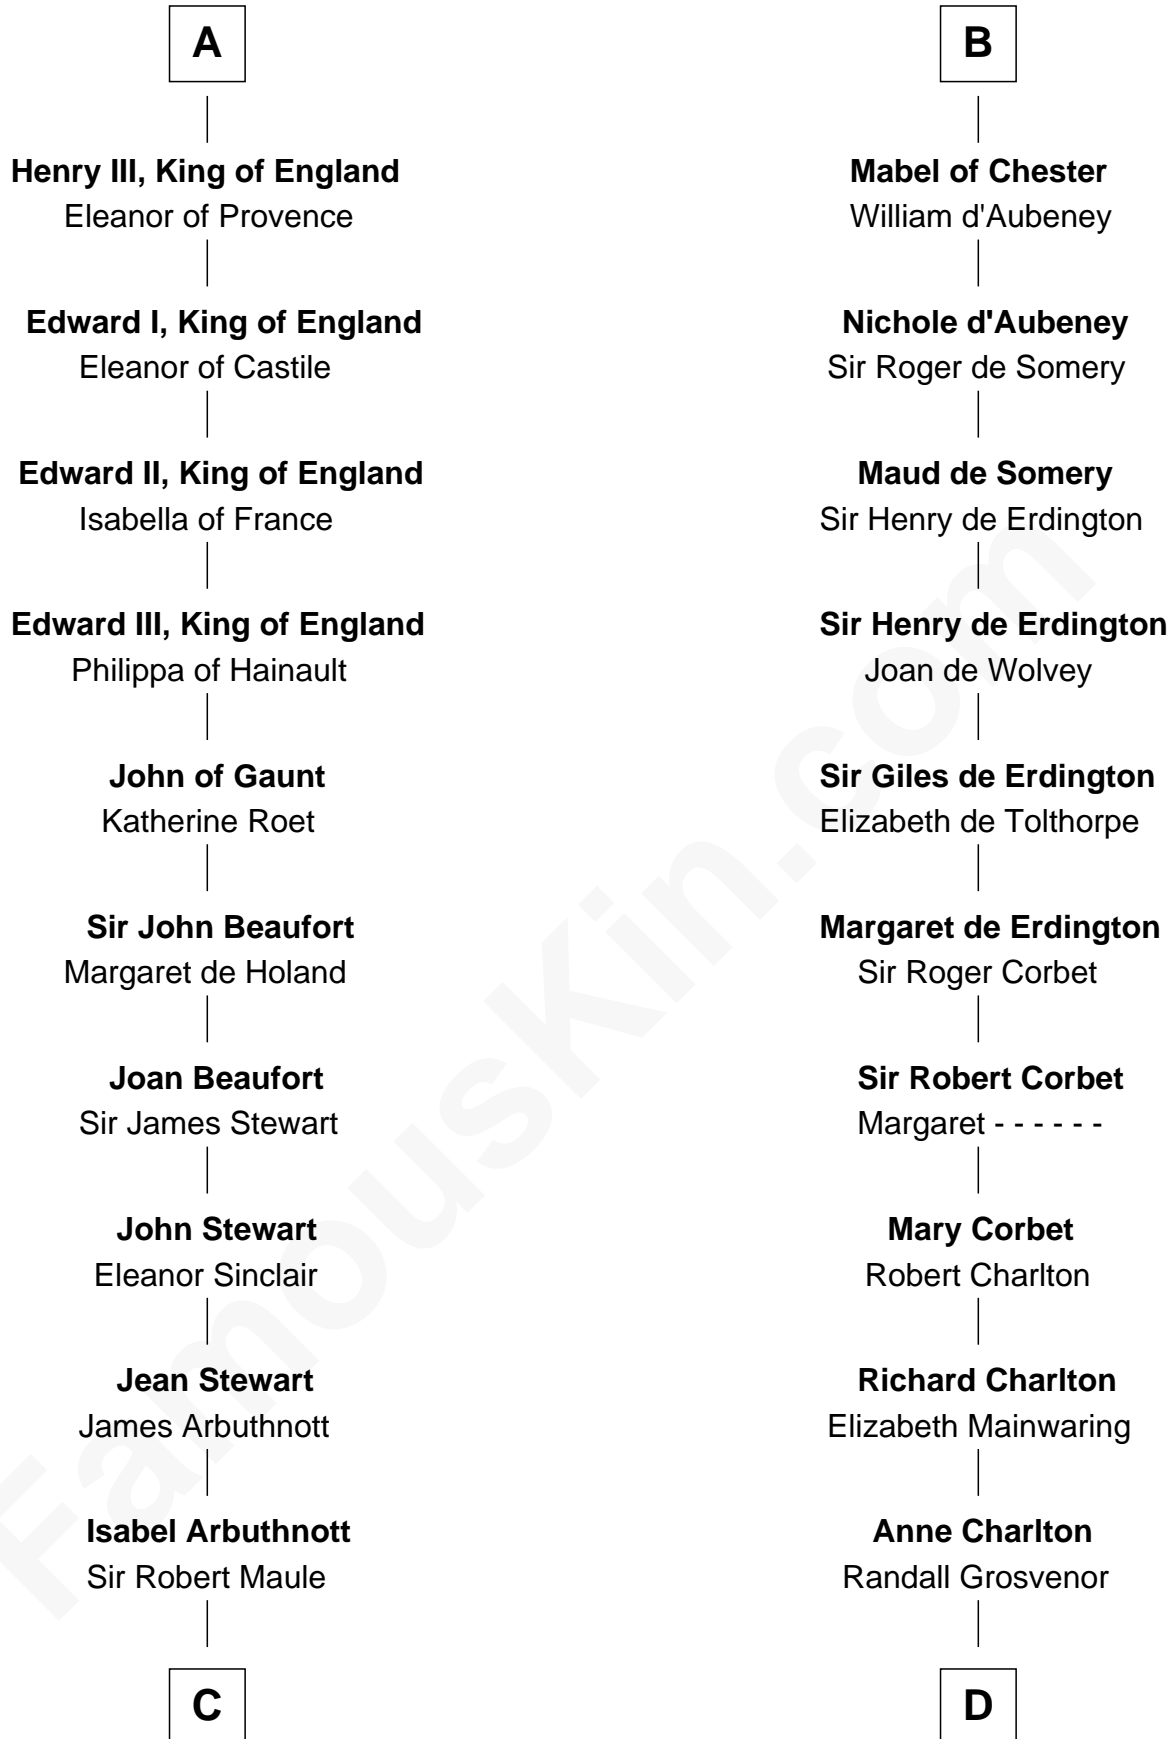

FamousKin.com
Relationship Chart of
Alexander Spotswood

Lieutenant Governor of Virginia

20th cousin 1 time removed of

Rev. John Whittingham

(c1616 - 1639) Great Migration Immigrant 1637

C

William Maule

Bethia Guthrie

Eleanor Maule

Sir Alexander Morrison

Bethia Morrison

Sir Robert Spottiswoode

Dr. Robert Spottiswoode

Catherine Mercer

Alexander Spotswood

Lieutenant Governor of Virginia

Great Migration Immigrant 1637