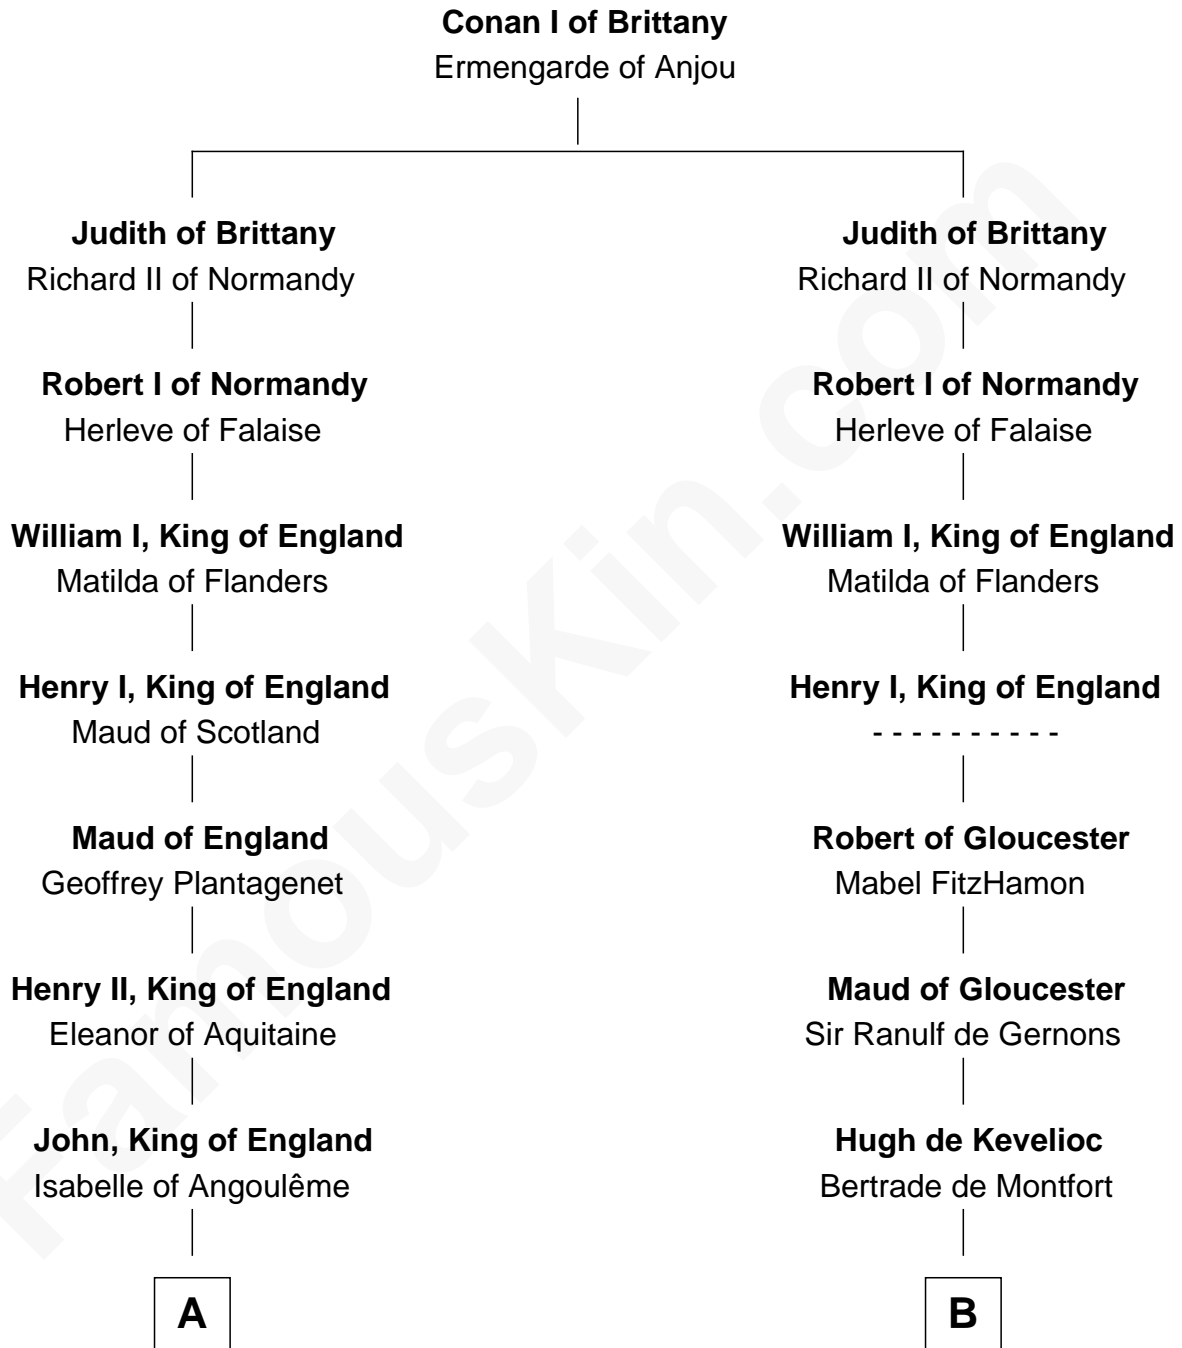

FamousKin.com

Relationship Chart of

Alexander Spotswood

Lieutenant Governor of Virginia

20th cousin 1 time removed of

Rev. John Whittingham

(c1616 - 1639) Great Migration Immigrant 1637

C

William Maule

Bethia Guthrie

Eleanor Maule

Sir Alexander Morrison

Bethia Morrison

Sir Robert Spottiswoode

Dr. Robert Spottiswoode

Catherine Mercer