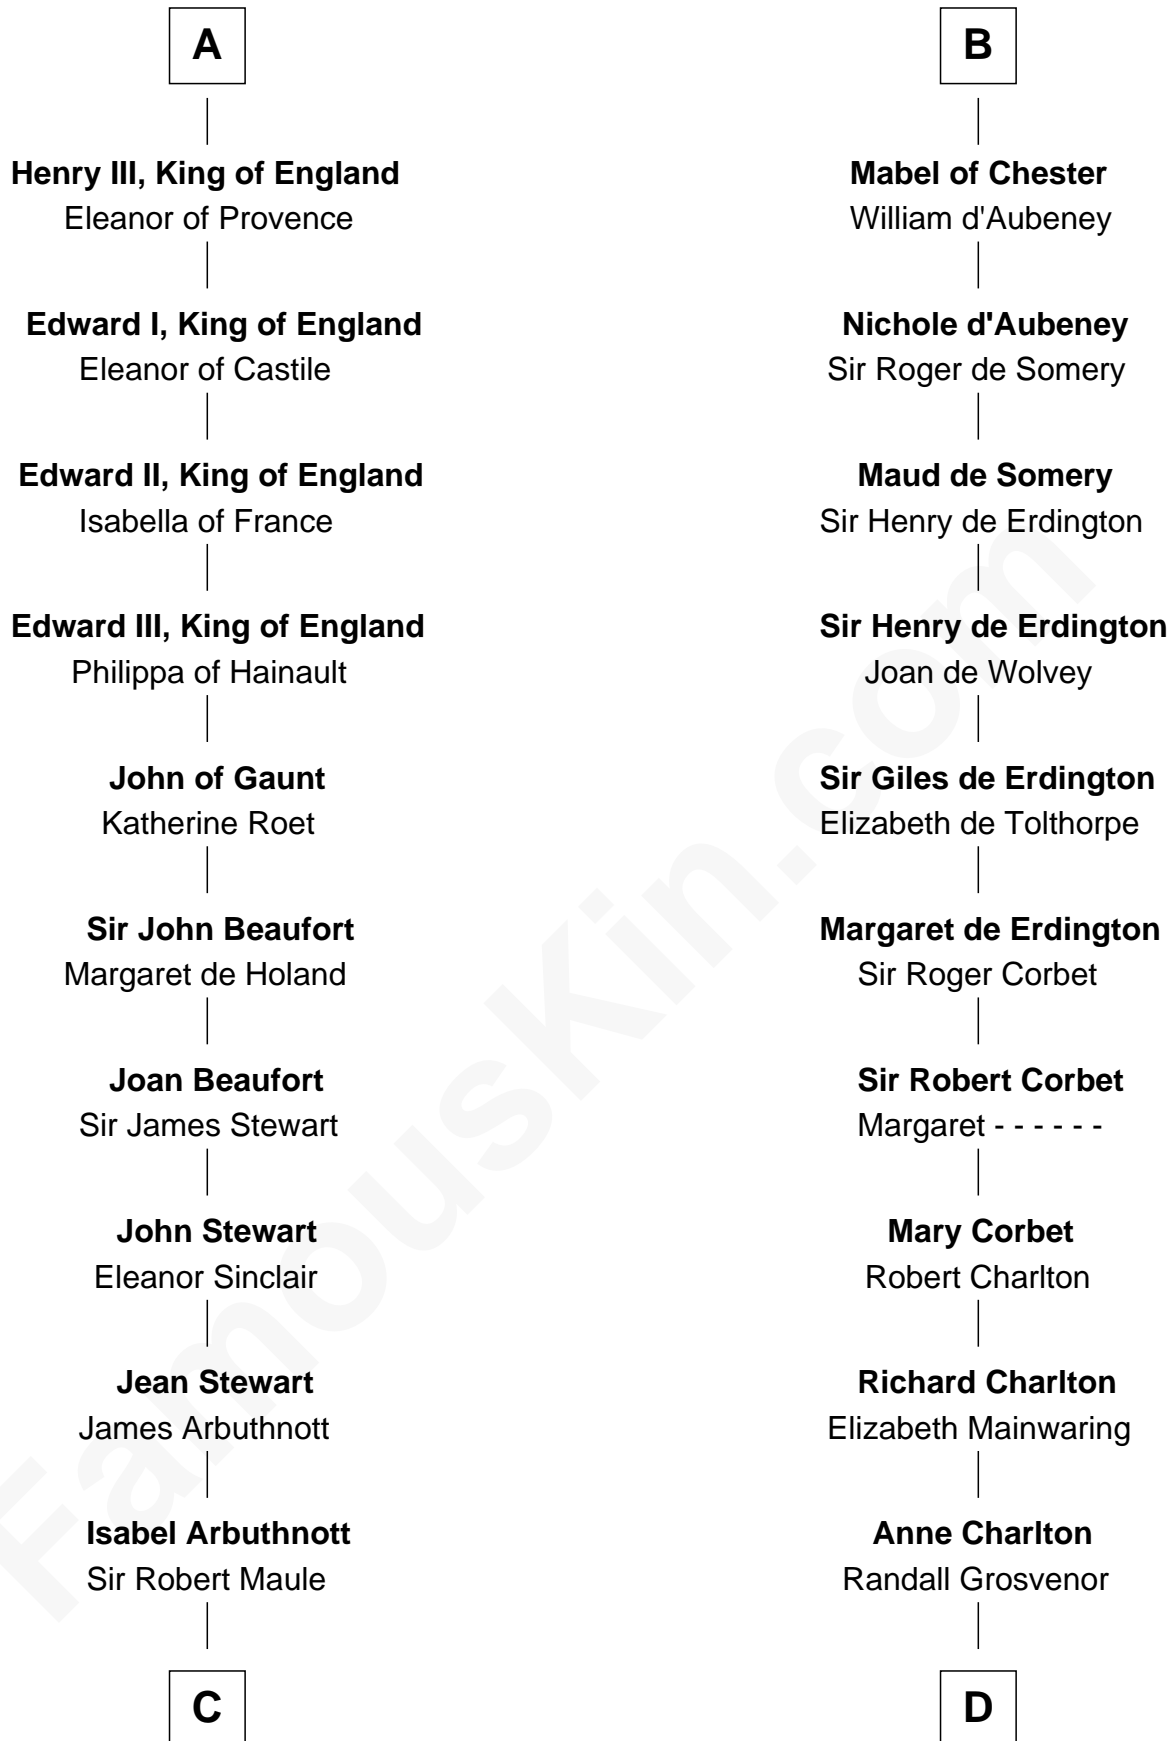

FamousKin.com

Relationship Chart of

Alexander Spotswood

Lieutenant Governor of Virginia

20th cousin 1 time removed of

Rev. John Whittingham

(c1616 - 1639) Great Migration Immigrant 1637

C

William Maule

Bethia Guthrie

Eleanor Maule

Sir Alexander Morrison

Bethia Morrison

Sir Robert Spottiswoode

Dr. Robert Spottiswoode

Catherine Mercer