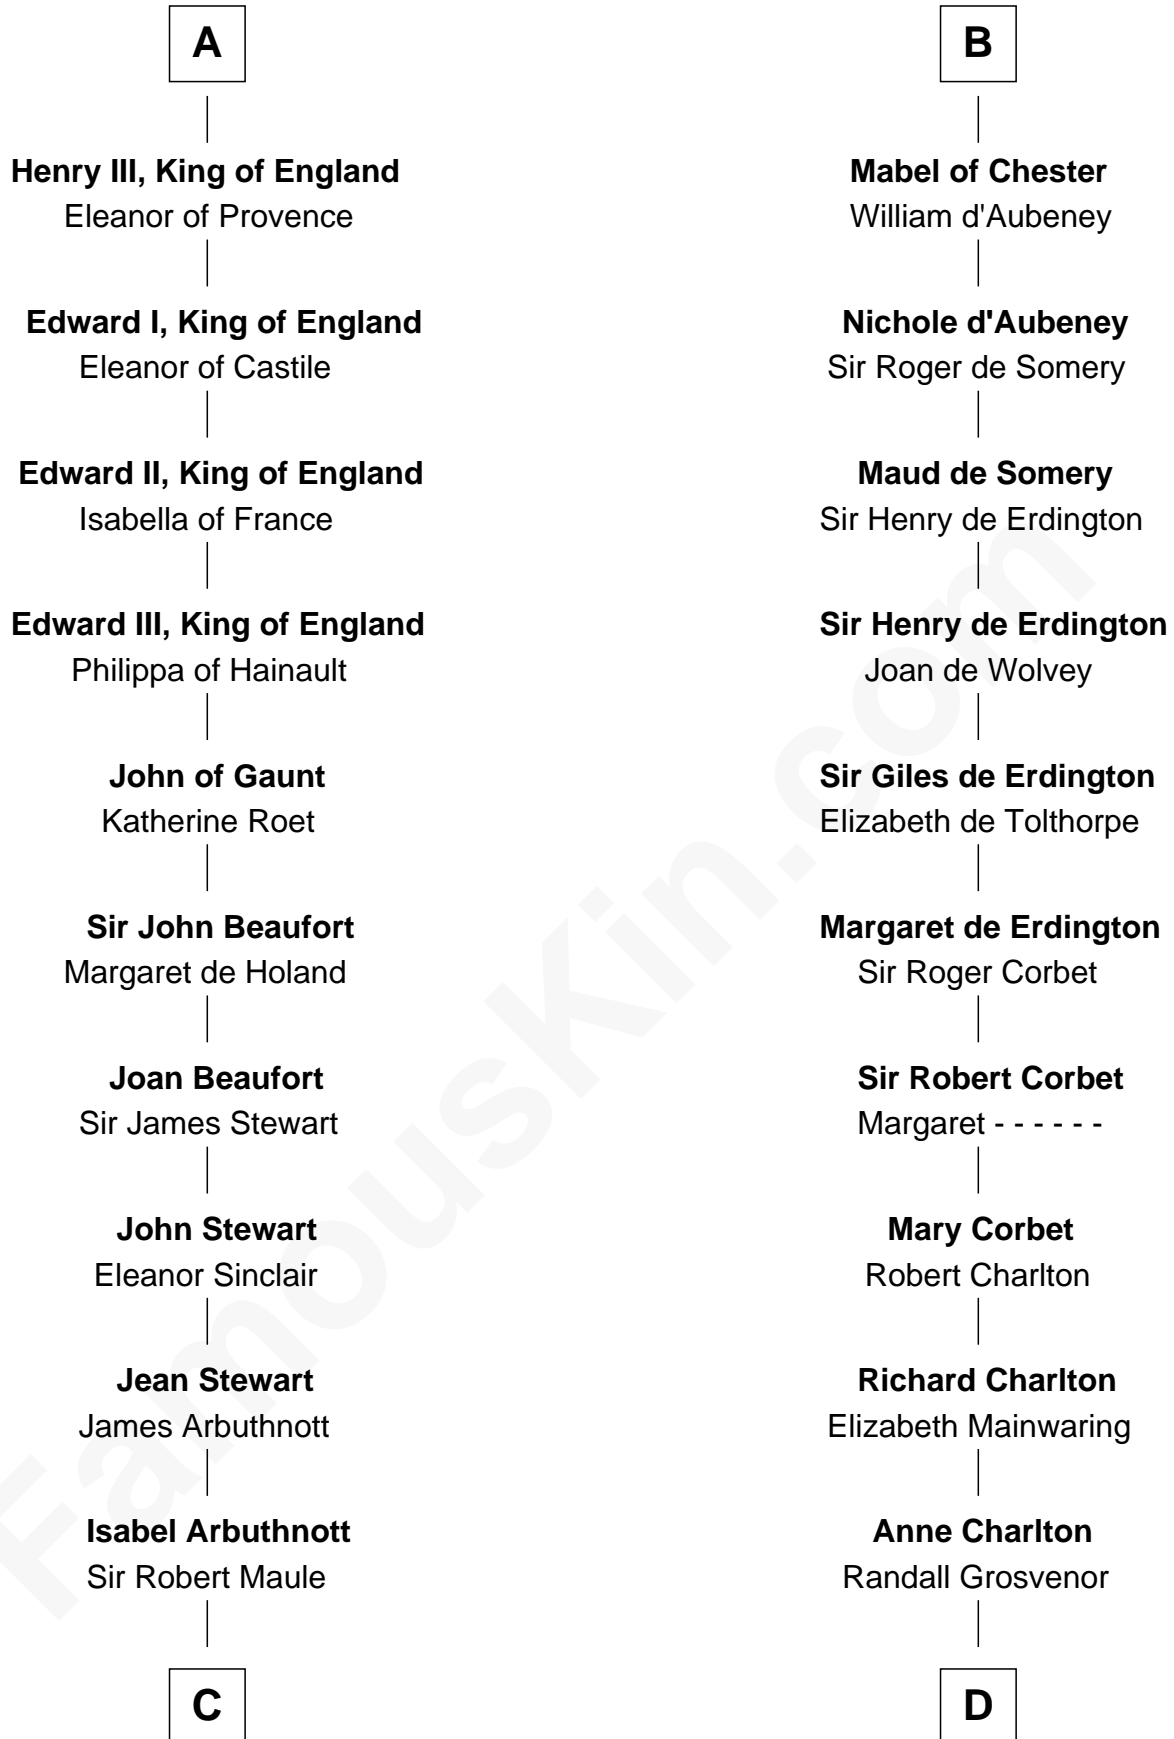

FamousKin.com

Relationship Chart of

Alexander Spotswood

Lieutenant Governor of Virginia

20th cousin 1 time removed of

Rev. John Whittingham

(c1616 - 1639) Great Migration Immigrant 1637

Frederick of Luxembourg

C

William Maule

Bethia Guthrie

Eleanor Maule

Sir Alexander Morrison

Bethia Morrison

Sir Robert Spottiswoode

Dr. Robert Spottiswoode