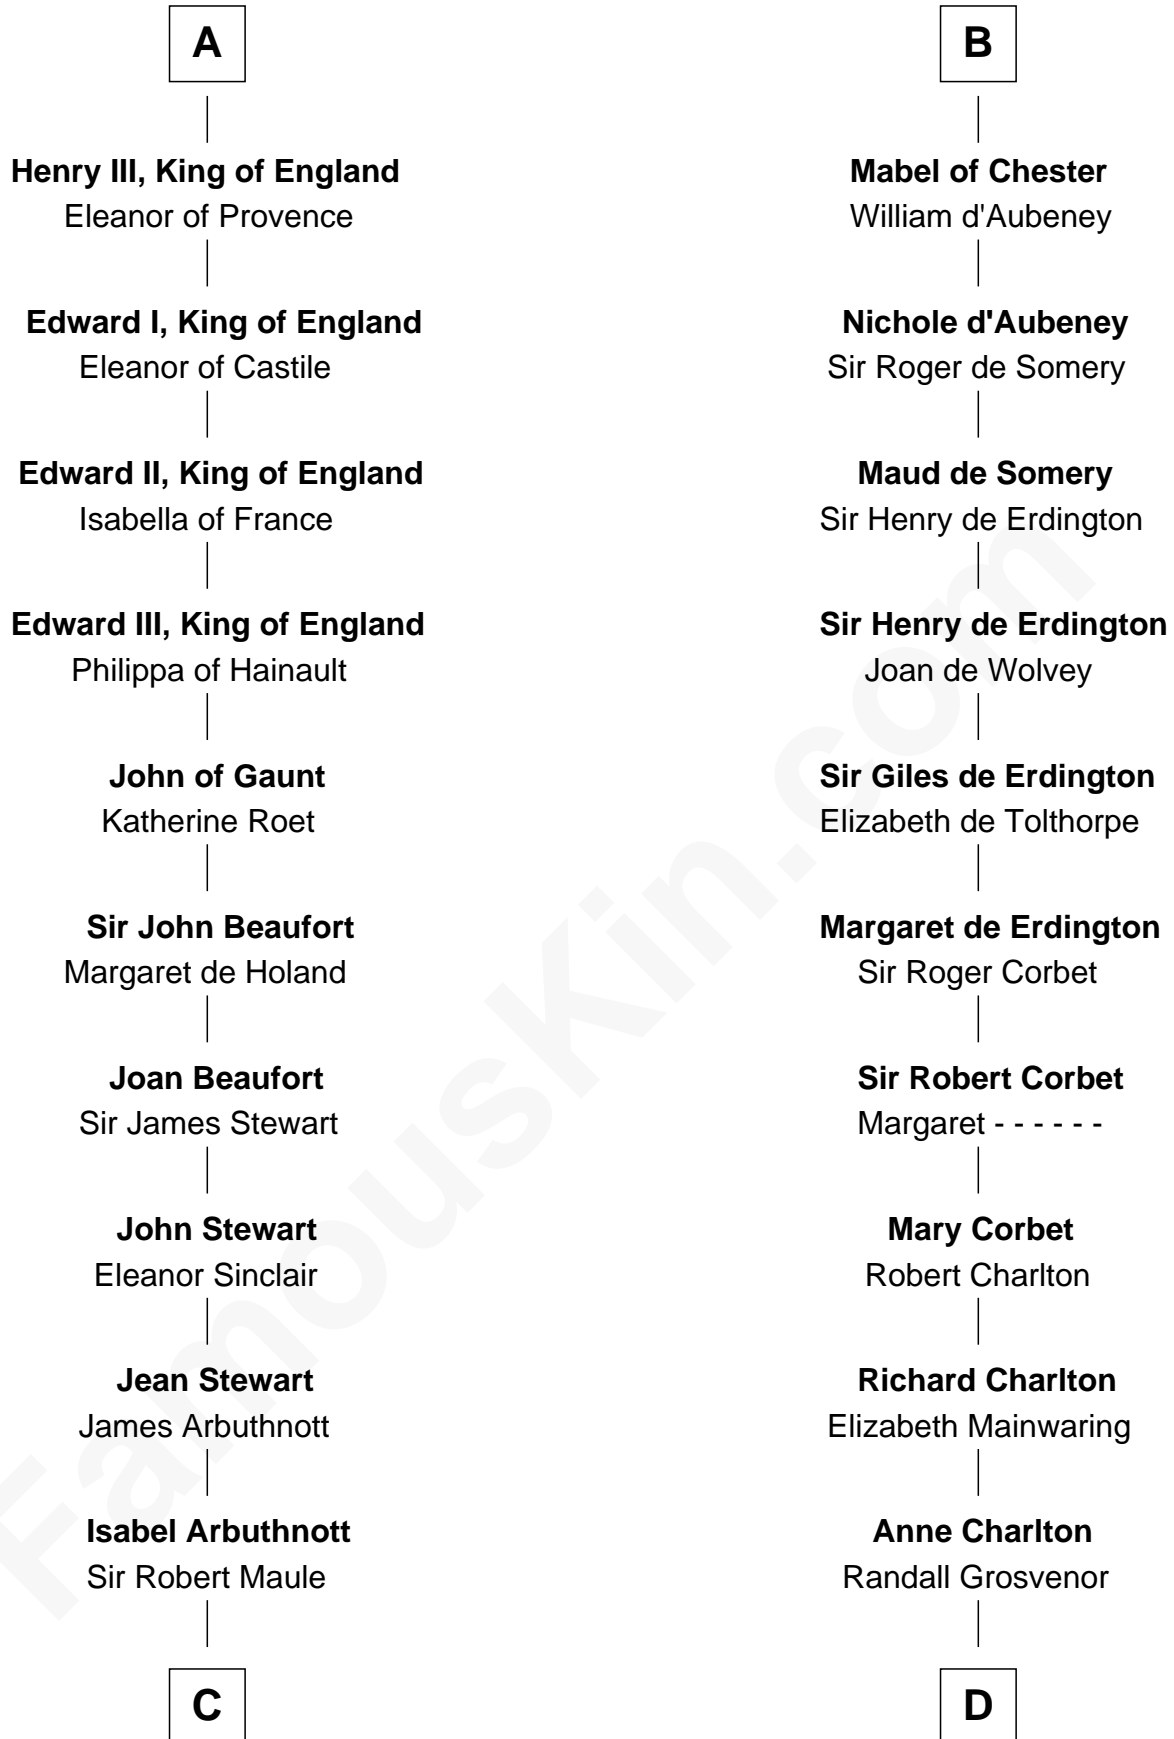

FamousKin.com

Relationship Chart of

Alexander Spotswood

Lieutenant Governor of Virginia

20th cousin 1 time removed of

Rev. John Whittingham

(c1616 - 1639) Great Migration Immigrant 1637

C

William Maule

Bethia Guthrie

Eleanor Maule

Sir Alexander Morrison

Bethia Morrison

Sir Robert Spottiswoode

Dr. Robert Spottiswoode

Catherine Mercer