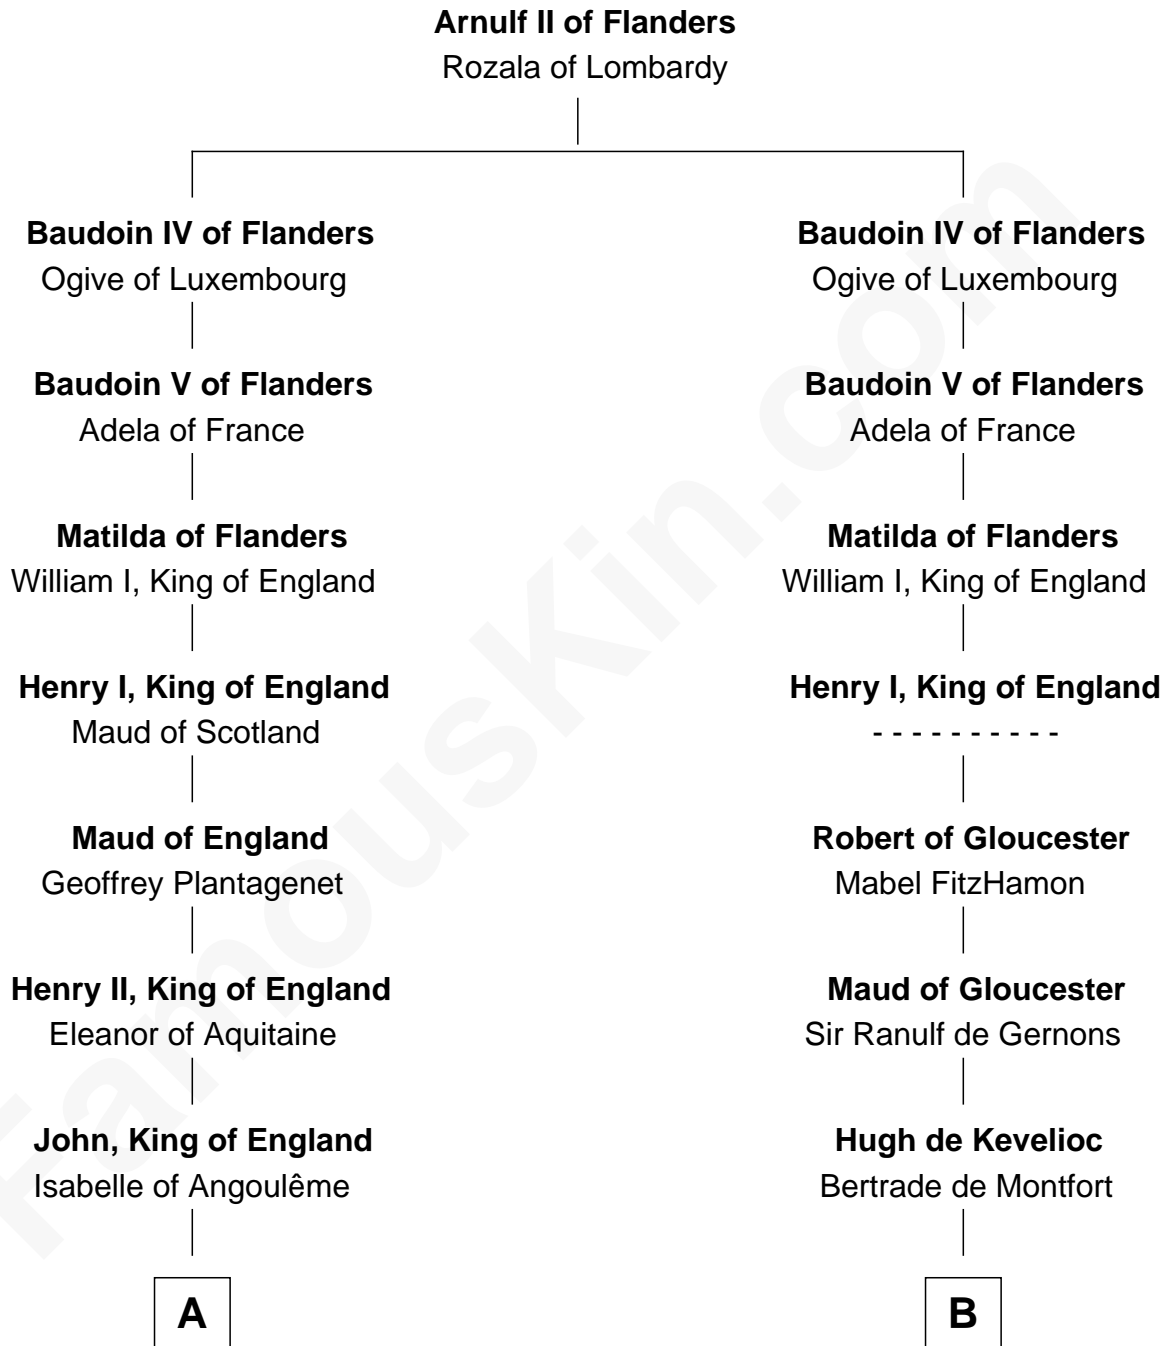

FamousKin.com

Relationship Chart of

Alexander Spotswood

Lieutenant Governor of Virginia

20th cousin 1 time removed of

Rev. John Whittingham

(c1616 - 1639) Great Migration Immigrant 1637

C

William Maule

Bethia Guthrie

Eleanor Maule

Sir Alexander Morrison

Bethia Morrison

Sir Robert Spottiswoode

Dr. Robert Spottiswoode

Catherine Mercer