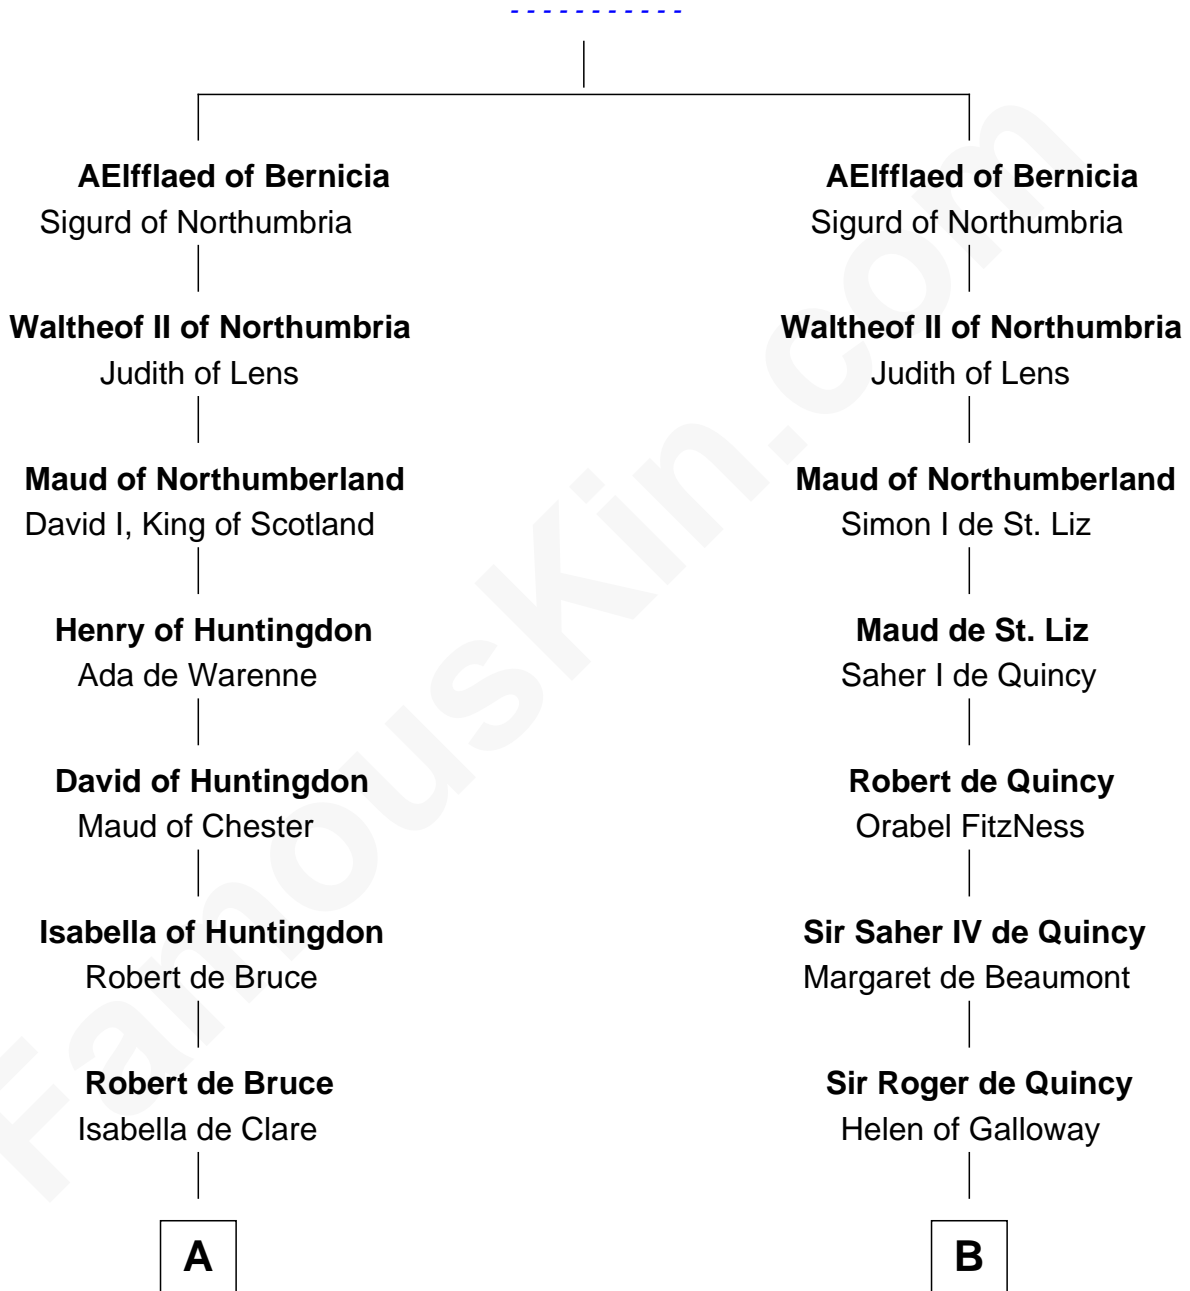

FamousKin.com
Relationship Chart of
Alexander Spotswood
Lieutenant Governor of Virginia

21st cousin of

Rev. John Whittingham
(c1616 - 1639) Great Migration Immigrant 1637

Ealdred of Bernicia

C

Rt. Rev. David Lindsay