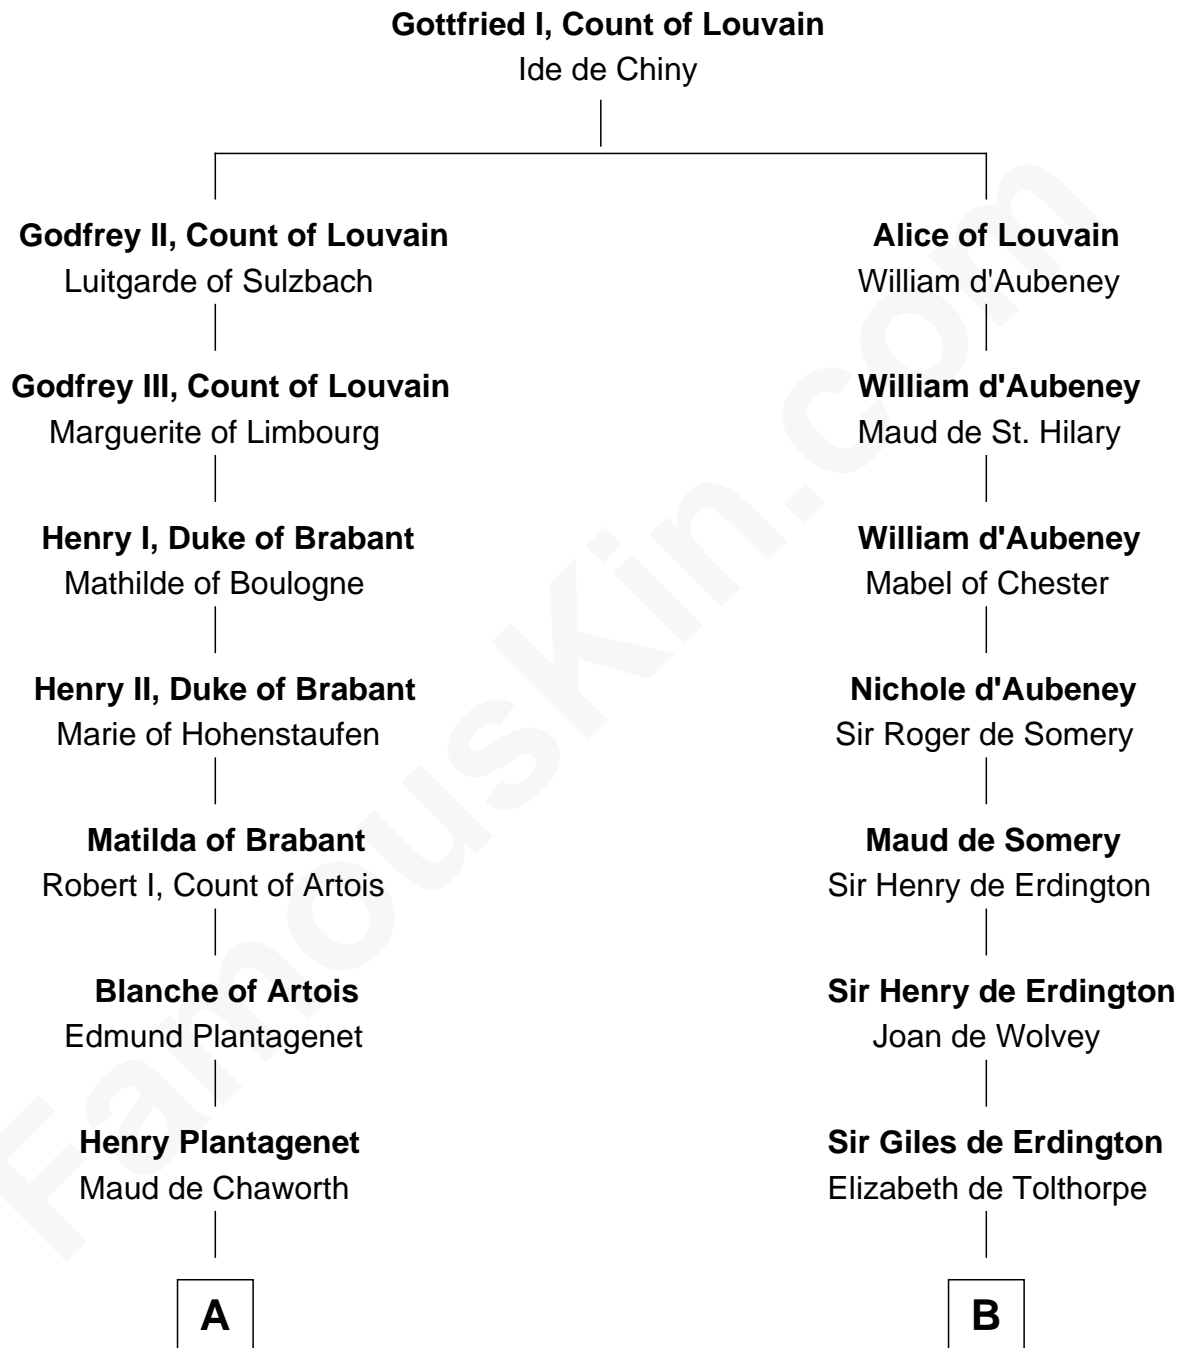

FamousKin.com

Relationship Chart of

Alexander Spotswood

Lieutenant Governor of Virginia

15th cousin 3 times removed of

Rev. John Whittingham

(c1616 - 1639) Great Migration Immigrant 1637

C

Dr. Robert Spottiswoode

Catherine Mercer

Alexander Spotswood

Lieutenant Governor of Virginia

FamousKin.com