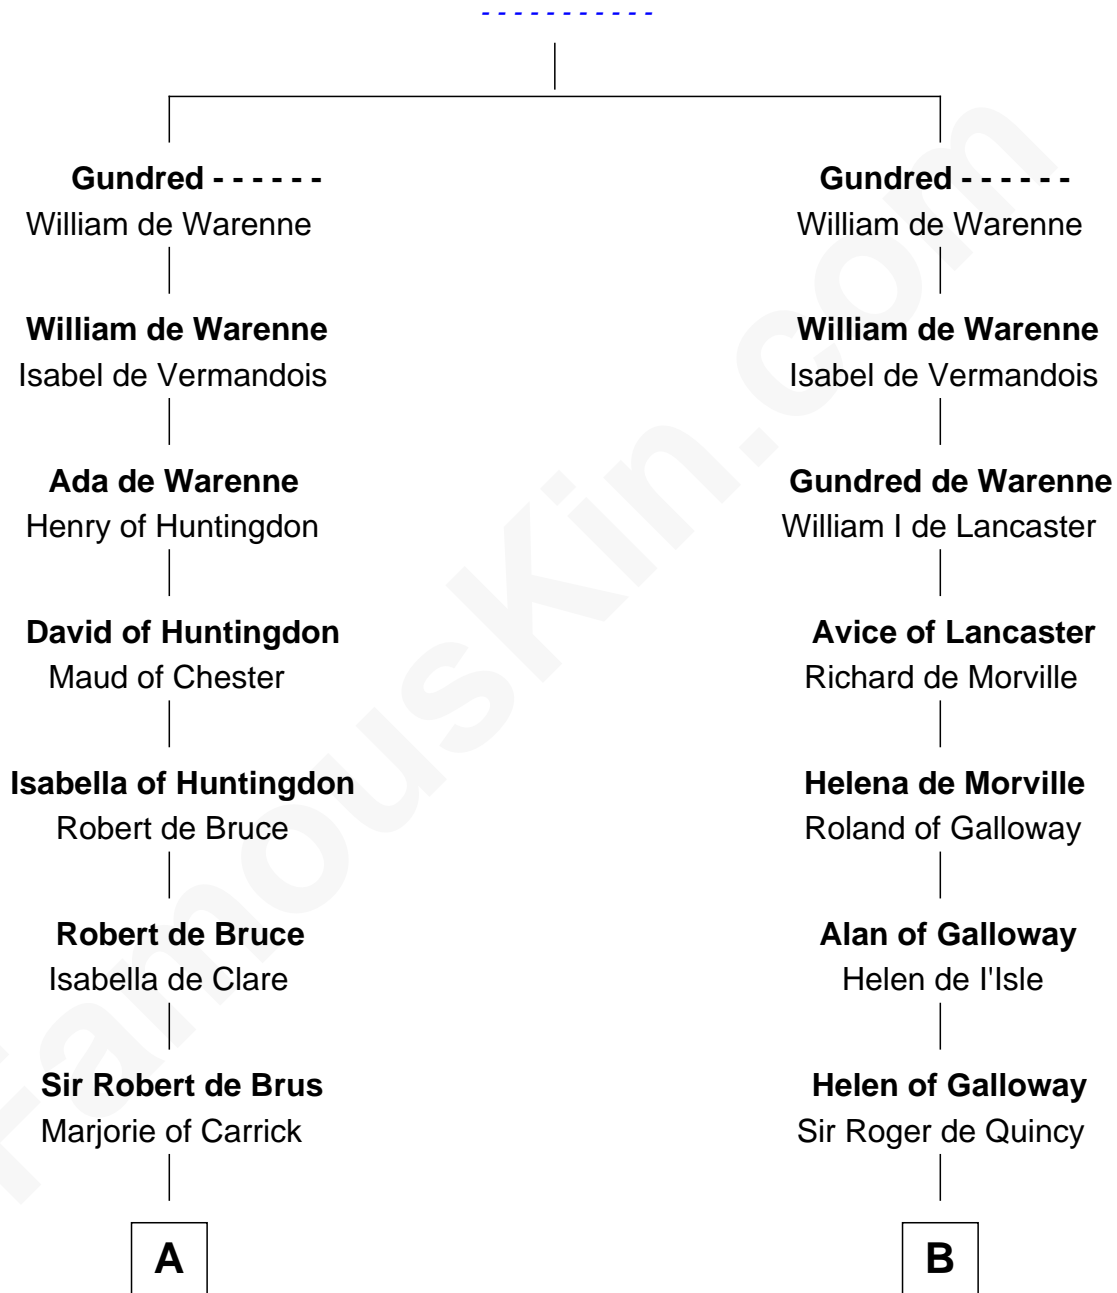

# FamousKin.com Relationship Chart of

**Alexander Spotswood**

*Lieutenant Governor of Virginia*

20th cousin 1 time removed of

**Rev. John Whittingham**

*(c1616 - 1639) Great Migration Immigrant 1637*

**Gherbod the Fleming**

**C**

**Rachel Lindsay**  
Rt. Rev. John Spottiswoode  
|  
**Sir Robert Spottiswoode**  
Bethia Morrison  
|  
**Dr. Robert Spottiswoode**  
Catherine Mercer  
|  
**Alexander Spotswood**  
*Lieutenant Governor of Virginia*