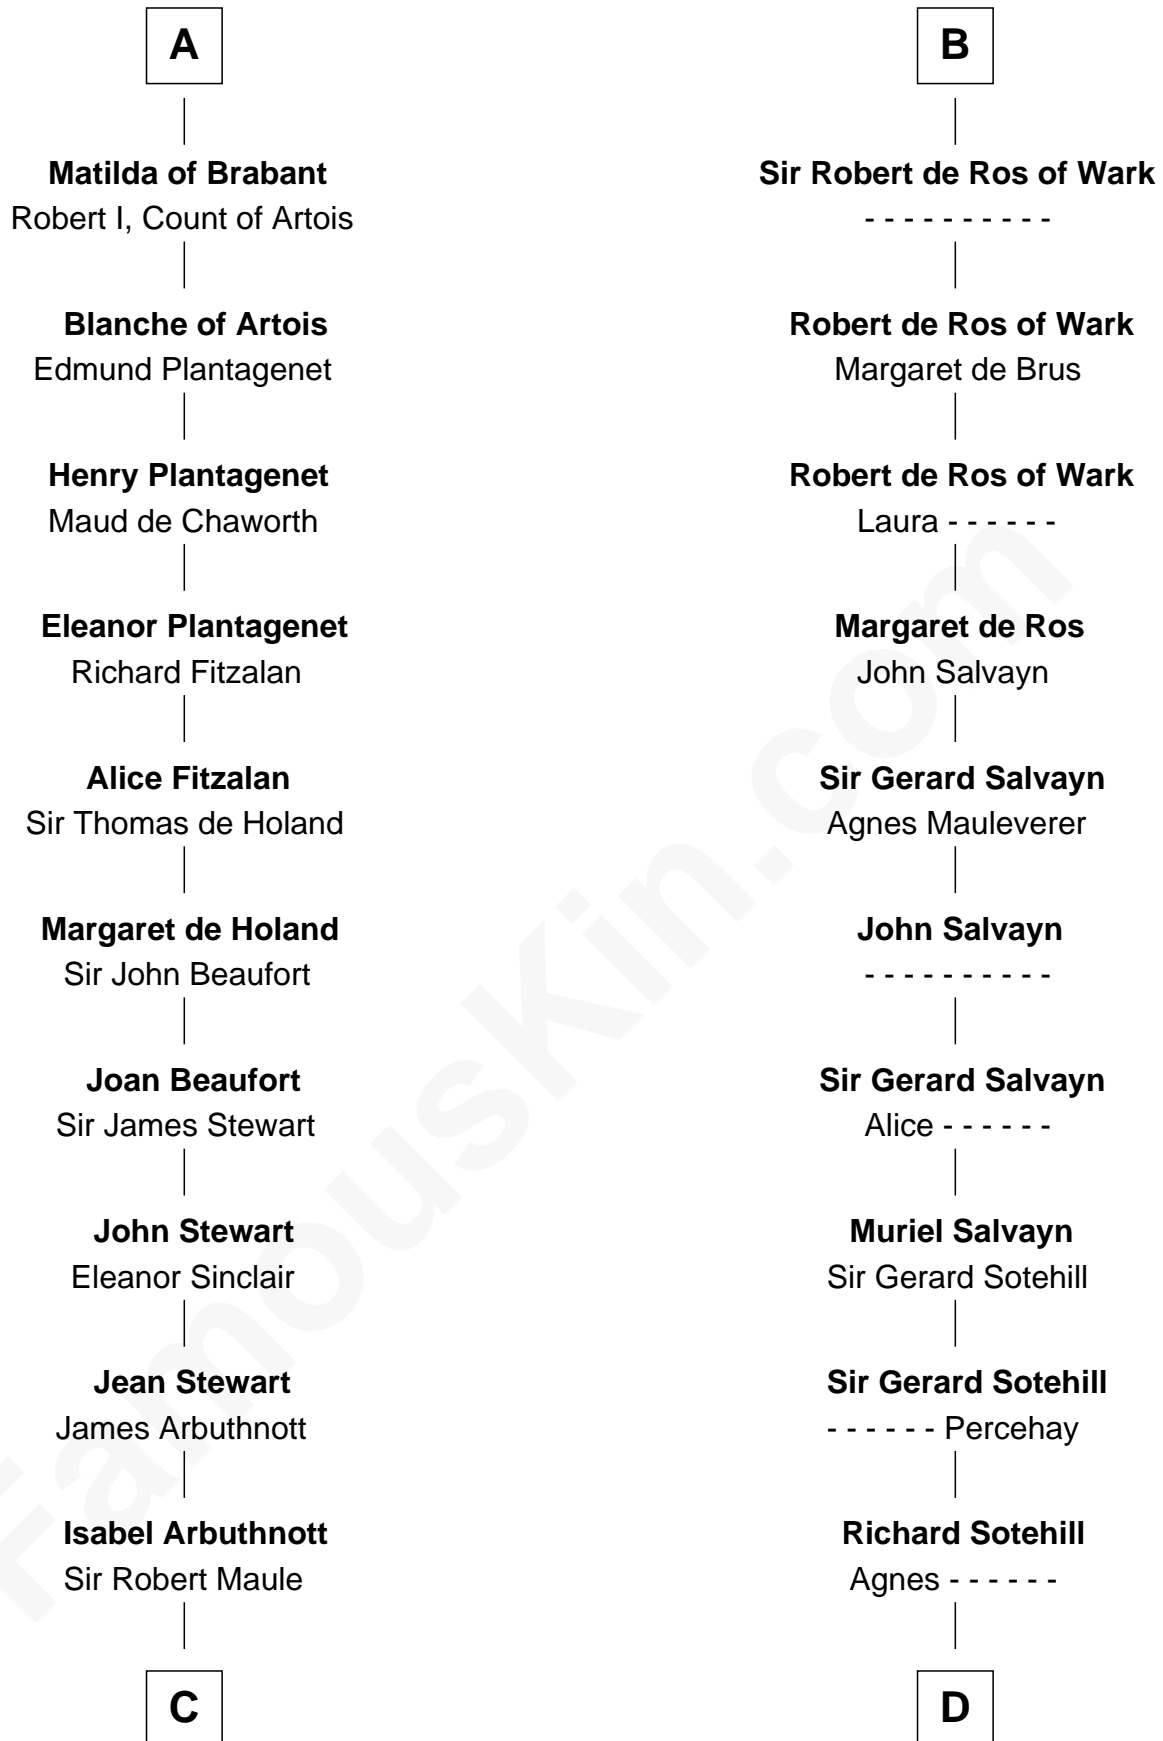

FamousKin.com Relationship Chart of

Alexander Spotswood

Lieutenant Governor of Virginia

21st cousin of

William Wentworth

(c1616 - 1696/7) Great Migration Immigrant 1638

C

William Maule

Bethia Guthrie

Eleanor Maule

Sir Alexander Morrison

Bethia Morrison

Sir Robert Spottiswoode

Dr. Robert Spottiswoode

Catherine Mercer

Alexander Spotswood

Lieutenant Governor of Virginia

D

Isabel Sotehill

Oliver Wentworth

William Wentworth

Ellen Gilby

Christopher Wentworth

Katharine Marbury

William Wentworth

Susanna Carter

William Wentworth

Great Migration Immigrant 1638