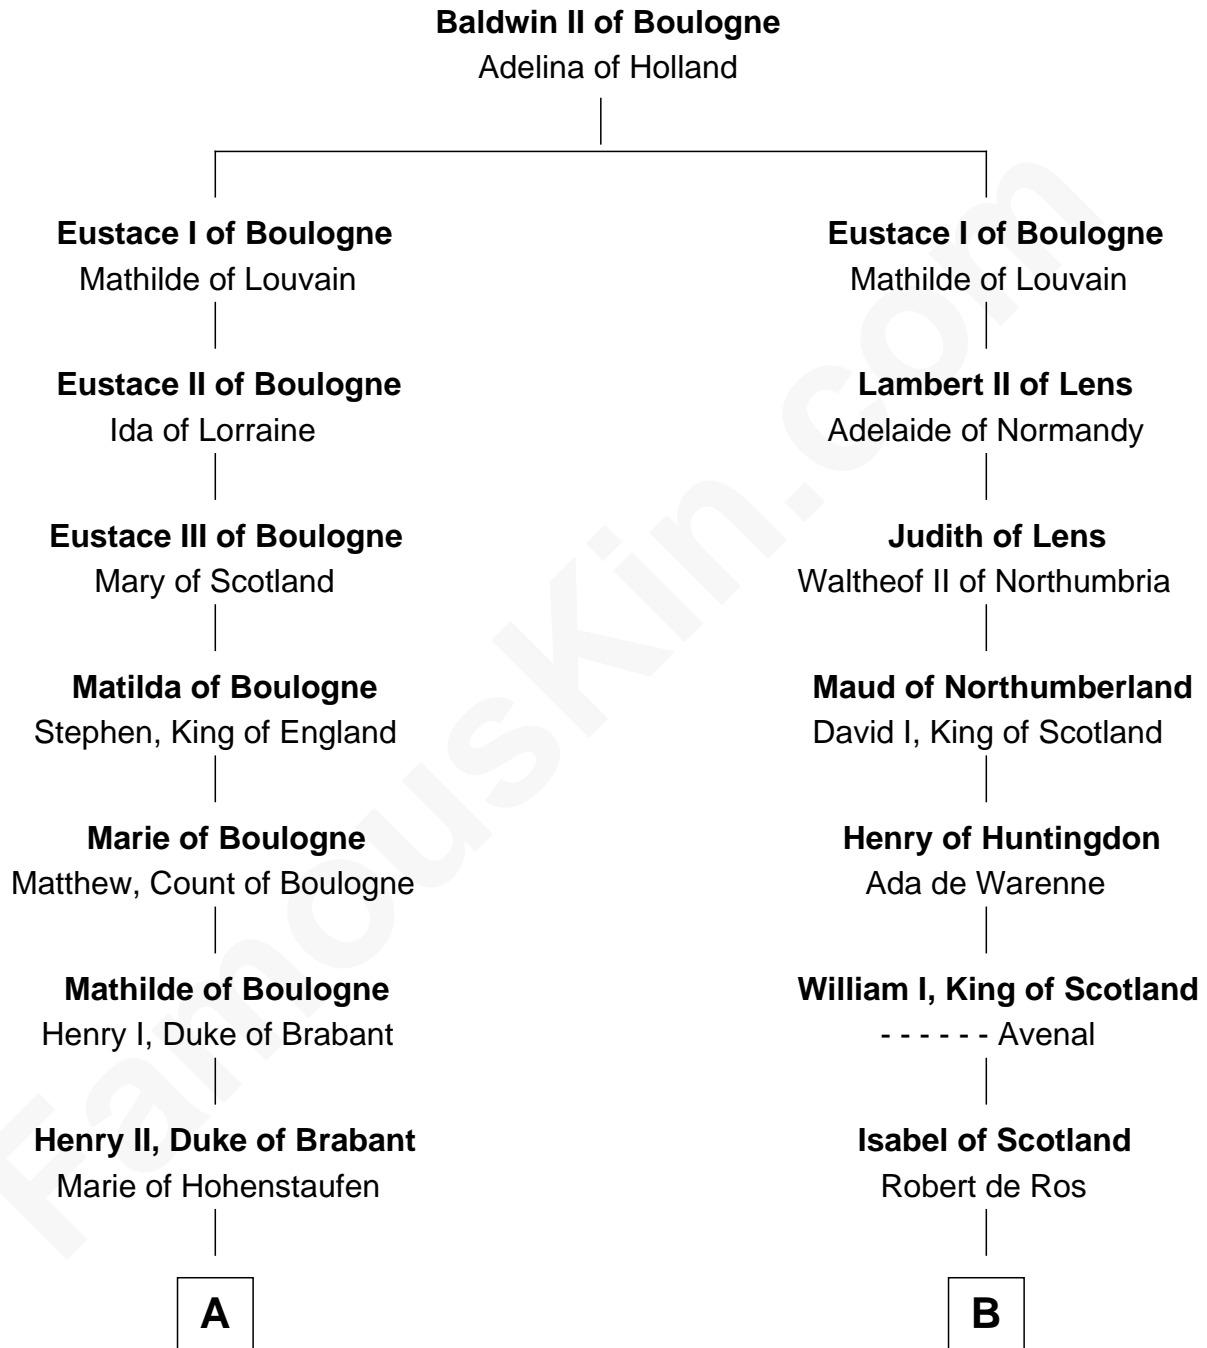

FamousKin.com Relationship Chart of

Alexander Spotswood

Lieutenant Governor of Virginia

21st cousin of

William Wentworth

(c1616 - 1696/7) Great Migration Immigrant 1638

C

William Maule

Bethia Guthrie

Eleanor Maule

Sir Alexander Morrison

Bethia Morrison

Sir Robert Spottiswoode

Dr. Robert Spottiswoode

Catherine Mercer

Alexander Spotswood

William Wentworth

Susanna Carter

William Wentworth

Great Migration Immigrant 1638