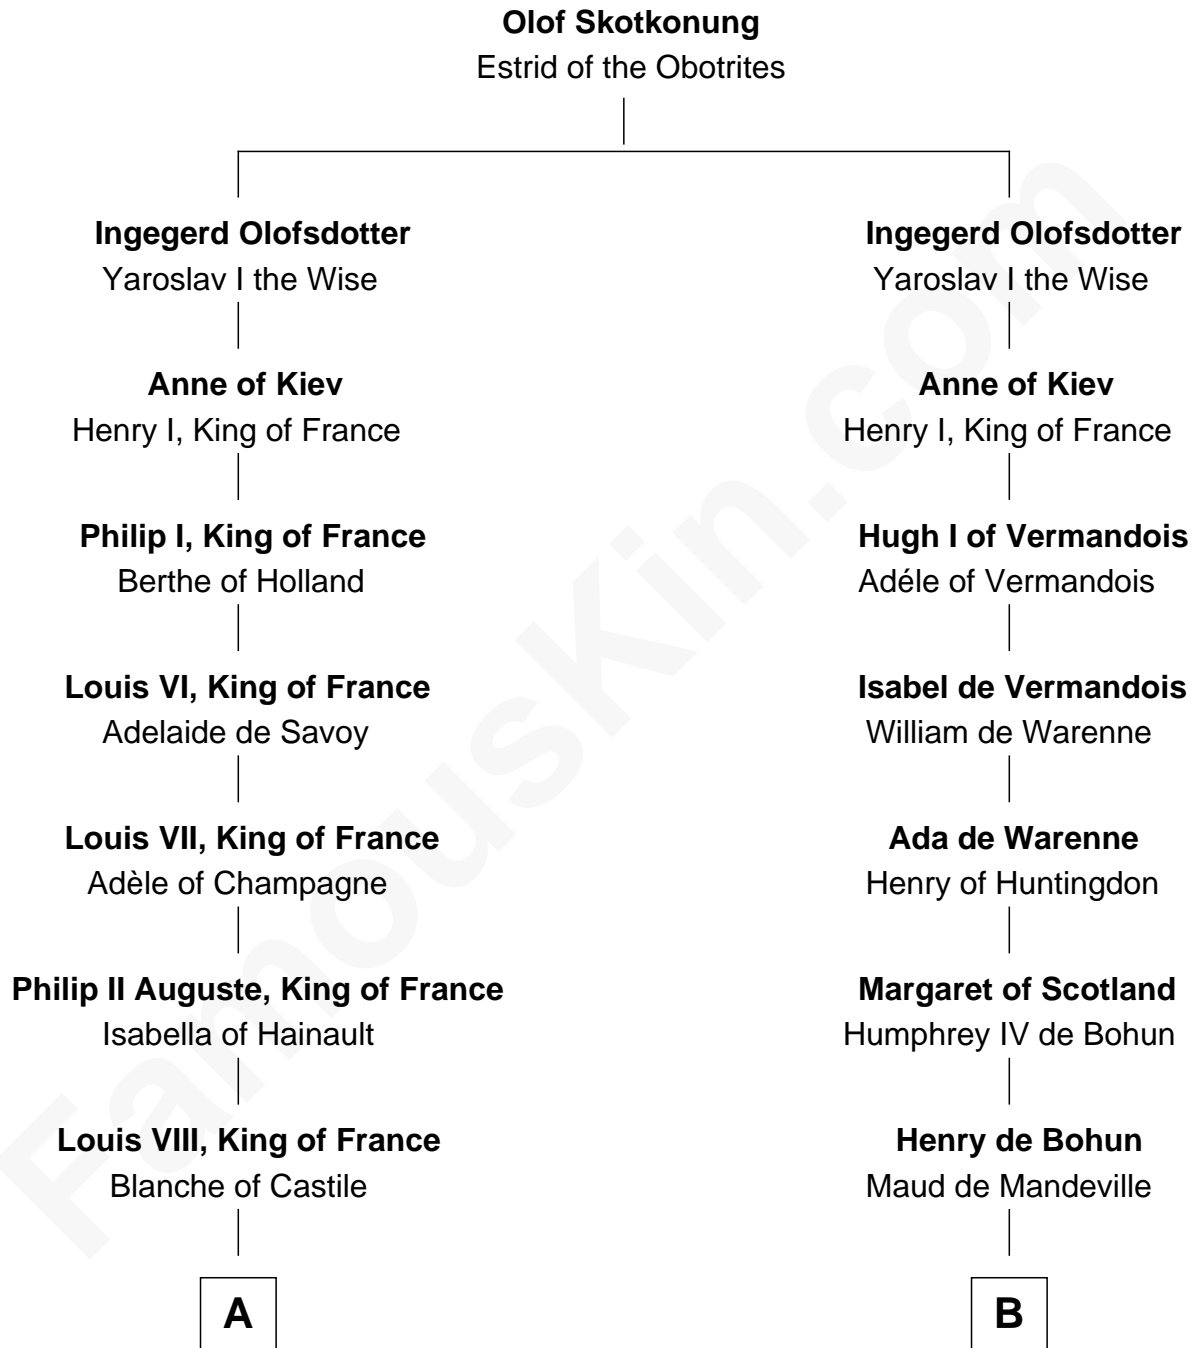

**FamousKin.com**  
**Relationship Chart of**  
**Alexander Spotswood**  
*Lieutenant Governor of Virginia*

17th cousin 4 times removed of

**Catherine Parr**  
*6th Wife of King Henry VIII*

**C**

**William Maule**

Bethia Guthrie

**Eleanor Maule**

Sir Alexander Morrison

**Bethia Morrison**

Sir Robert Spottiswoode

**Dr. Robert Spottiswoode**

Catherine Mercer

**Alexander Spotswood**