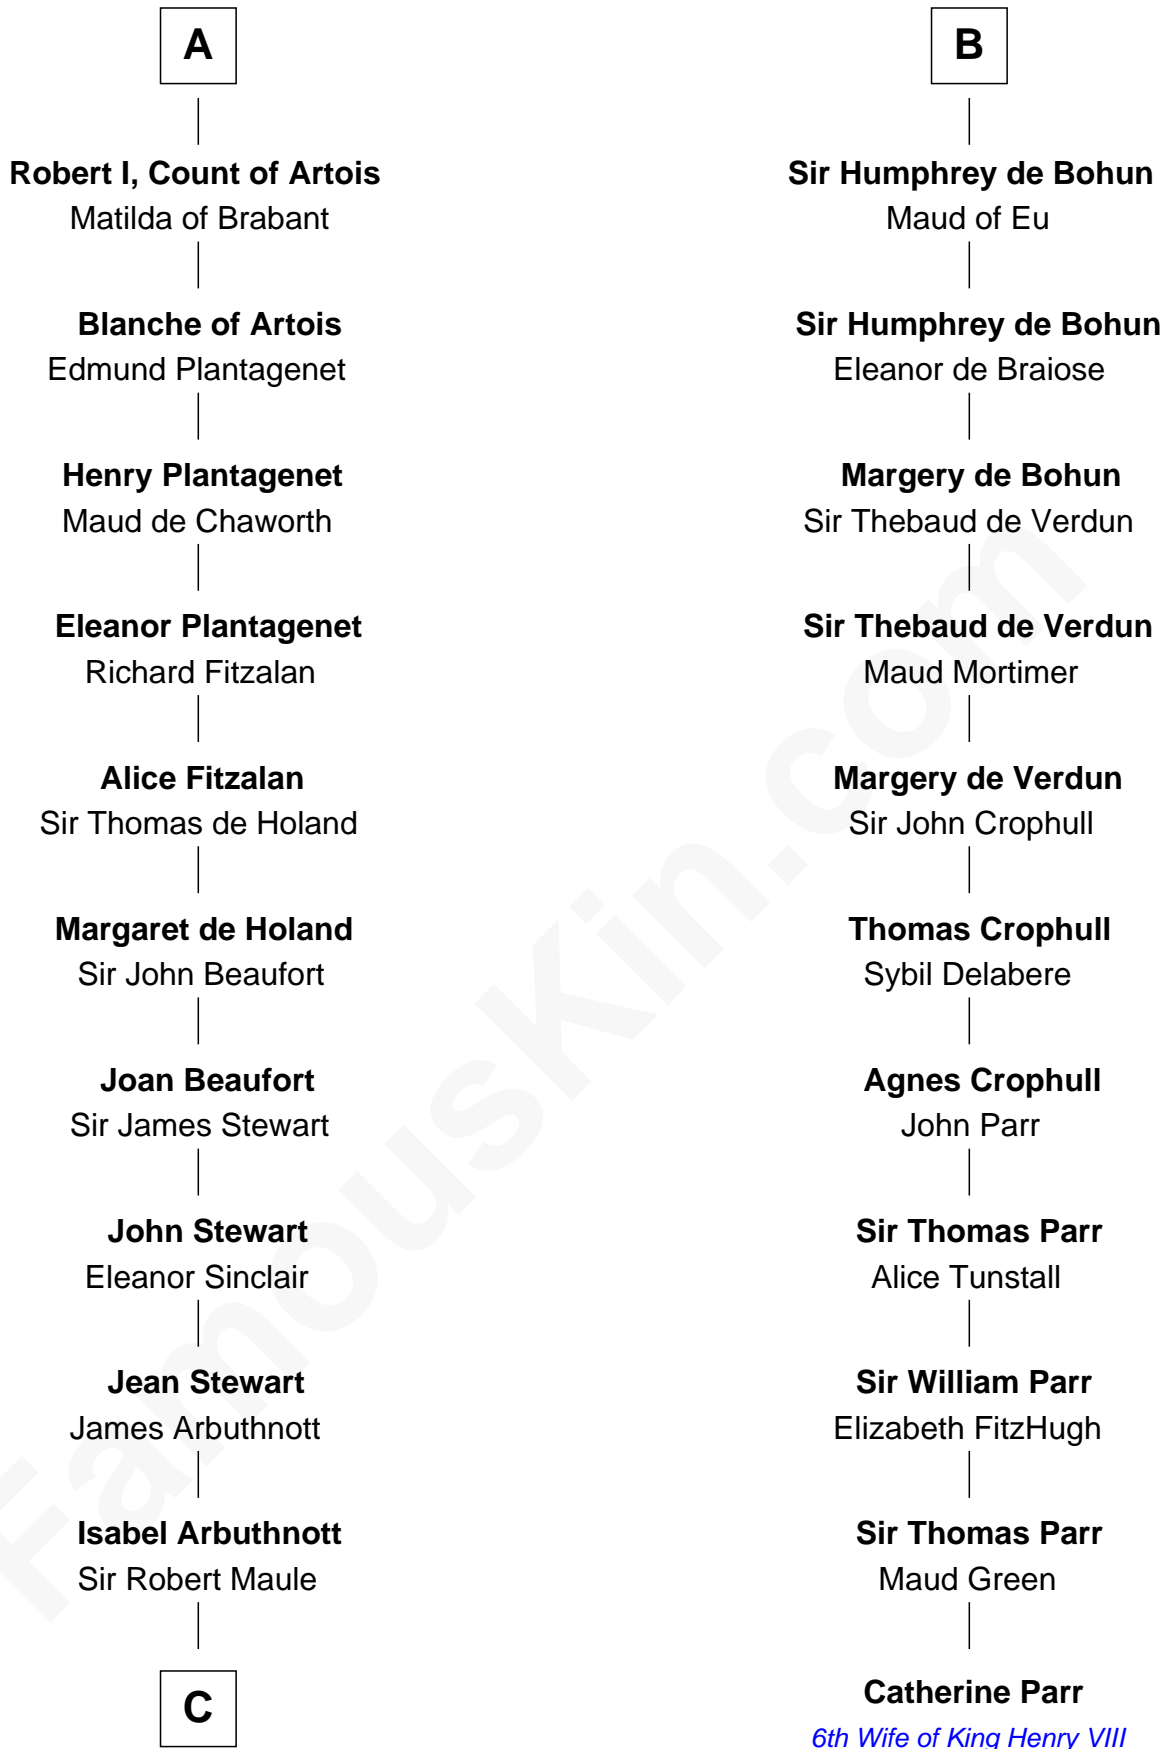

**FamousKin.com**  
**Relationship Chart of**  
**Alexander Spotswood**  
*Lieutenant Governor of Virginia*

17th cousin 4 times removed of

**Catherine Parr**  
*6th Wife of King Henry VIII*

**C**

**William Maule**

Bethia Guthrie

**Eleanor Maule**

Sir Alexander Morrison

**Bethia Morrison**

Sir Robert Spottiswoode

**Dr. Robert Spottiswoode**

Catherine Mercer

**Alexander Spotswood**

*Lieutenant Governor of Virginia*