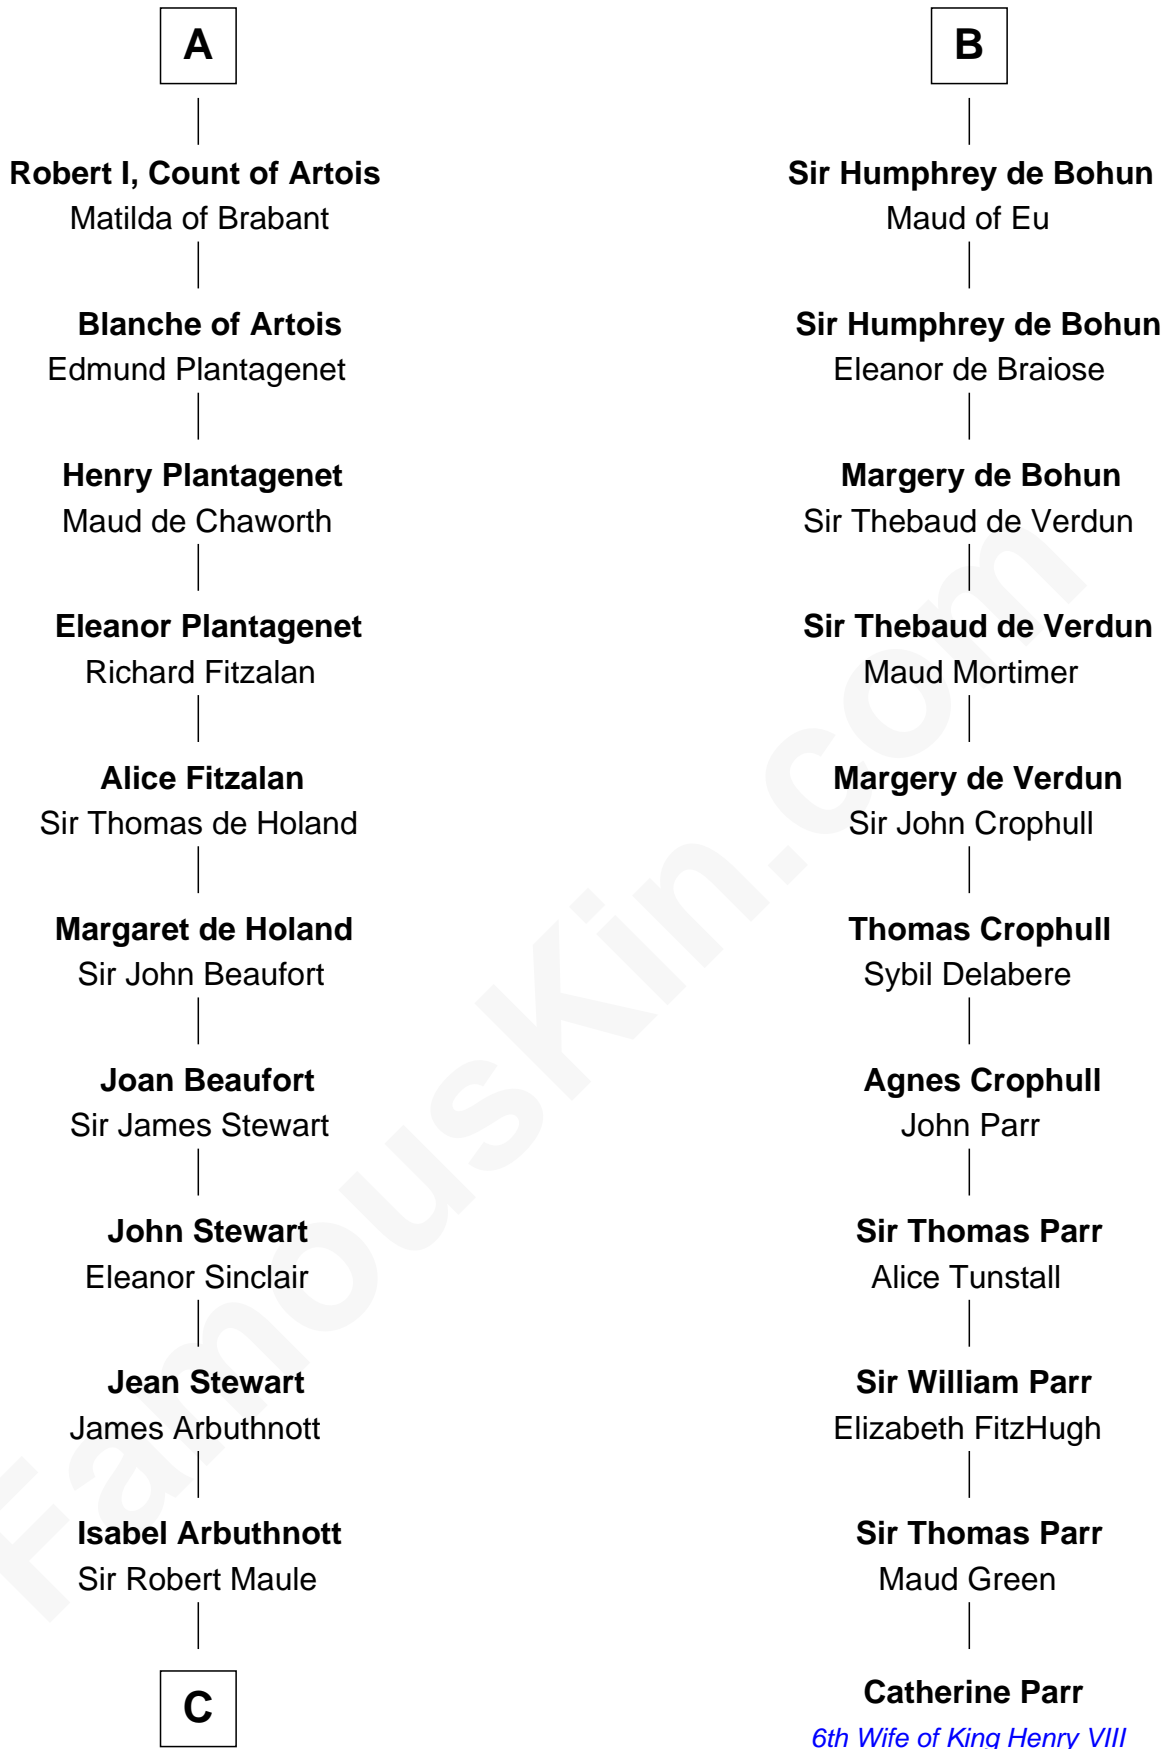

FamousKin.com Relationship Chart of

Alexander Spotswood

Lieutenant Governor of Virginia

17th cousin 4 times removed of

Catherine Parr

6th Wife of King Henry VIII

C

William Maule

Bethia Guthrie

Eleanor Maule

Sir Alexander Morrison

Bethia Morrison

Sir Robert Spottiswoode

Dr. Robert Spottiswoode

Catherine Mercer

Alexander Spotswood