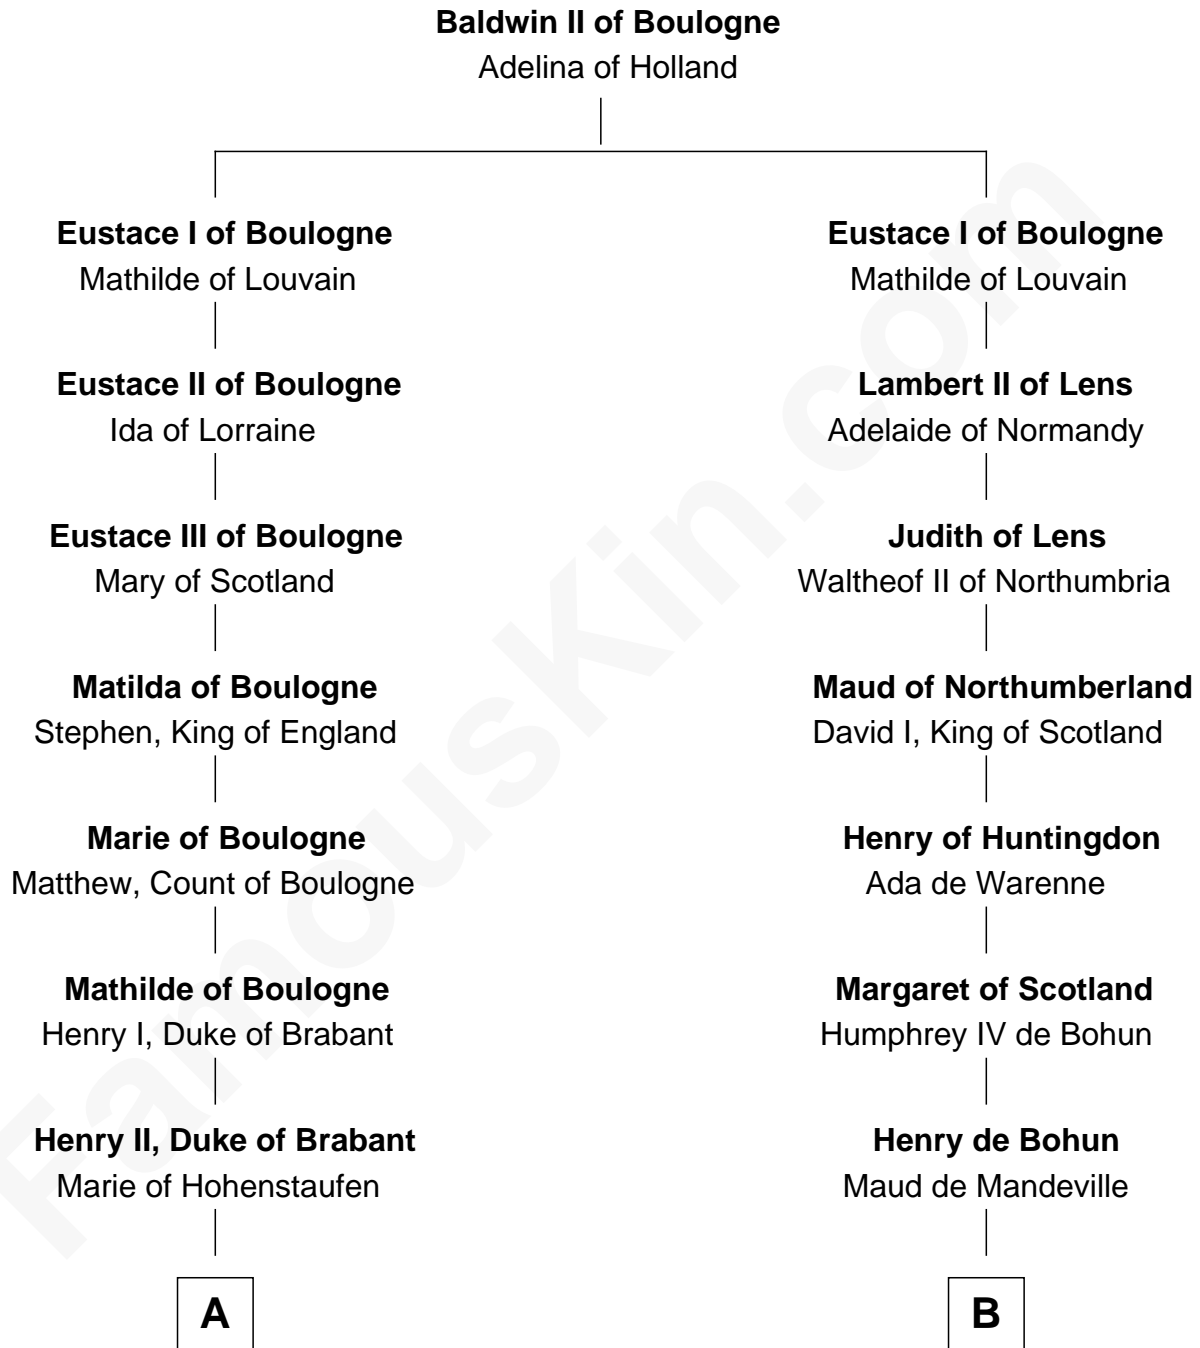

FamousKin.com

Relationship Chart of

Alexander Spotswood

Lieutenant Governor of Virginia

17th cousin 4 times removed of

Catherine Parr

6th Wife of King Henry VIII

C

William Maule

Bethia Guthrie

Eleanor Maule

Sir Alexander Morrison

Bethia Morrison

Sir Robert Spottiswoode

Dr. Robert Spottiswoode

Catherine Mercer

Alexander Spotswood

Lieutenant Governor of Virginia