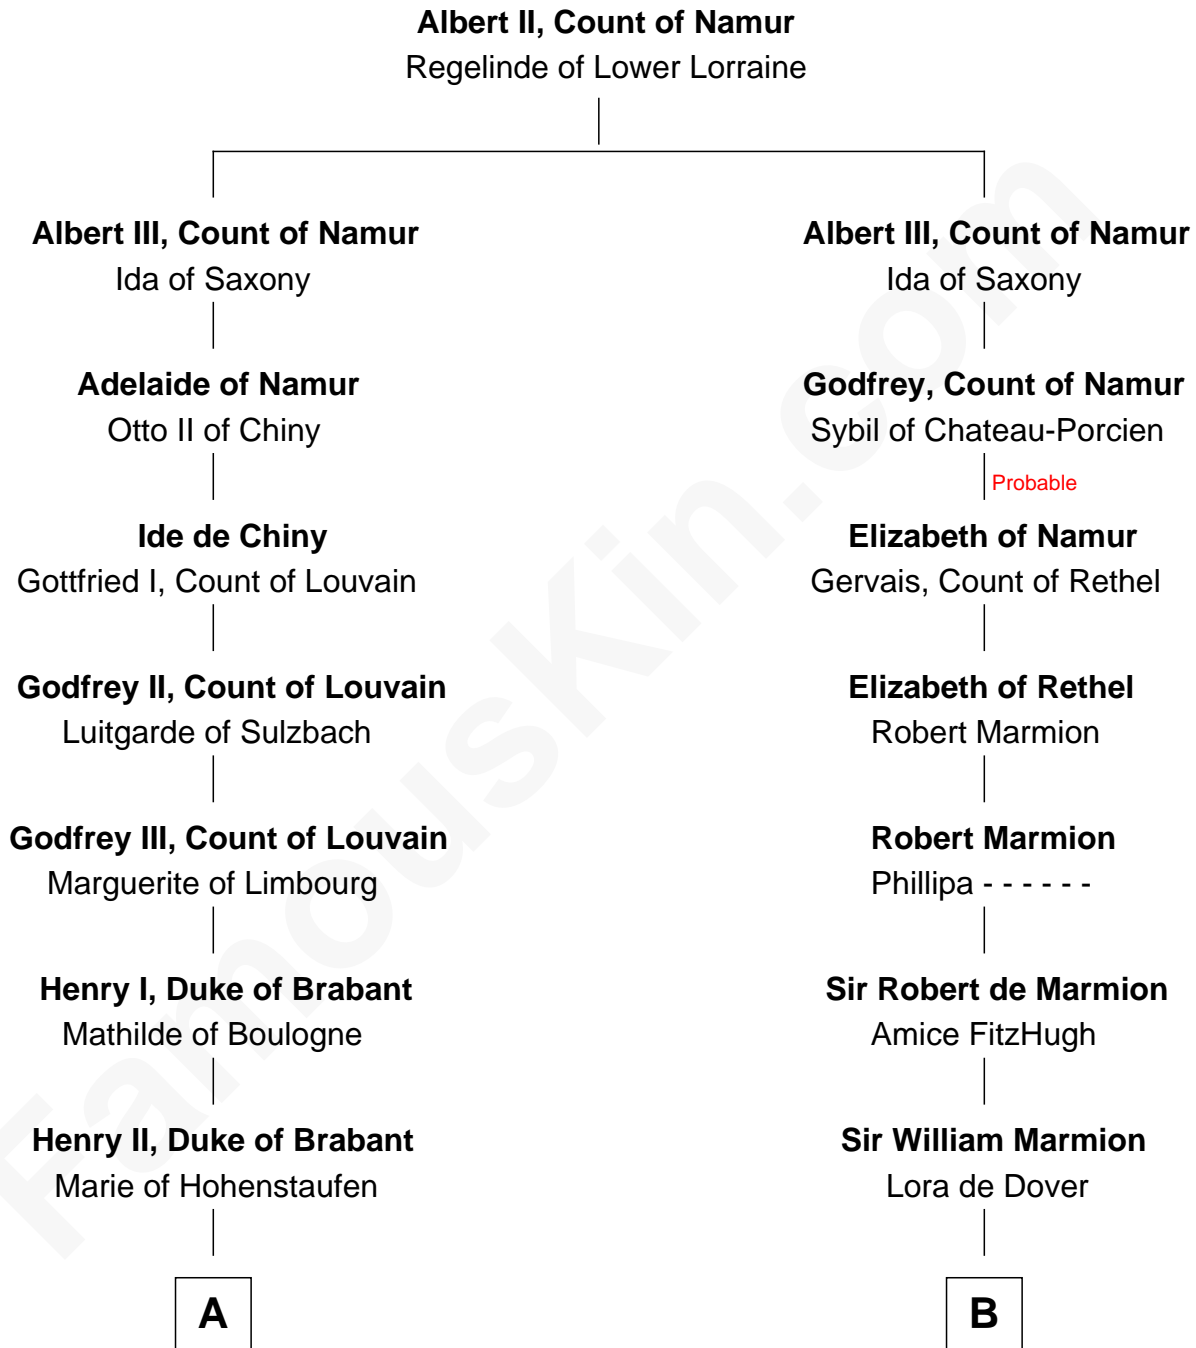

# FamousKin.com Relationship Chart of

**Alexander Spotswood**

*Lieutenant Governor of Virginia*

16th cousin 5 times removed of

**Catherine Parr**

*6th Wife of King Henry VIII*

**C**

**William Maule**

Bethia Guthrie

**Eleanor Maule**

Sir Alexander Morrison

**Bethia Morrison**

Sir Robert Spottiswoode

**Dr. Robert Spottiswoode**

Catherine Mercer

**Alexander Spotswood**