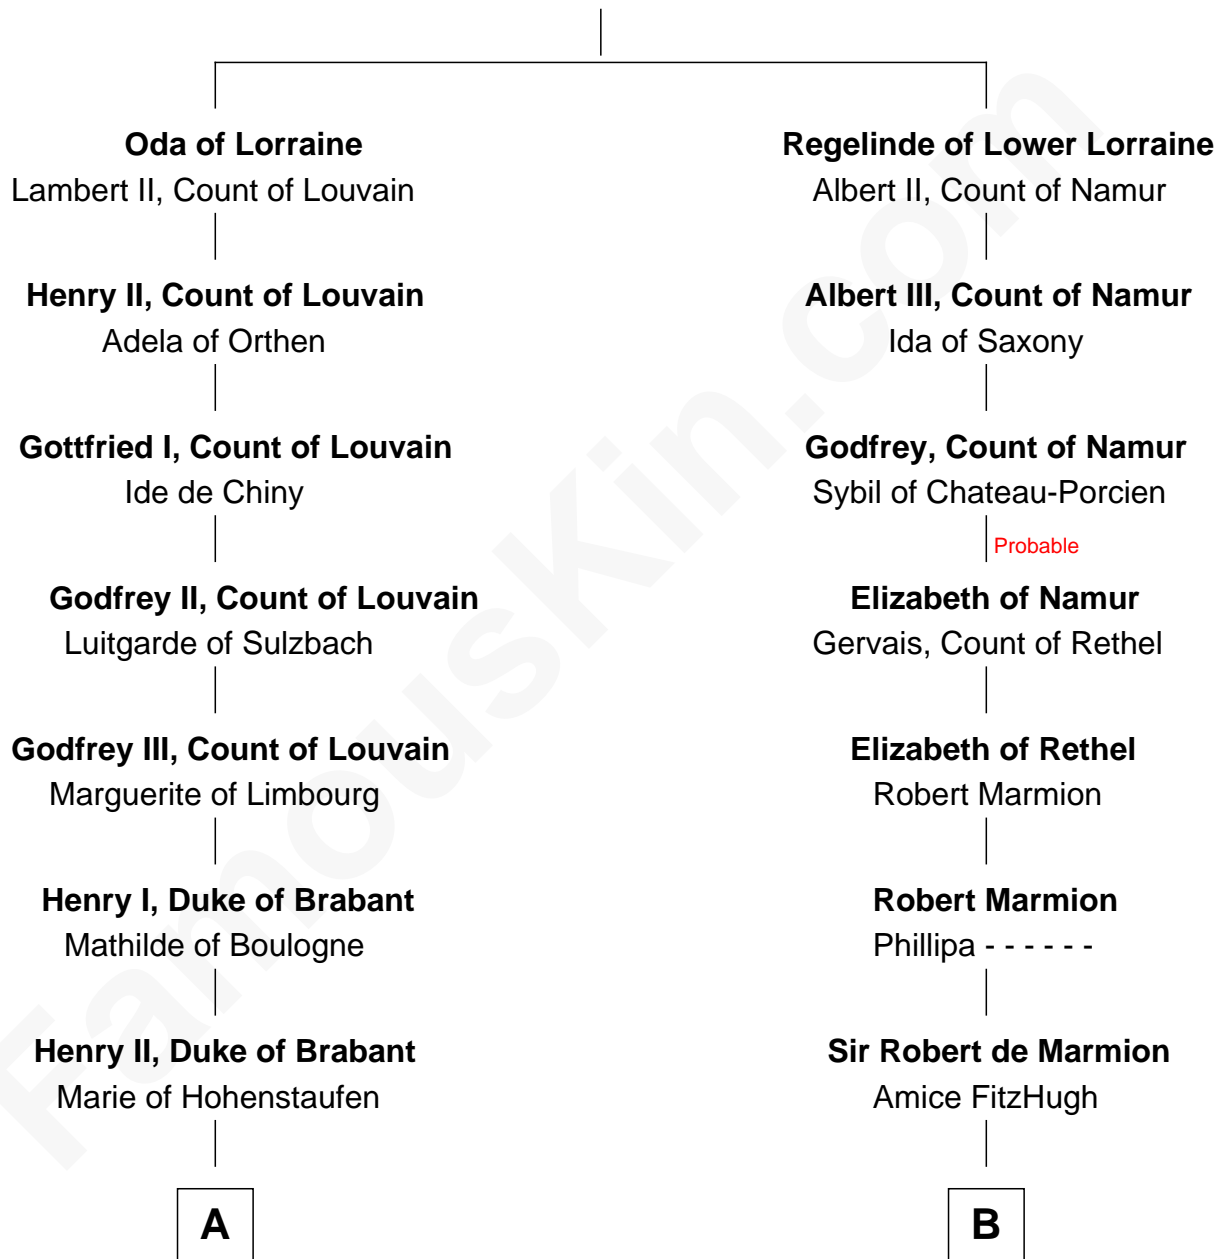

FamousKin.com Relationship Chart of

Alexander Spotswood

Lieutenant Governor of Virginia

17th cousin 4 times removed of

Catherine Parr

6th Wife of King Henry VIII

Gothelo I, Duke of Lorraine

C

William Maule

Bethia Guthrie

Eleanor Maule

Sir Alexander Morrison

Bethia Morrison

Sir Robert Spottiswoode

Dr. Robert Spottiswoode

Catherine Mercer

Alexander Spotswood

Lieutenant Governor of Virginia