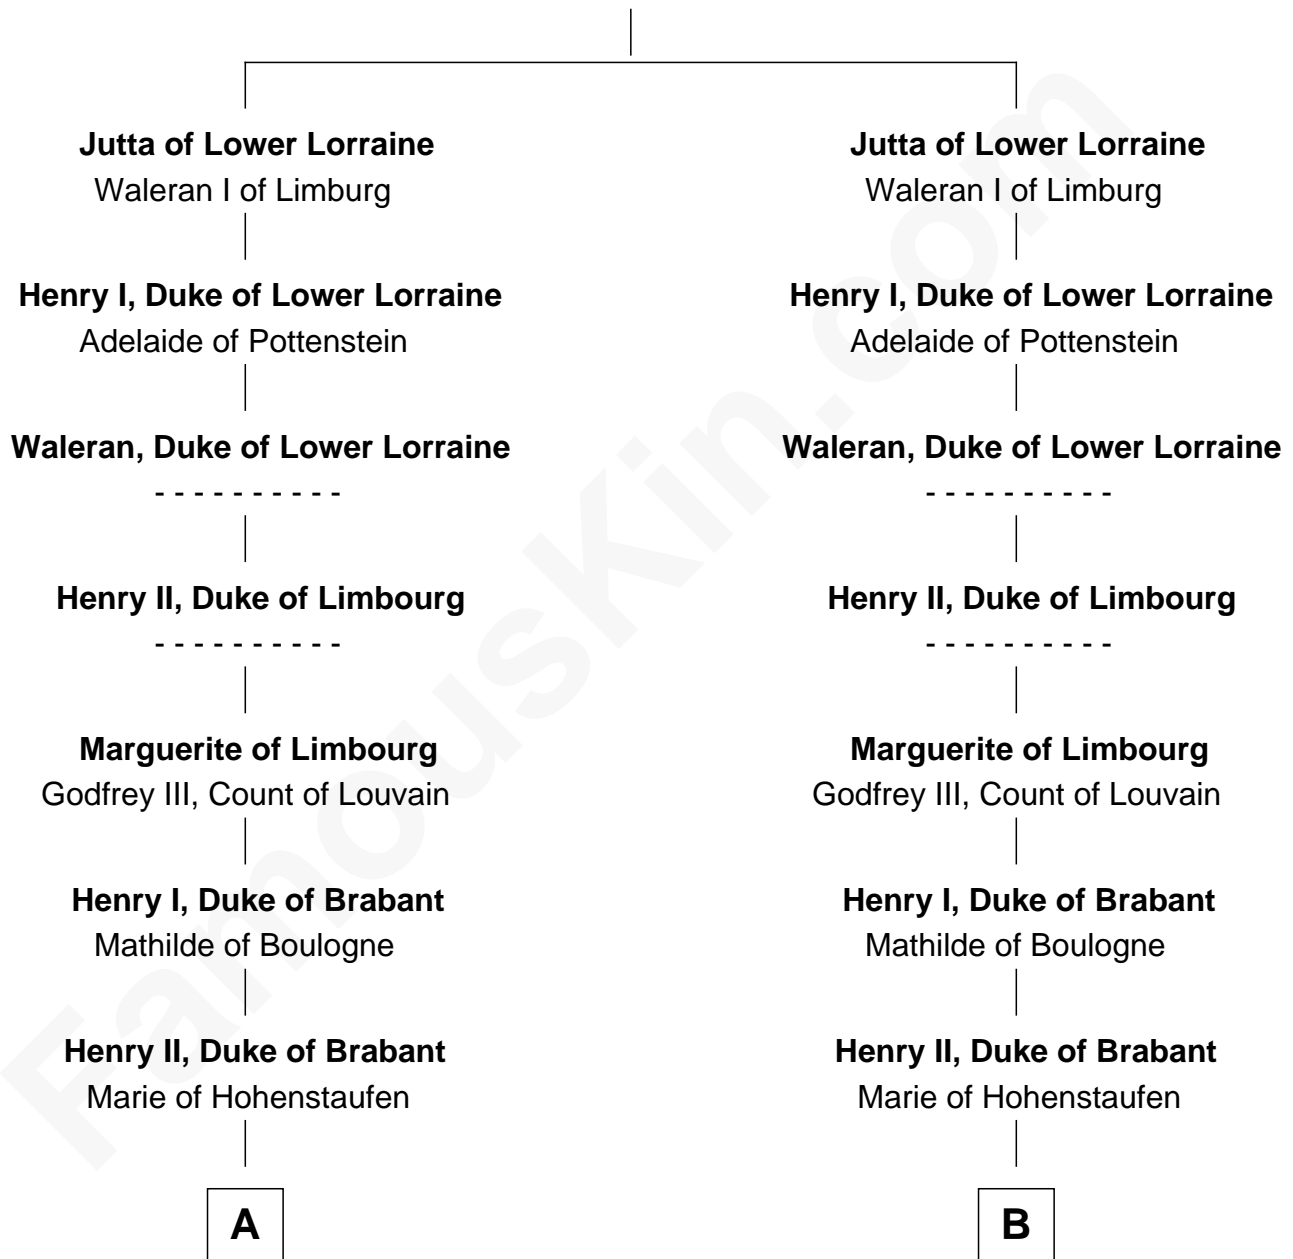

# FamousKin.com

## Relationship Chart of

**Alexander Spotswood**

*Lieutenant Governor of Virginia*

18th cousin 3 times removed of

**Catherine Parr**

*6th Wife of King Henry VIII*

**Frederick, Duke of Lower Lorraine**

Gerberga of Boulogne

**C**

**William Maule**  
Bethia Guthrie

**Eleanor Maule**  
Sir Alexander Morrison

**Bethia Morrison**  
Sir Robert Spottiswoode

**Dr. Robert Spottiswoode**  
Catherine Mercer

**Alexander Spotswood**  
*Lieutenant Governor of Virginia*

**D**

**Sir Thomas Parr**  
Maud Green

**Catherine Parr**  
*6th Wife of King Henry VIII*

FamousKin.com