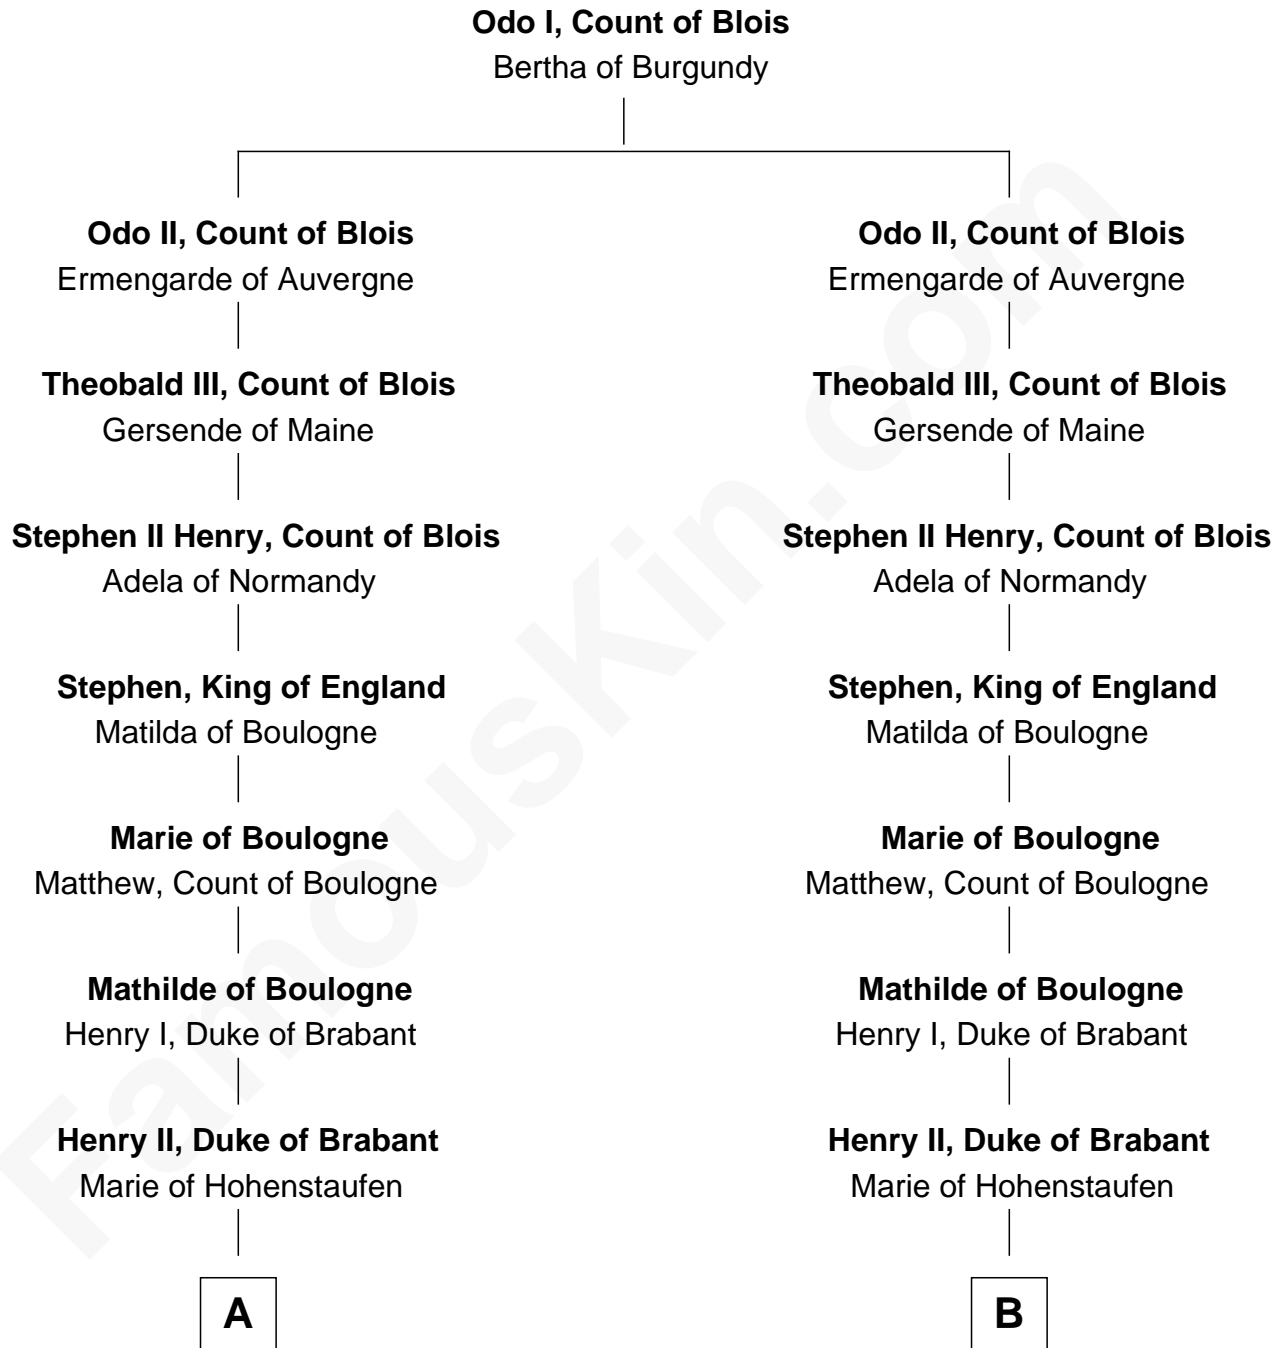

## Relationship Chart of

### Alexander Spotswood

*Lieutenant Governor of Virginia*

18th cousin 3 times removed of

**Catherine Parr**

*6th Wife of King Henry VIII*

**C**

**William Maule**  
Bethia Guthrie

**Eleanor Maule**  
Sir Alexander Morrison

**Bethia Morrison**  
Sir Robert Spottiswoode

**Dr. Robert Spottiswoode**  
Catherine Mercer

**Alexander Spotswood**  
*Lieutenant Governor of Virginia*

**D**

**Sir Thomas Parr**  
Maud Green

**Catherine Parr**  
*6th Wife of King Henry VIII*