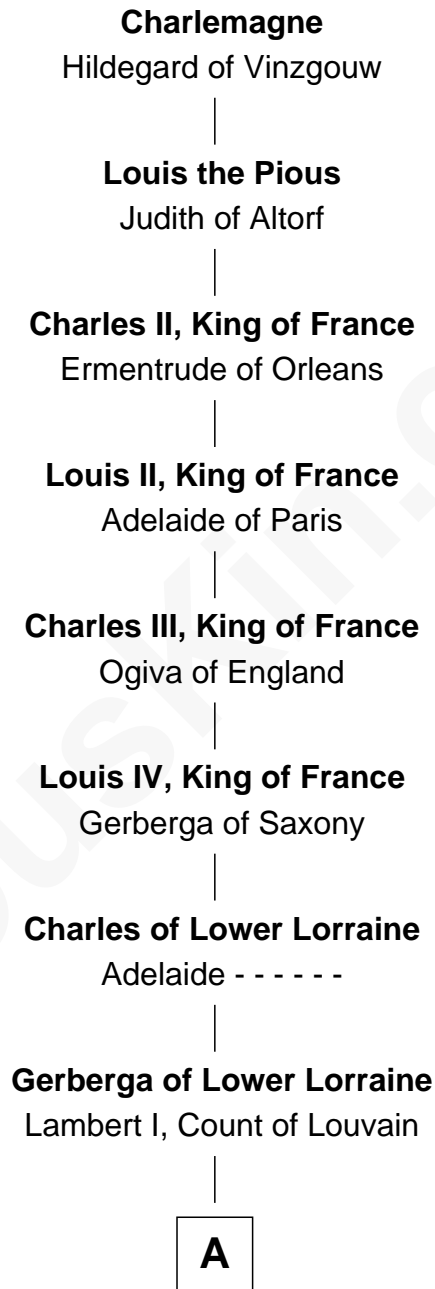

FamousKin.com Relationship Chart of

Alexander Spotswood

Lieutenant Governor of Virginia

27th Great-grandson of

Charlemagne

King of the Franks

A

Lambert II, Count of Louvain

Oda of Lorraine

Henry II, Count of Louvain

Adela of Orthen

Gottfried I, Count of Louvain

Ide de Chiny

Godfrey II, Count of Louvain

Luitgarde of Sulzbach

Godfrey III, Count of Louvain