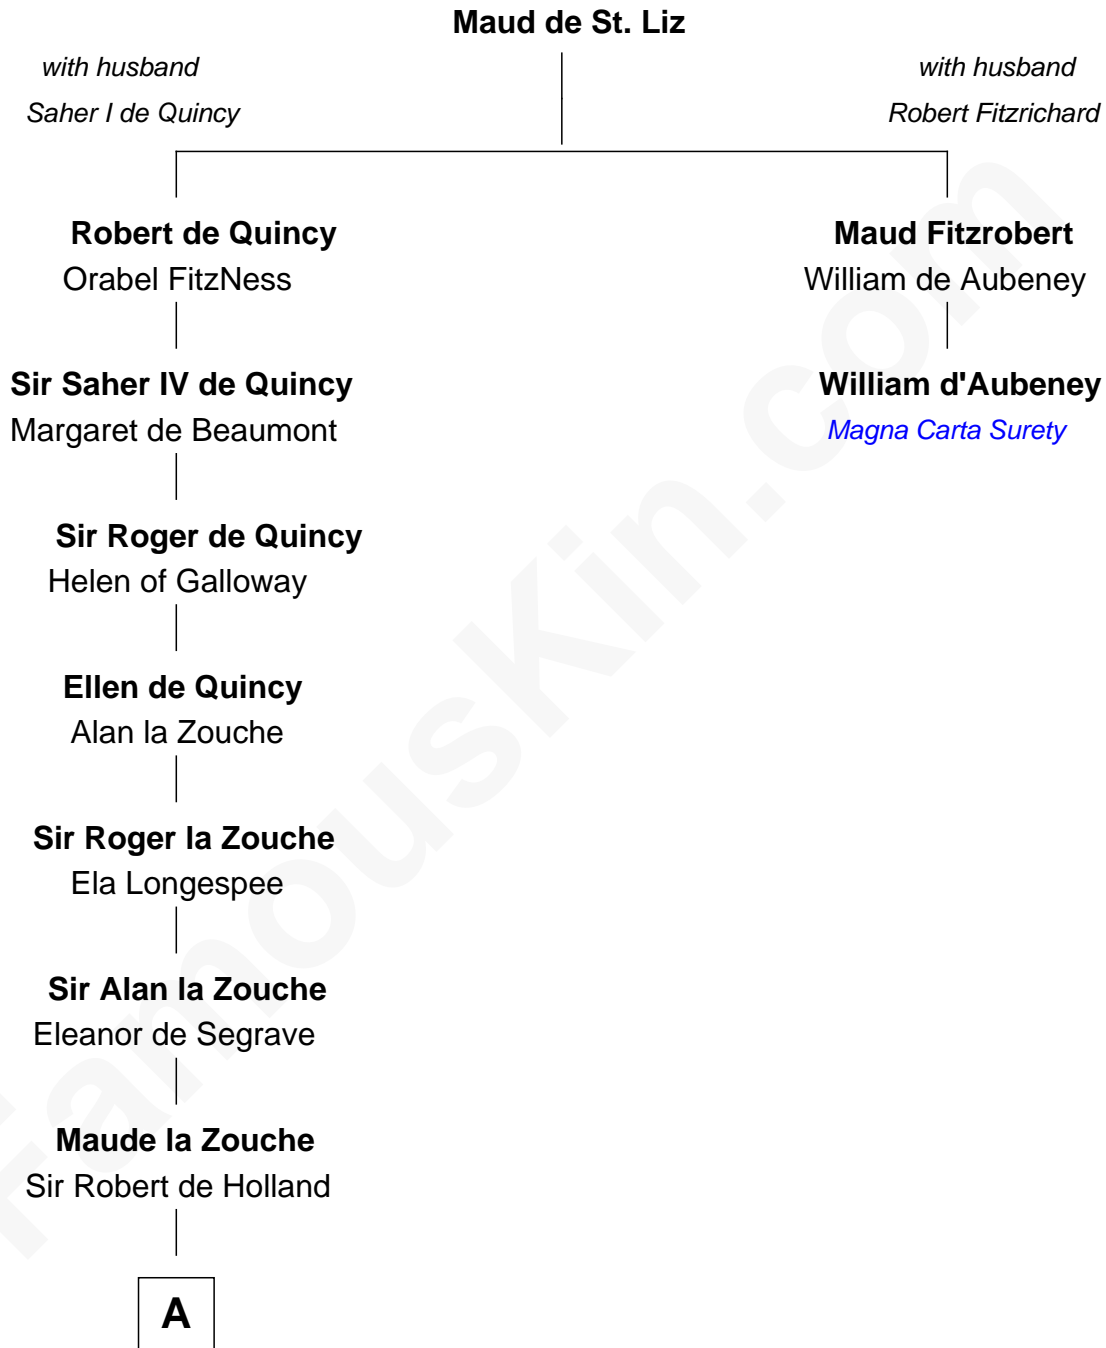

# FamousKin.com Relationship Chart of

**Alexander Spotswood**

*Lieutenant Governor of Virginia*

1st cousin 17 times removed of

**William d'Aubeny**

*Magna Carta Surety*

**A**

**Thomas Holand**  
Joan Plantagenet

**Sir Thomas de Holand**  
Alice Fitzalan

**Margaret de Holand**  
Sir John Beaufort

**Joan Beaufort**  
Sir James Stewart

**John Stewart**  
Eleanor Sinclair

**Jean Stewart**  
James Arbuthnott

**Isabel Arbuthnott**  
Sir Robert Maule

**William Maule**  
Bethia Guthrie

**Eleanor Maule**  
Sir Alexander Morrison

**Bethia Morrison**  
Sir Robert Spottiswoode

**B**

**B**

—  
**Dr. Robert Spottiswoode**

Catherine Mercer

—  
**Alexander Spotswood**