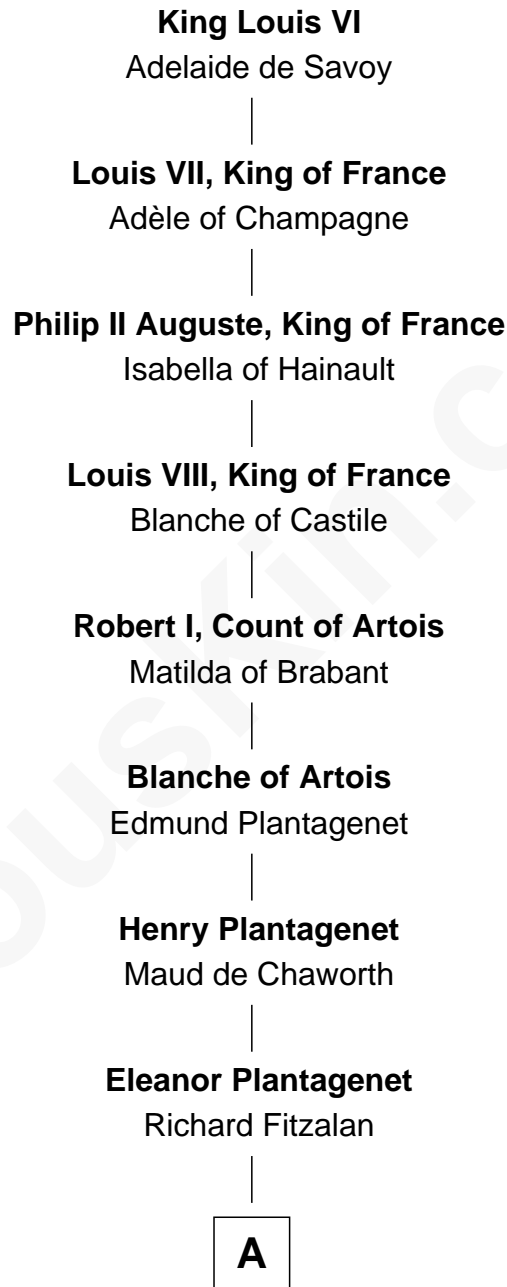

# FamousKin.com Relationship Chart of

**Alexander Spotswood**

*Lieutenant Governor of Virginia*

16th Great-grandson of

**King Louis VI**

*King of France*

**A**

—  
**Alice Fitzalan**

Sir Thomas de Holand

—  
**Margaret de Holand**

Sir John Beaufort

—  
**Joan Beaufort**

Sir James Stewart

—  
**John Stewart**

Eleanor Sinclair

—  
**Jean Stewart**

James Arbuthnott

—  
**Isabel Arbuthnott**

Sir Robert Maule

—  
**William Maule**

Bethia Guthrie

—  
**Eleanor Maule**

Sir Alexander Morrison

—  
**Bethia Morrison**

Sir Robert Spottiswoode

—  
**Dr. Robert Spottiswoode**

Catherine Mercer

—  
**Alexander Spotswood**

*Lieutenant Governor of Virginia*