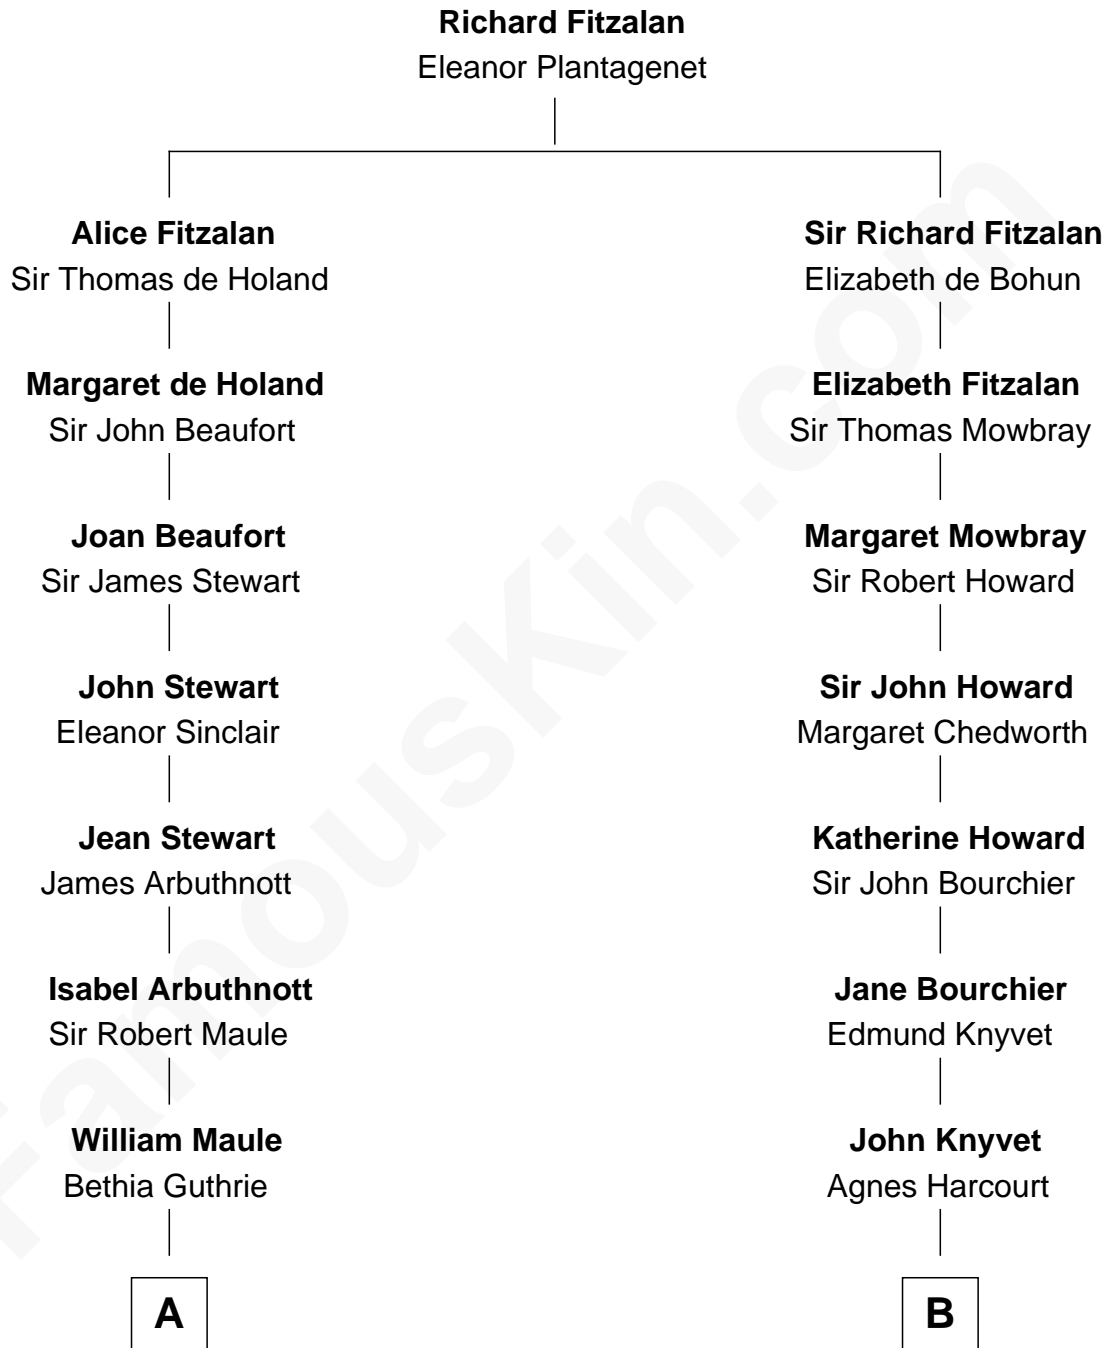

**FamousKin.com**  
**Relationship Chart of**  
**Alexander Spotswood**  
*Lieutenant Governor of Virginia*

**10th cousin 11 times removed of**  
**Carly Fiorina**  
*CEO of Hewlett-Packard*

C

**Margaret Isabella Walker**

Heinrich Weber

**John Walker Weber**

Maude Graves

**Cara Carleton Weber**

Harold Marvin Sneed

**Joseph Tyree Sneed**

Madelon Montross Juergens

**Carly Fiorina**