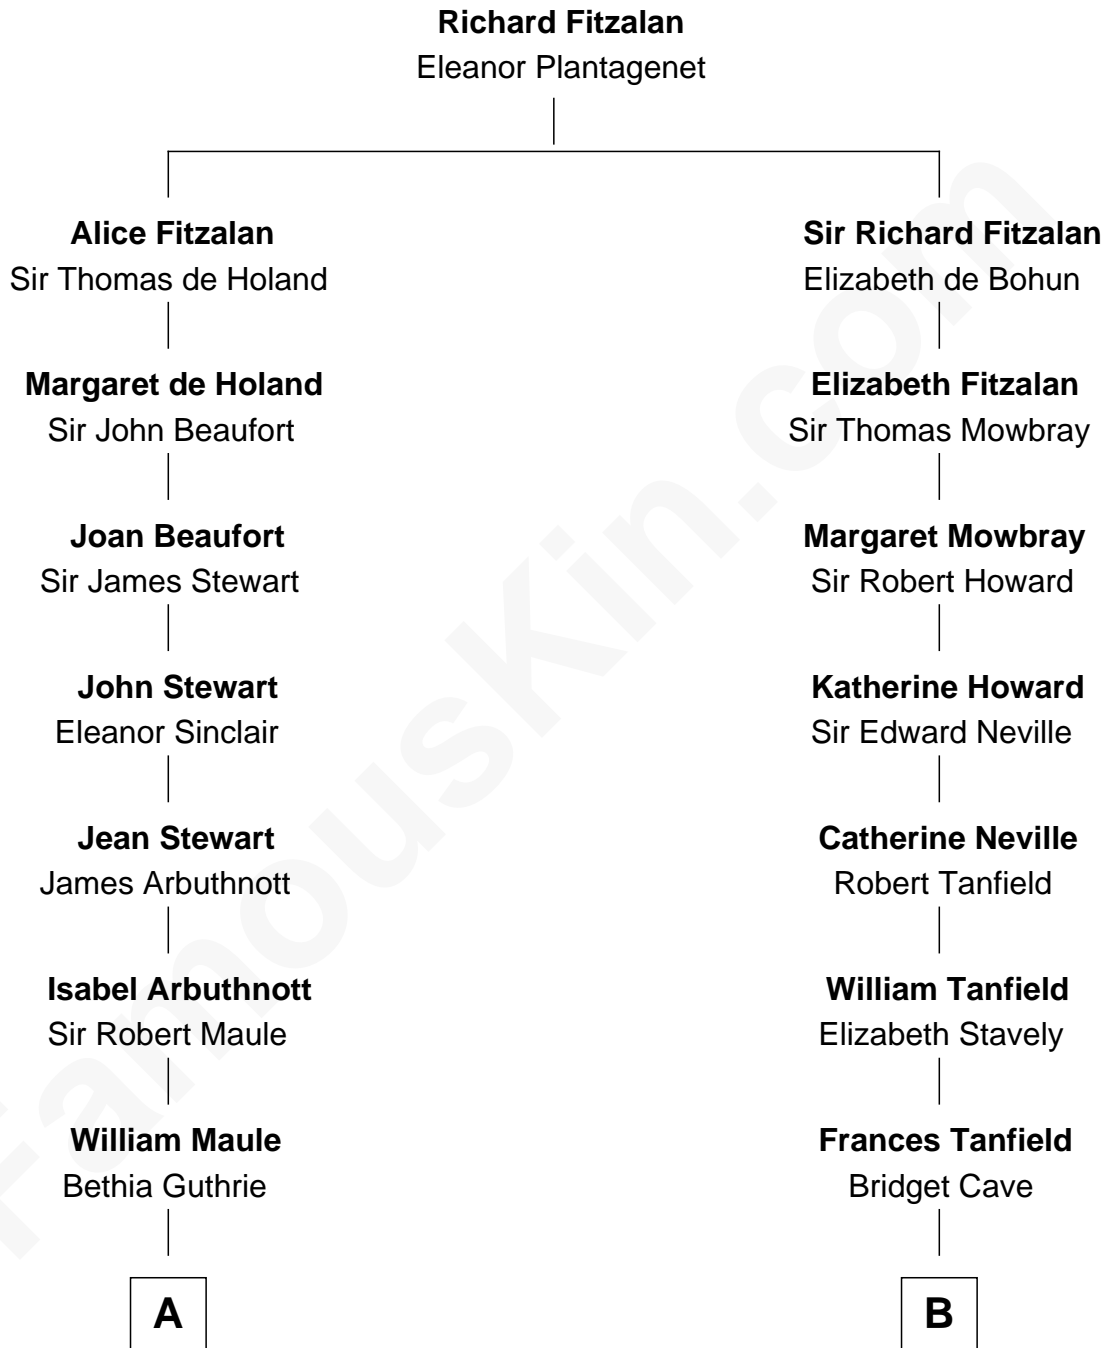

FamousKin.com Relationship Chart of

Alexander Spotswood

Lieutenant Governor of Virginia

10th cousin 4 times removed of

Thomas Jefferson

3rd U.S. President and Signer of the Declaration of Independence

A

Eleanor Maule
Sir Alexander Morrison

Bethia Morrison
Sir Robert Spottiswoode

Dr. Robert Spottiswoode
Catherine Mercer

Alexander Spotswood
Lieutenant Governor of Virginia

B

Anne Tanfield
Clement Vincent

Elizabeth Vincent
Richard Lane

Dorothy Lane
William Randolph