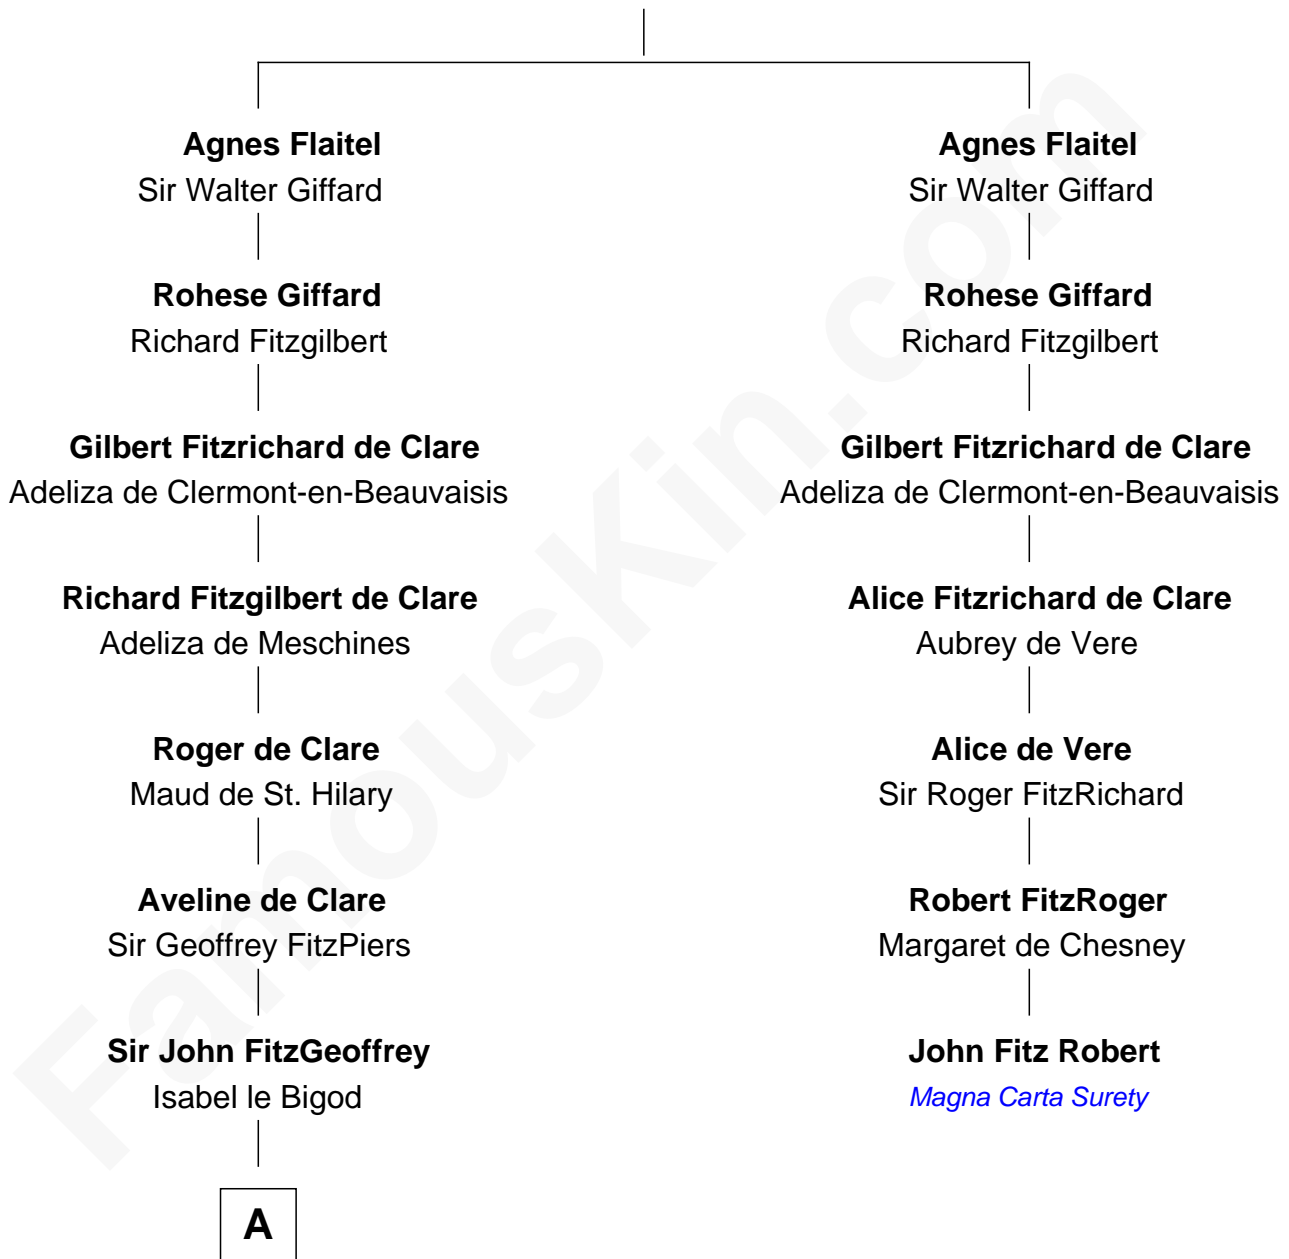

FamousKin.com Relationship Chart of

Alexander Spotswood

Lieutenant Governor of Virginia

6th cousin 15 times removed of

John Fitz Robert

Magna Carta Surety

Gerard Flaitel

A

Maud FitzJohn

William de Beauchamp

Isabella de Beauchamp

Sir Patrick de Chaworth

Maud de Chaworth

Henry Plantagenet

Eleanor Plantagenet

Richard Fitzalan