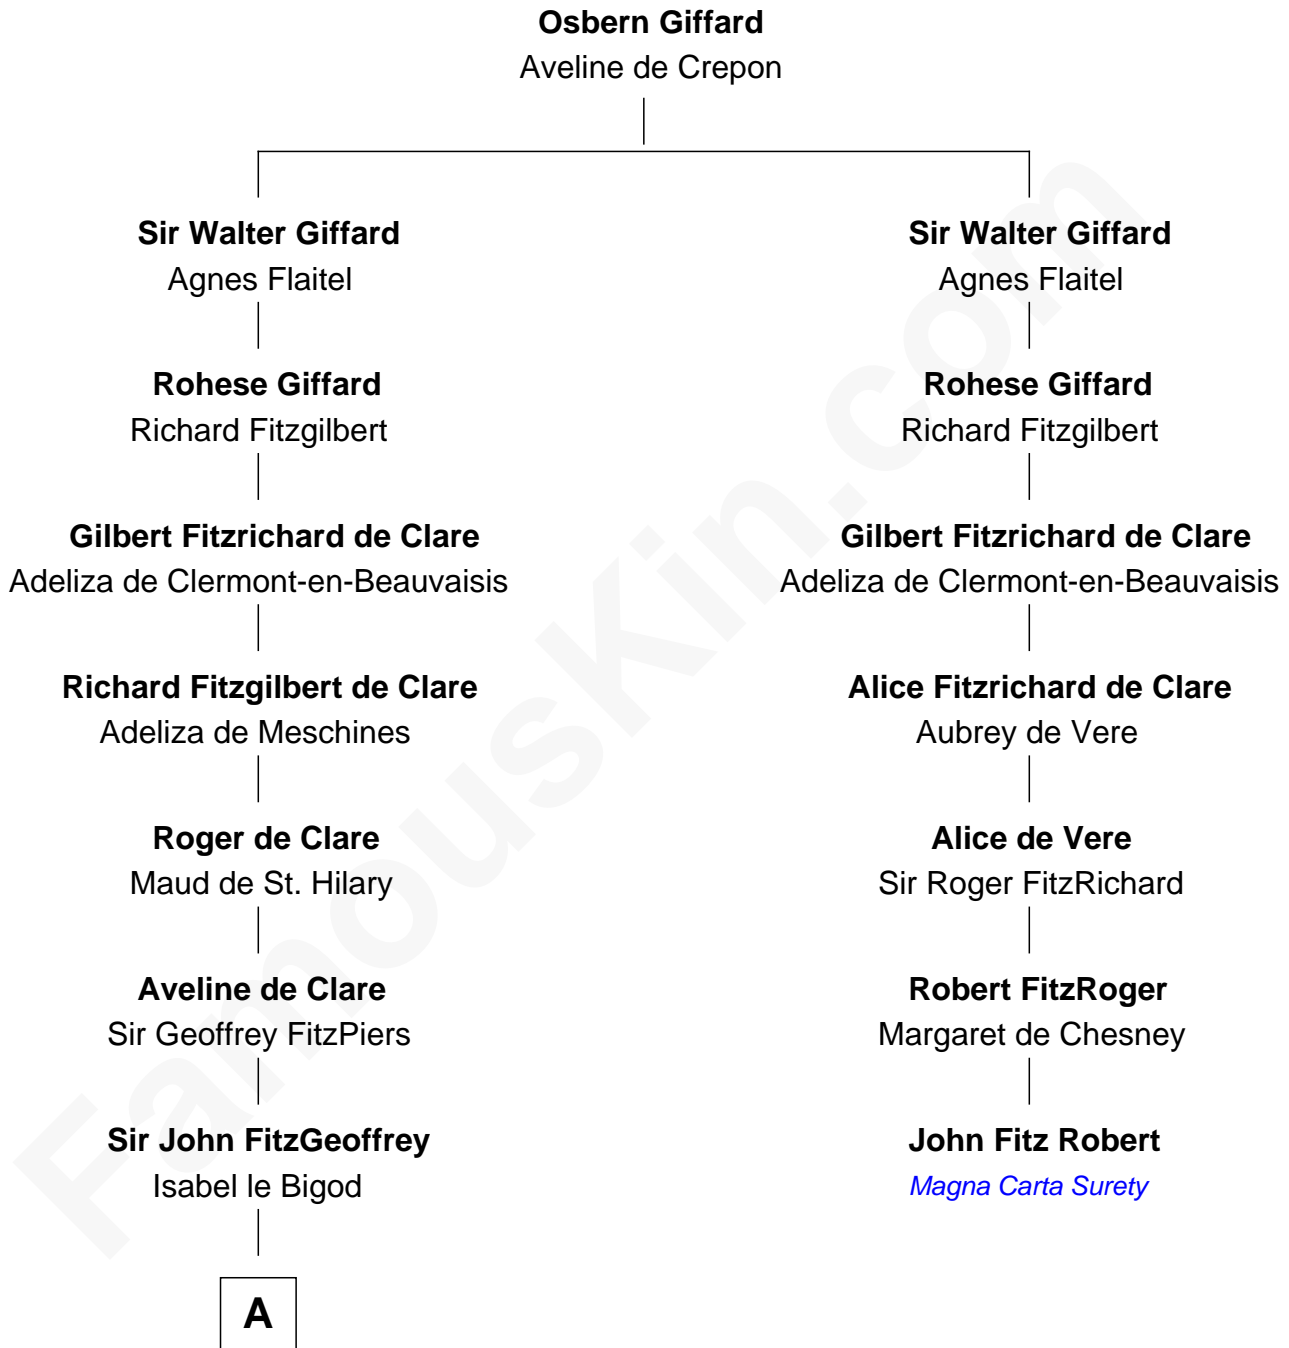

FamousKin.com Relationship Chart of

Alexander Spotswood

Lieutenant Governor of Virginia

6th cousin 15 times removed of

John Fitz Robert

Magna Carta Surety

A

Maud FitzJohn

William de Beauchamp

Isabella de Beauchamp

Sir Patrick de Chaworth

Maud de Chaworth

Henry Plantagenet

Eleanor Plantagenet

Richard Fitzalan

Alice Fitzalan