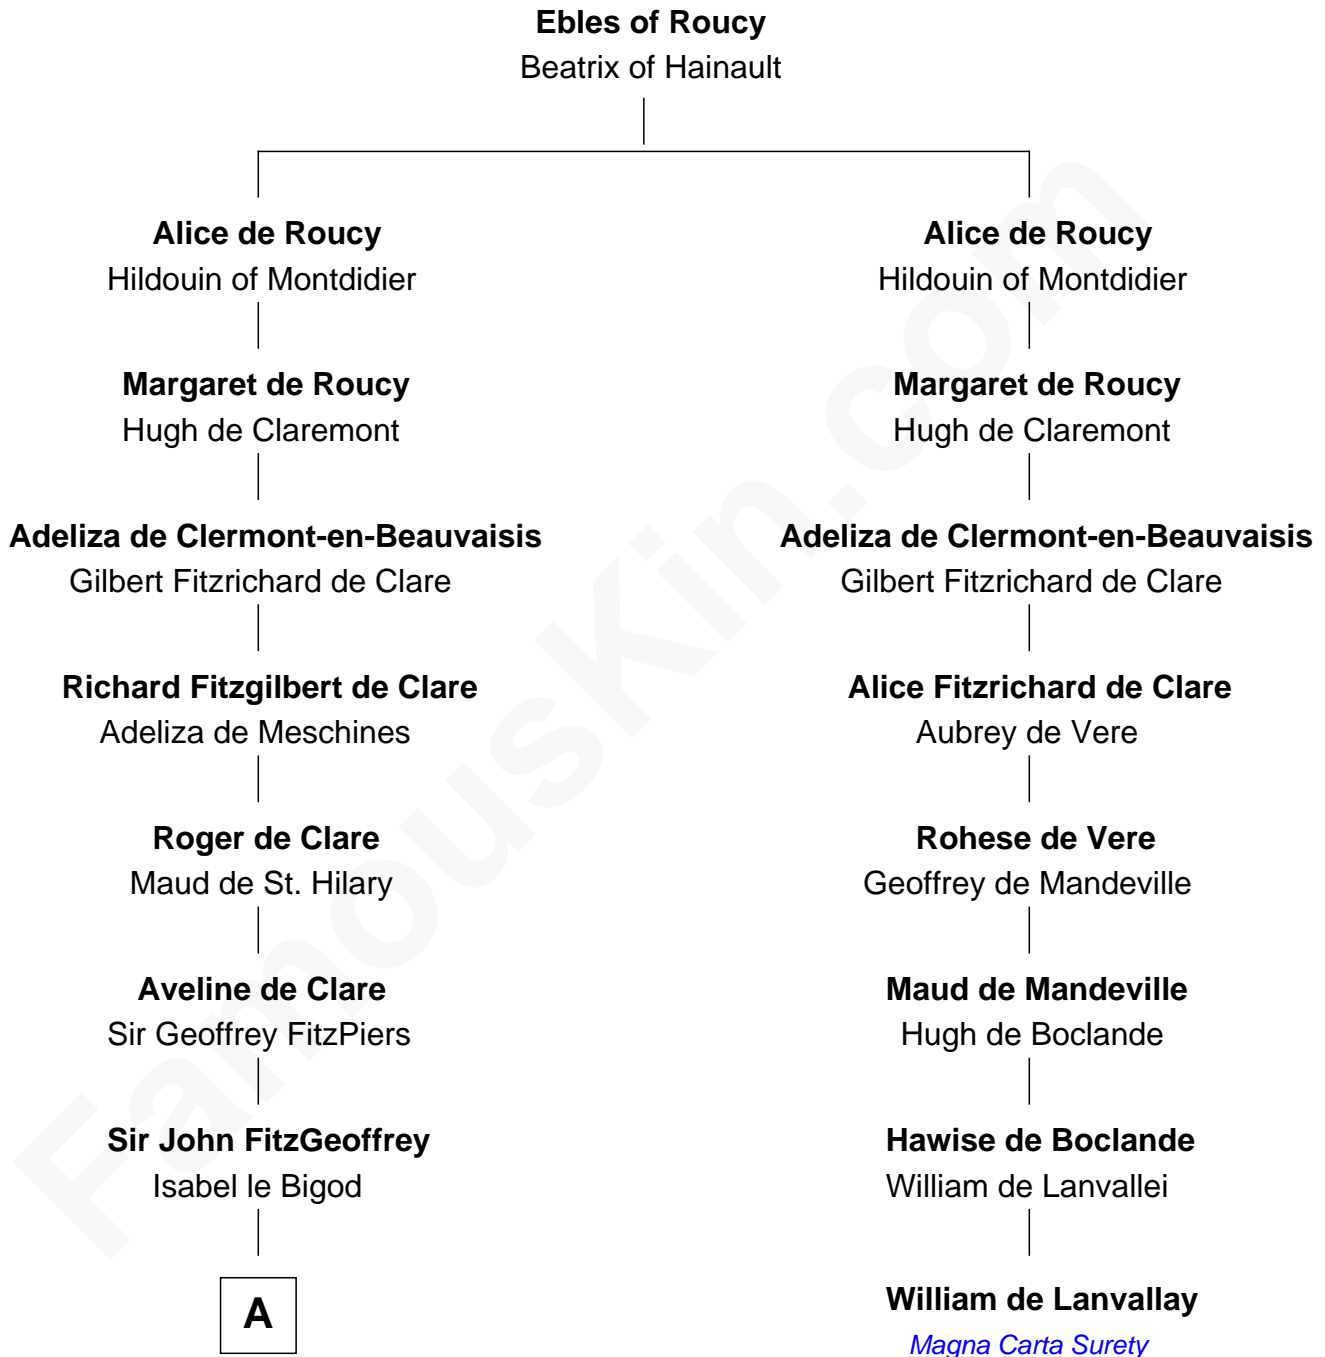

FamousKin.com Relationship Chart of

Alexander Spotswood

Lieutenant Governor of Virginia

7th cousin 14 times removed of

William de Lanvallay

Magna Carta Surety

A

Maud FitzJohn

William de Beauchamp

Isabella de Beauchamp

Sir Patrick de Chaworth

Maud de Chaworth

Henry Plantagenet

Eleanor Plantagenet

Richard Fitzalan

Alice Fitzalan