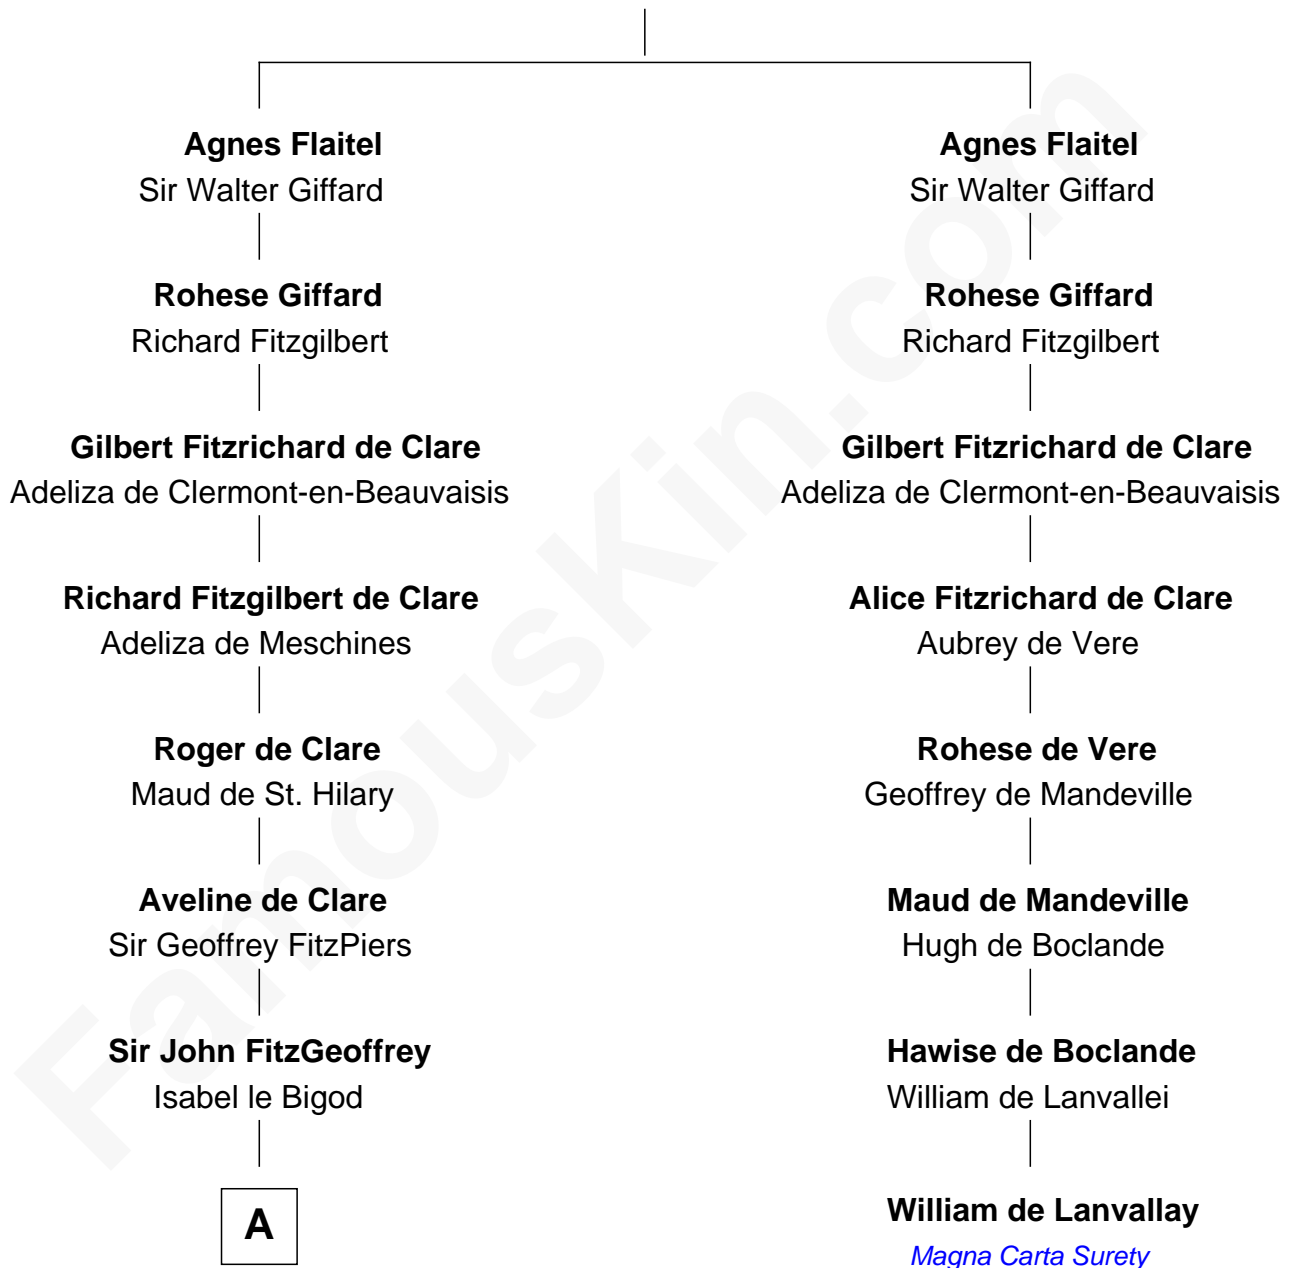

FamousKin.com Relationship Chart of

Alexander Spotswood

Lieutenant Governor of Virginia

7th cousin 14 times removed of

William de Lanvallay

Magna Carta Surety

Gerard Flaitel

A

Maud FitzJohn

William de Beauchamp

Isabella de Beauchamp

Sir Patrick de Chaworth

Maud de Chaworth

Henry Plantagenet

Eleanor Plantagenet

Richard Fitzalan