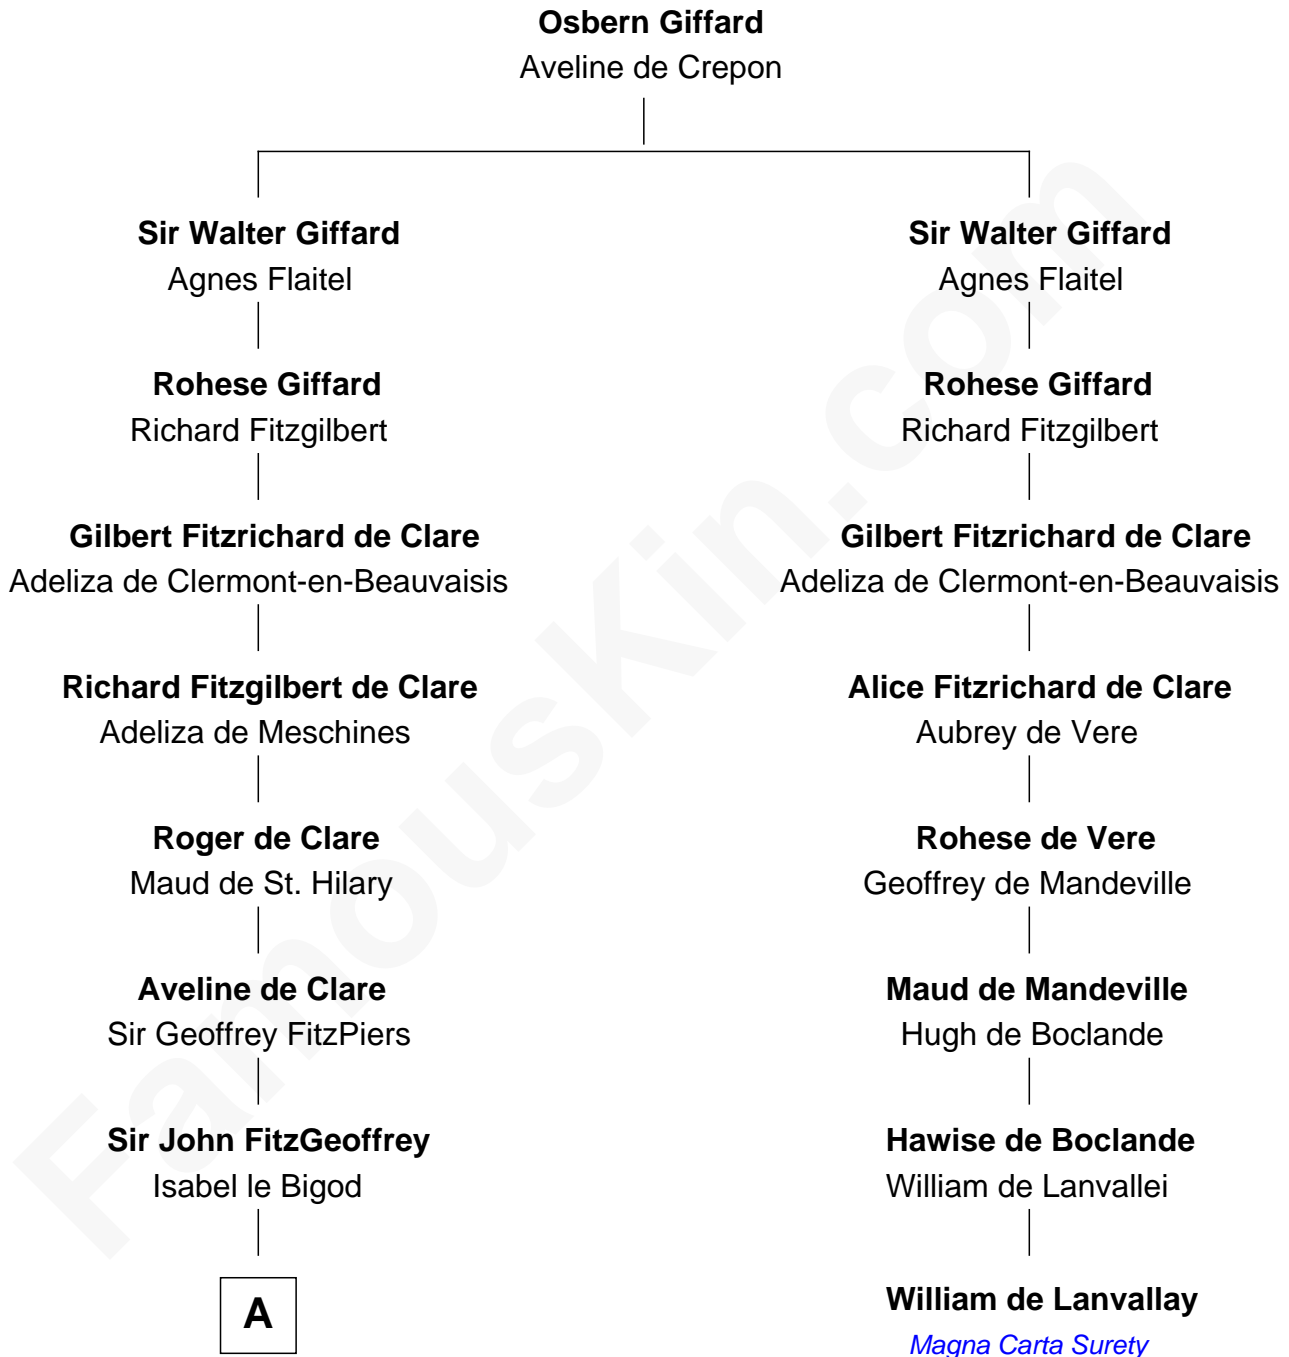

FamousKin.com Relationship Chart of

Alexander Spotswood

Lieutenant Governor of Virginia

7th cousin 14 times removed of

William de Lanvallay

Magna Carta Surety

A

Maud FitzJohn

William de Beauchamp

Isabella de Beauchamp

Sir Patrick de Chaworth

Maud de Chaworth

Henry Plantagenet

Eleanor Plantagenet

Richard Fitzalan

Alice Fitzalan