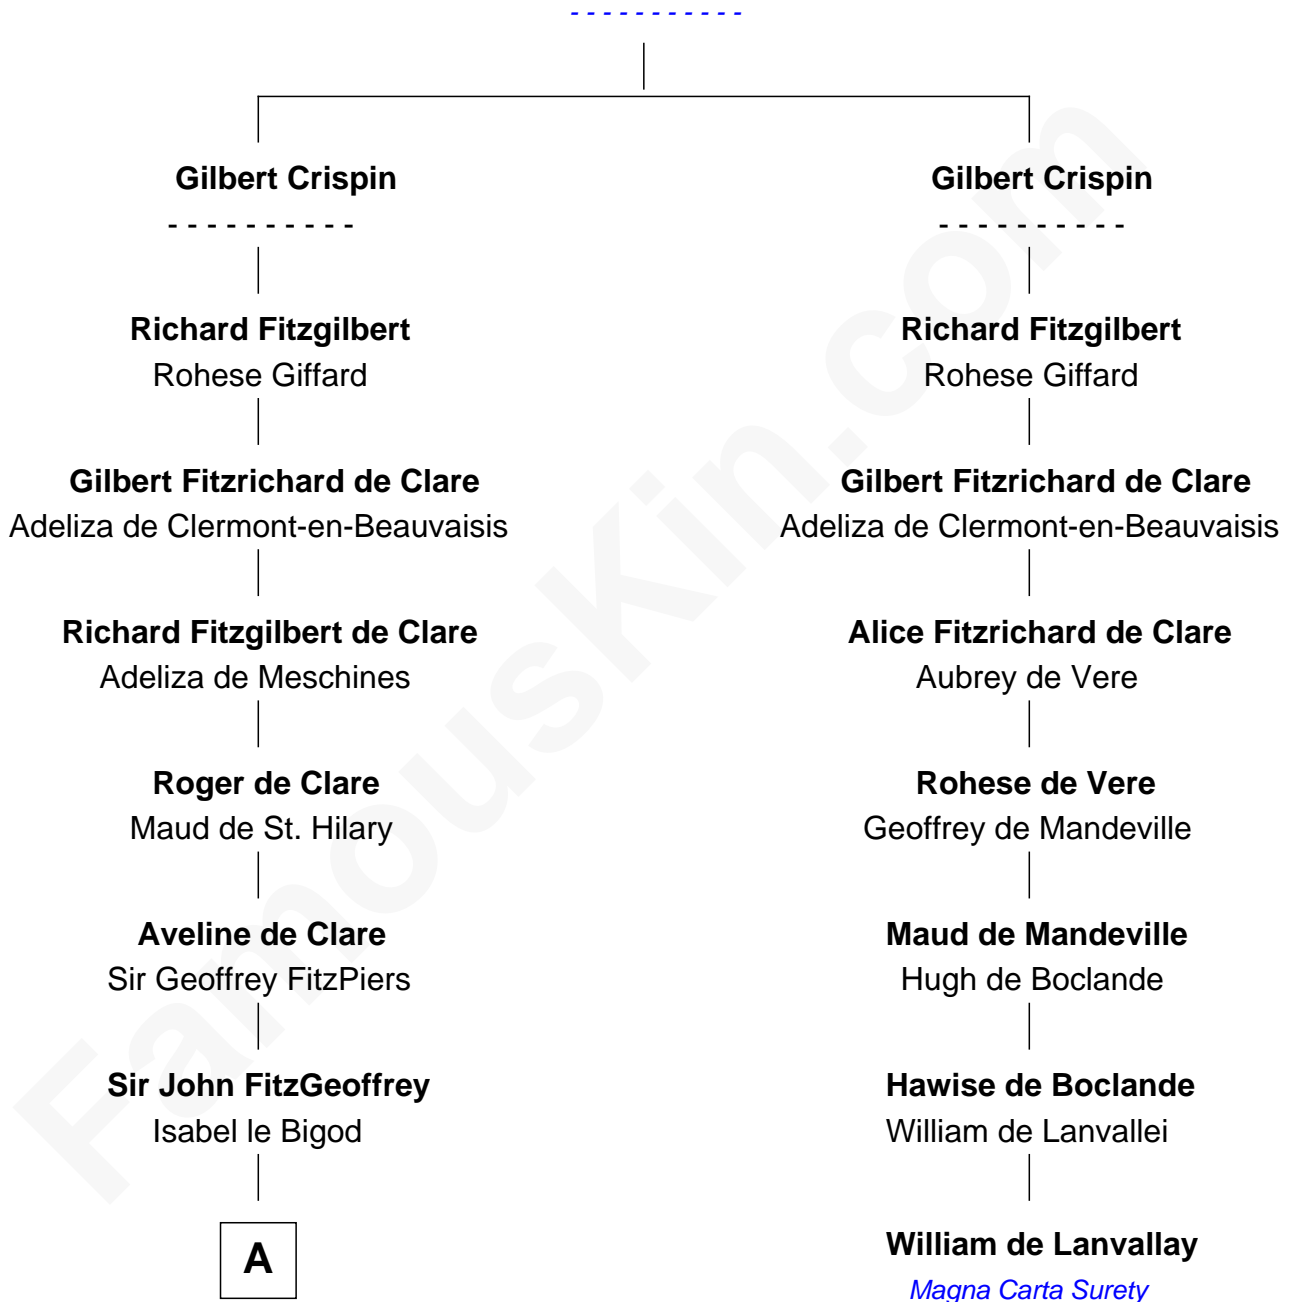

FamousKin.com Relationship Chart of

Alexander Spotswood

Lieutenant Governor of Virginia

7th cousin 14 times removed of

William de Lanvallay

Magna Carta Surety

Godfrey of Brionne

A

Maud FitzJohn

William de Beauchamp

Isabella de Beauchamp

Sir Patrick de Chaworth

Maud de Chaworth

Henry Plantagenet

Eleanor Plantagenet

Richard Fitzalan