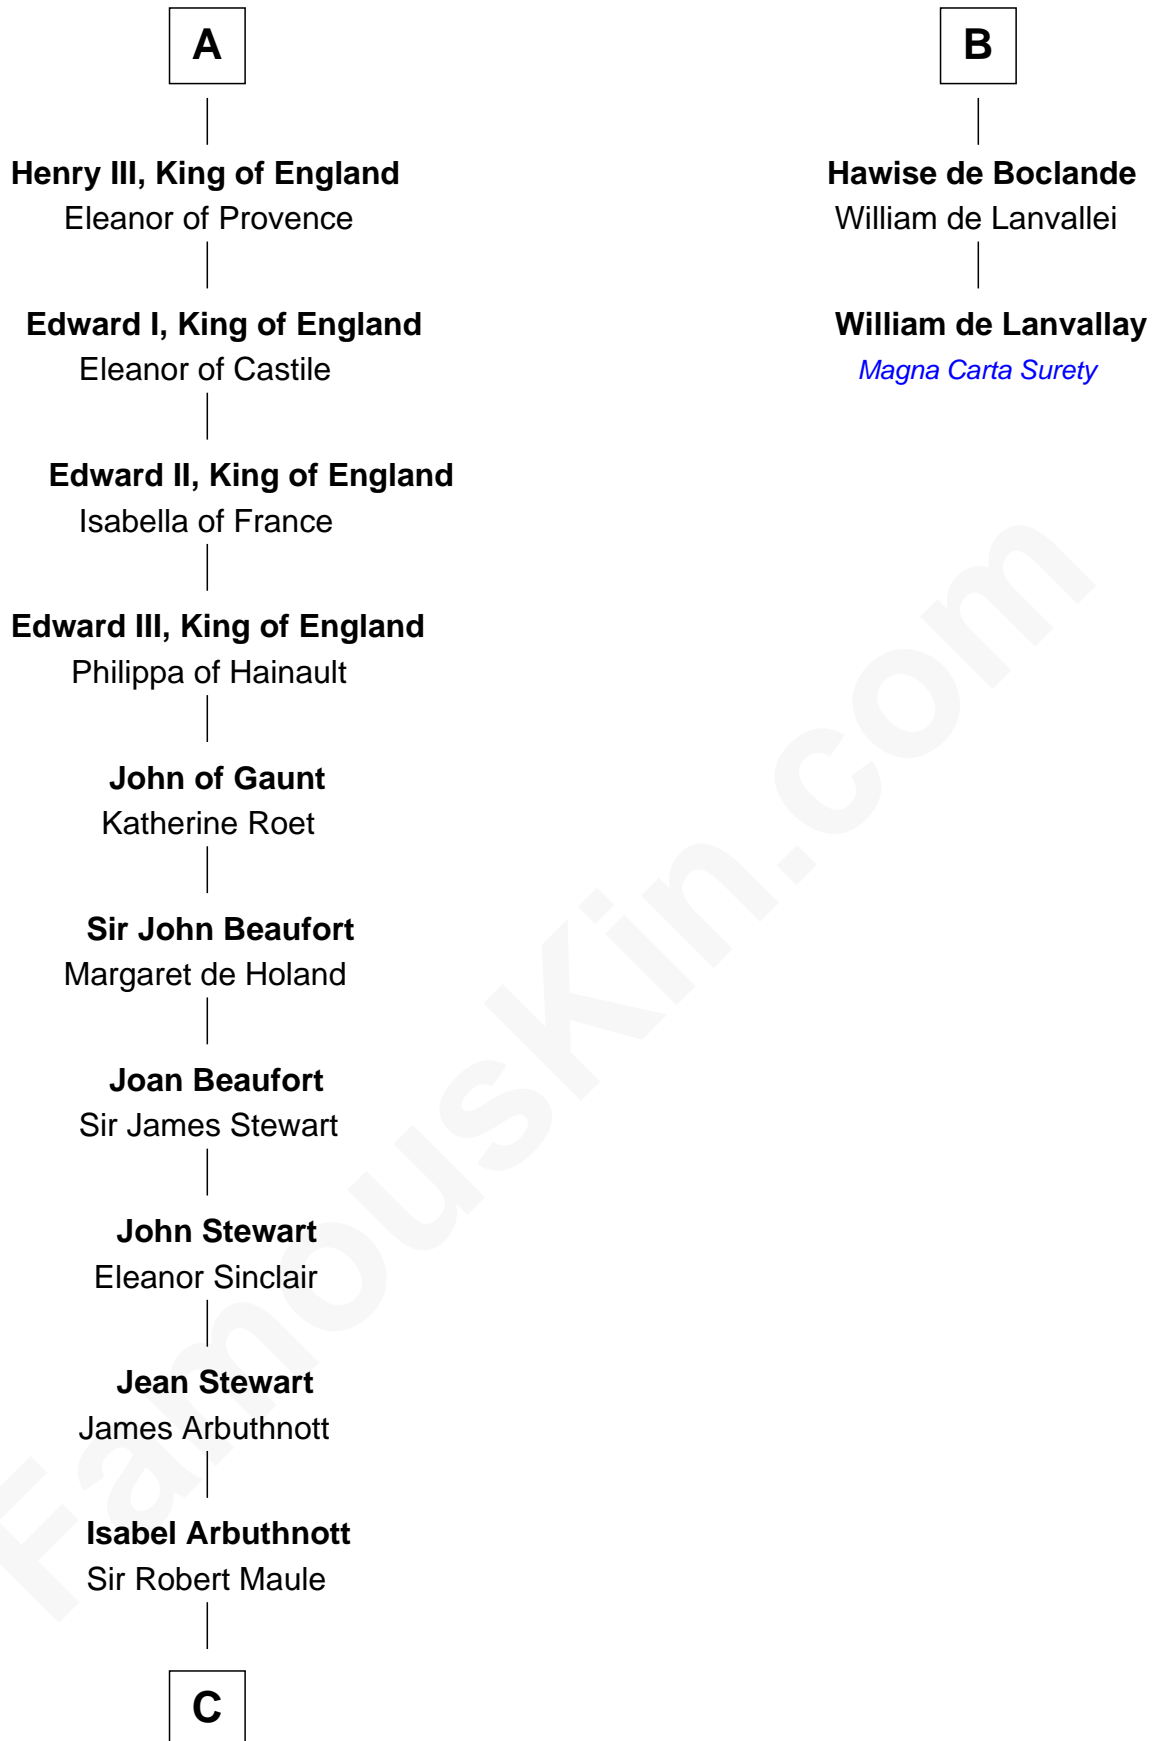

FamousKin.com Relationship Chart of

Alexander Spotswood

Lieutenant Governor of Virginia

8th cousin 13 times removed of

William de Lanvallay

Magna Carta Surety

C

William Maule

Bethia Guthrie

Eleanor Maule

Sir Alexander Morrison

Bethia Morrison

Sir Robert Spottiswoode

Dr. Robert Spottiswoode

Catherine Mercer

Alexander Spotswood