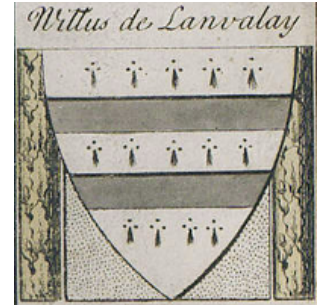

FamousKin.com Relationship Chart of

Alexander Spotswood

Lieutenant Governor of Virginia

8th cousin 13 times removed of

William de Lanvallay

Magna Carta Surety

C

William Maule