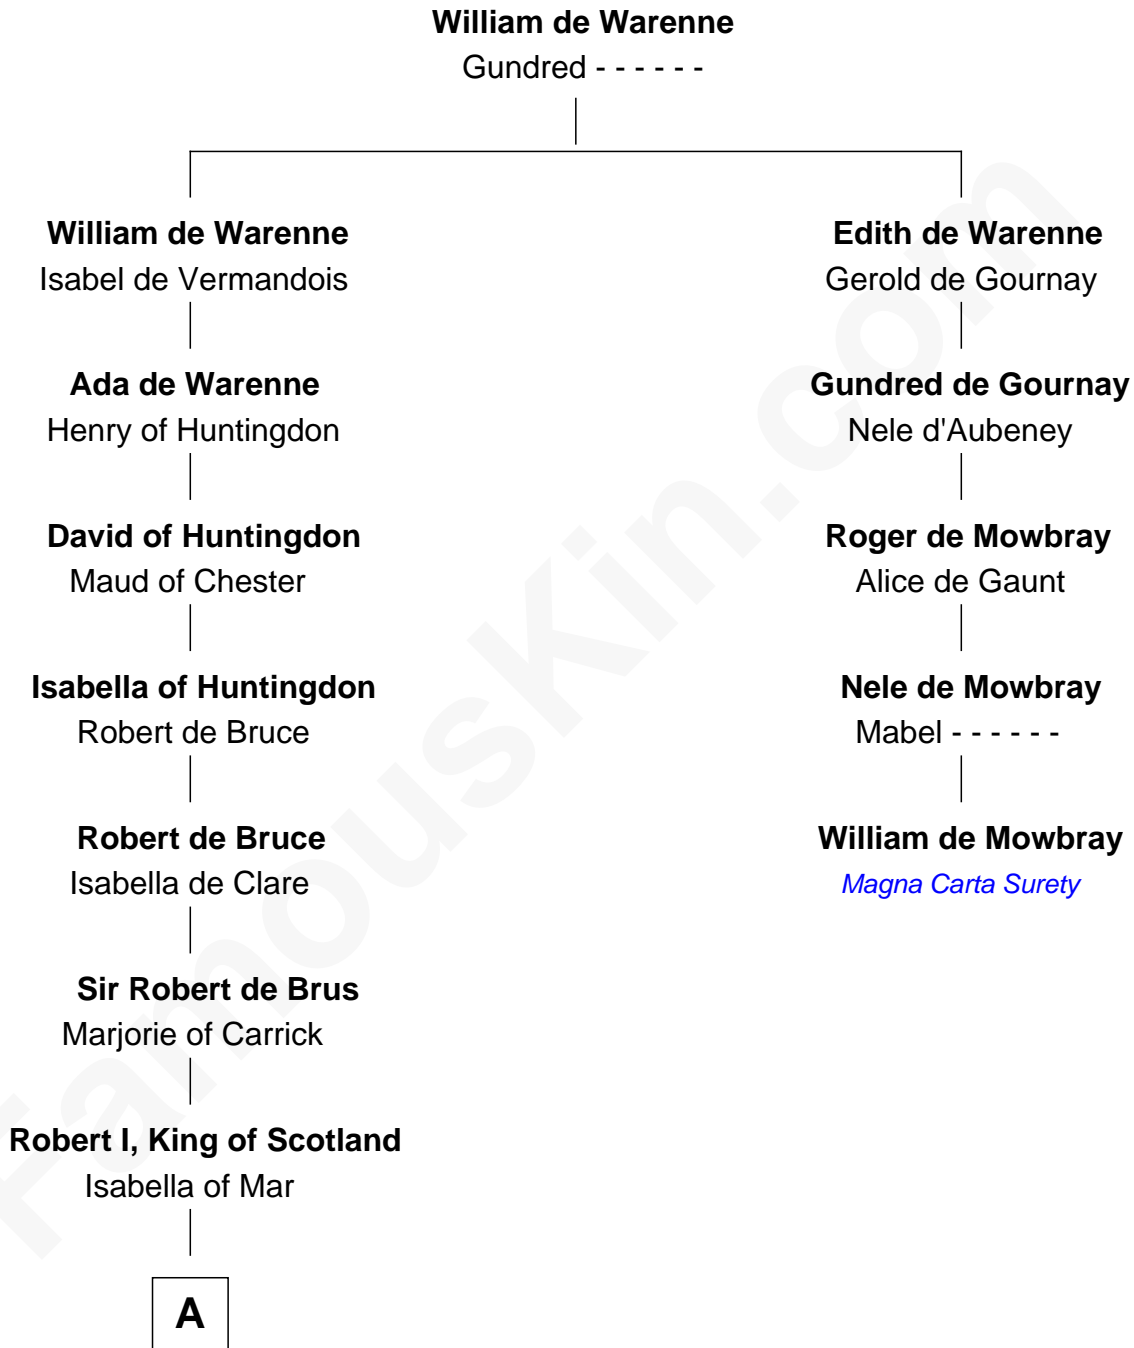

# FamousKin.com Relationship Chart of

**Alexander Spotswood**

*Lieutenant Governor of Virginia*

4th cousin 15 times removed of

**William de Mowbray**

*Magna Carta Surety*

**B**

—  
**Sir Robert Spottiswoode**

Bethia Morrison

—  
**Dr. Robert Spottiswoode**

Catherine Mercer

—  
**Alexander Spotswood**

*Lieutenant Governor of Virginia*

FamousKin.com