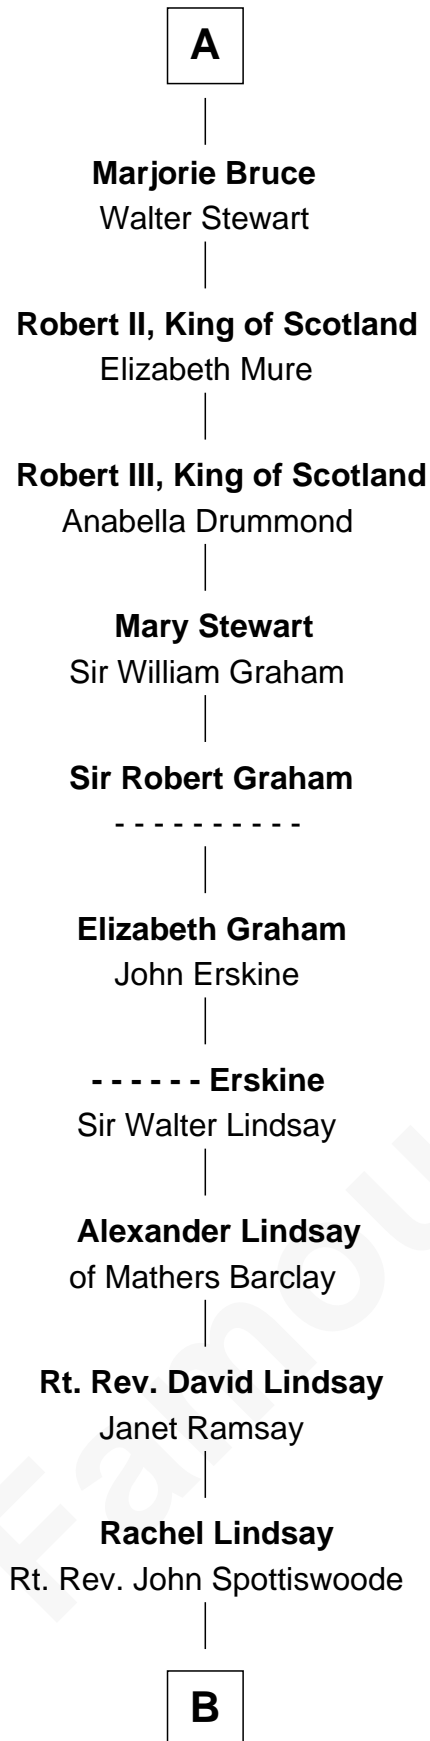

# FamousKin.com Relationship Chart of

**Alexander Spotswood**

*Lieutenant Governor of Virginia*

4th cousin 15 times removed of

**William de Mowbray**

*Magna Carta Surety*

**B**

—  
**Sir Robert Spottiswoode**

Bethia Morrison

—  
**Dr. Robert Spottiswoode**

Catherine Mercer

—  
**Alexander Spotswood**

*Lieutenant Governor of Virginia*

FamousKin.com