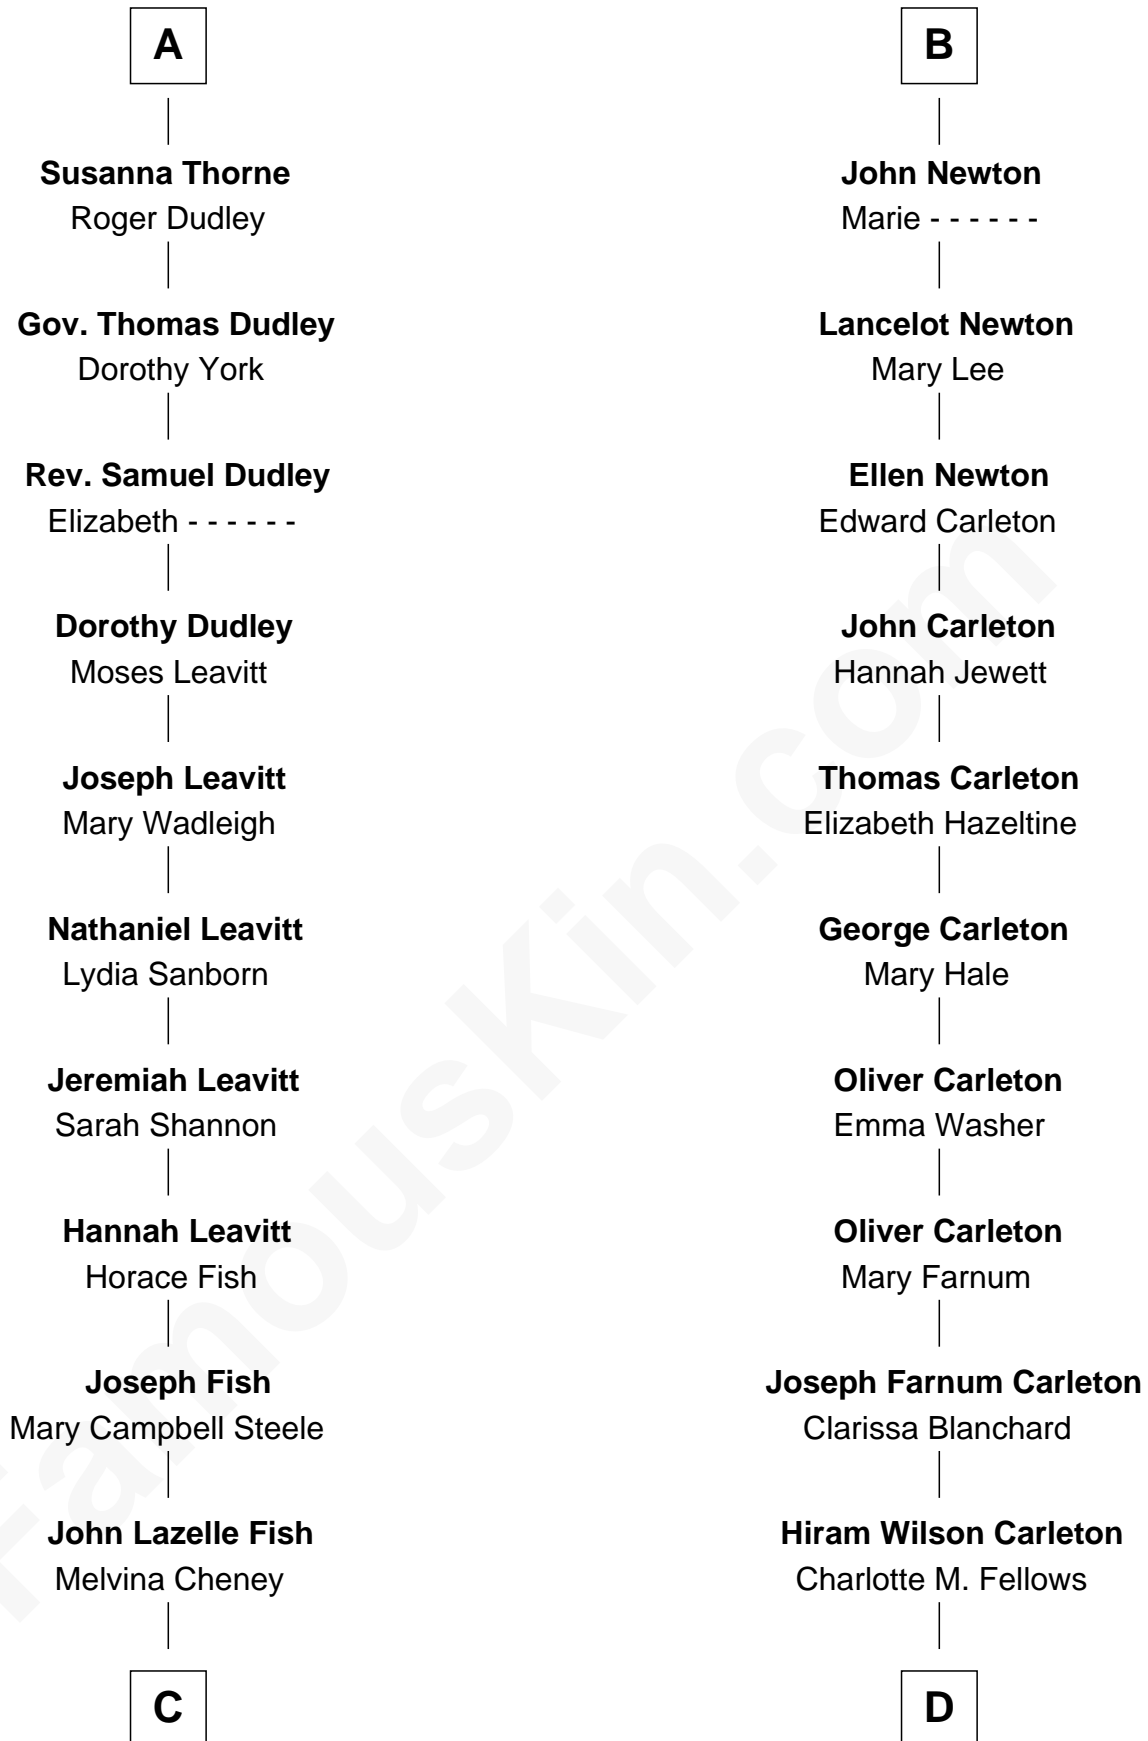

FamousKin.com Relationship Chart of

Keri Russell

TV and Movie Actress

20th cousin of

Mickey Rourke

Movie Actor

Sir John Grey

Avice Marmion

C

Karl Joseph Fish
Mary Emma McNeil

Emma Inez Fish
Kermit Sylvester Stephens

Stephanie Stephens
David Harold Russell

Keri Russell
TV and Movie Actress

D

Joseph Clinton Carleton
Maud Alice Fitts

Hazel May Carleton
Leonard Ernest Cameron

Annette Elizabeth Cameron
Philip Andrew Rourke

Mickey Rourke
Movie Actor