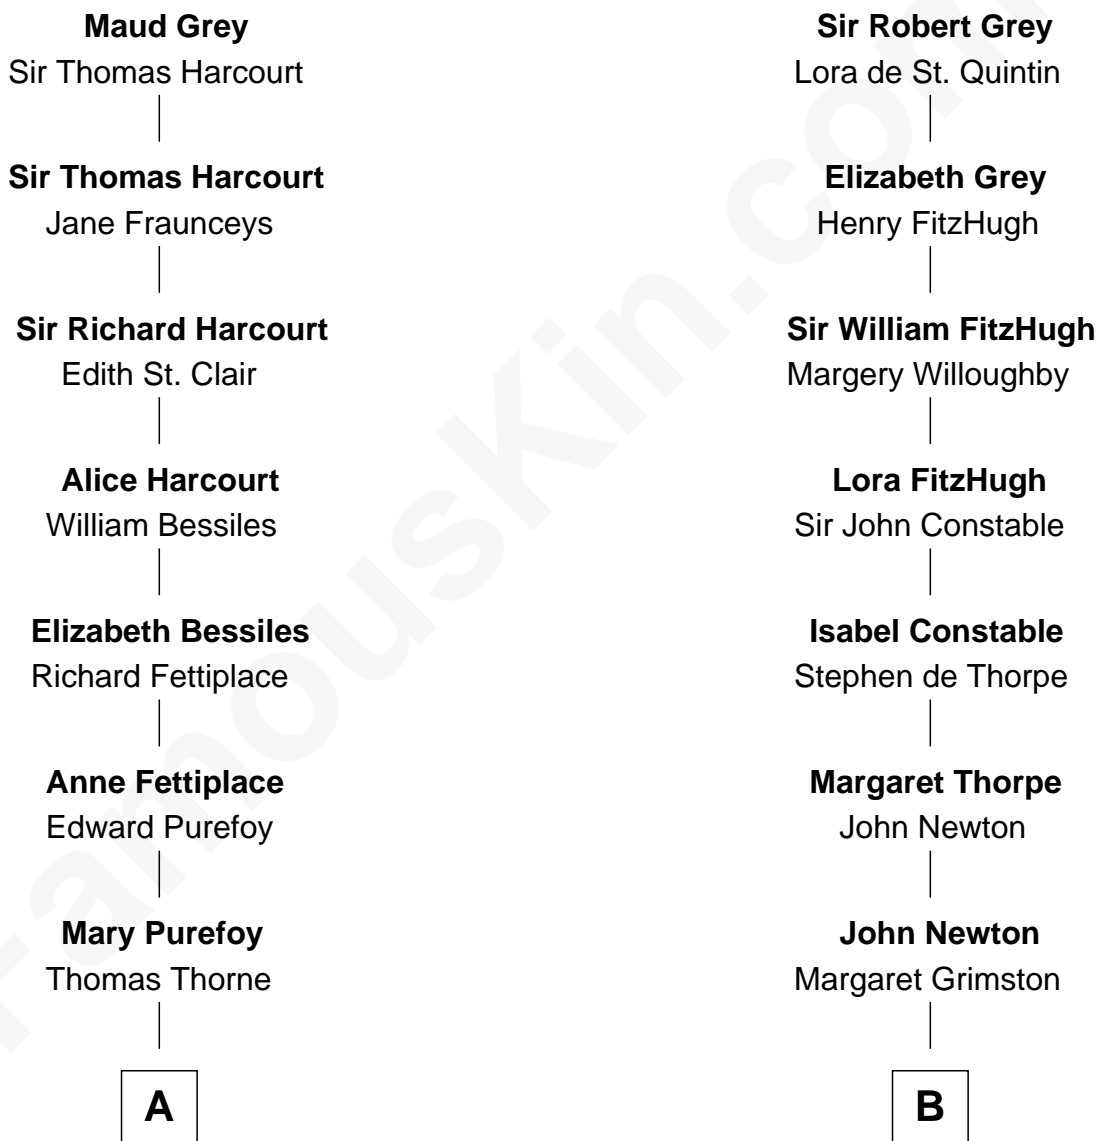

FamousKin.com Relationship Chart of

Keri Russell

TV and Movie Actress

20th cousin of

Mickey Rourke

Movie Actor

Sir John Grey

Avice Marmion

C

Karl Joseph Fish
Mary Emma McNeil

Emma Inez Fish
Kermit Sylvester Stephens

Stephanie Stephens
David Harold Russell

Keri Russell
TV and Movie Actress

D

Joseph Clinton Carleton
Maud Alice Fitts

Hazel May Carleton
Leonard Ernest Cameron