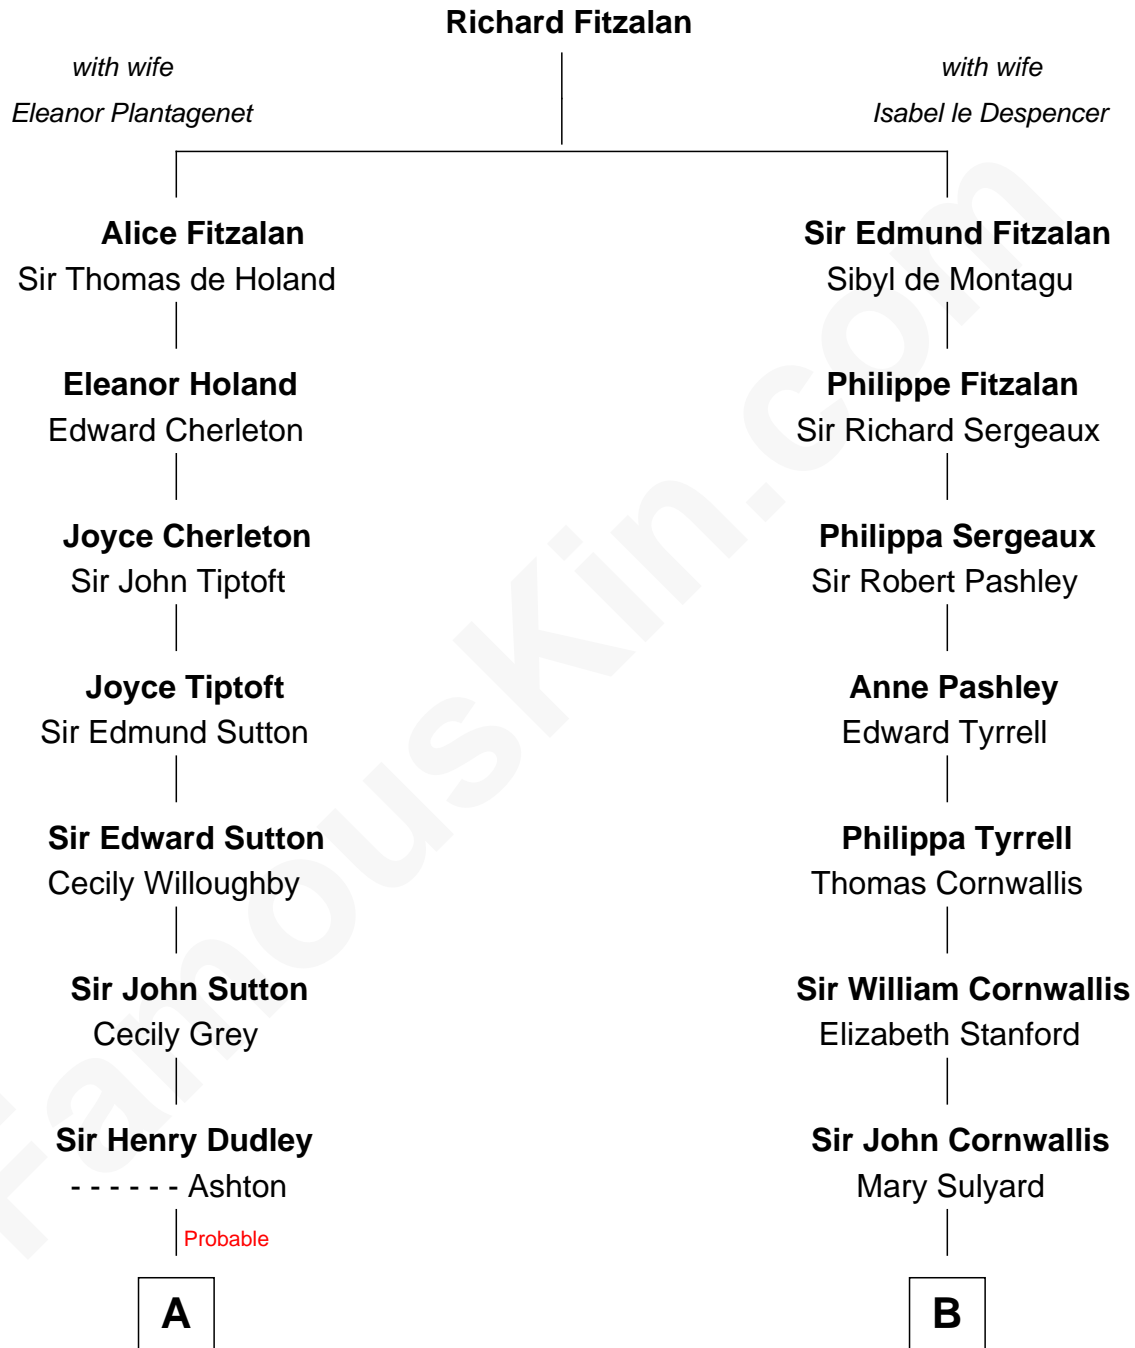

FamousKin.com Relationship Chart of

Keri Russell

TV and Movie Actress

17th cousin 3 times removed of

Susan B. Anthony

Women's Rights Advocate

C

—
Karl Joseph Fish
Mary Emma McNeil

—
Emma Inez Fish
Kermit Sylvester Stephens

—
Stephanie Stephens
David Harold Russell

—
Keri Russell
TV and Movie Actress