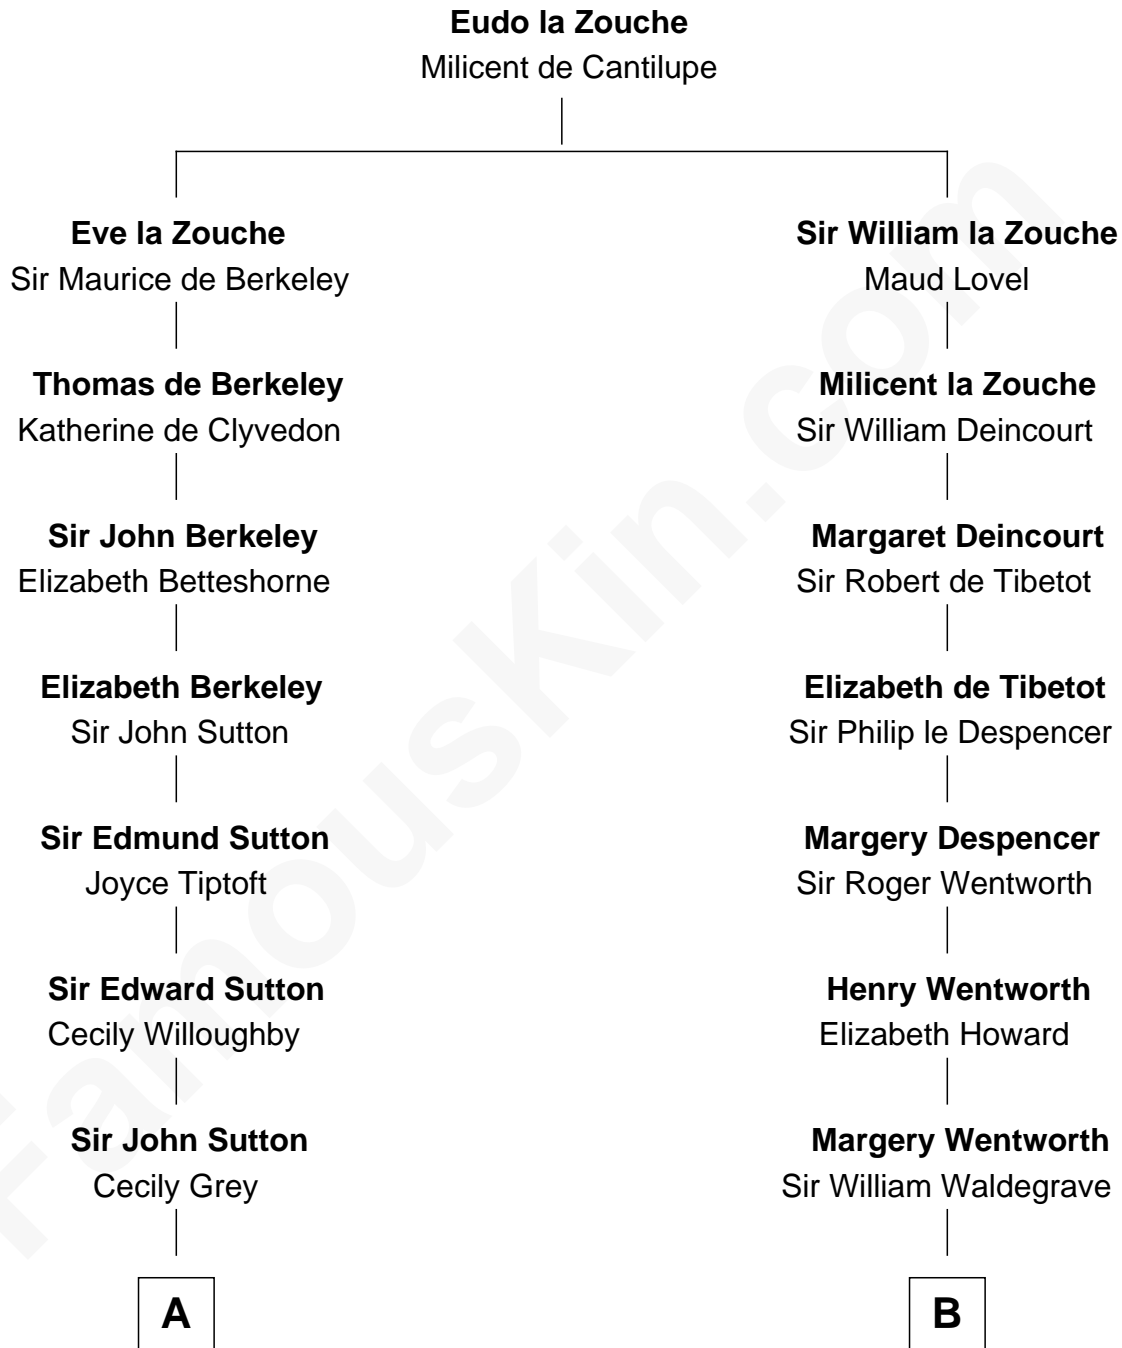

FamousKin.com Relationship Chart of

Keri Russell

TV and Movie Actress

12th cousin 9 times removed of

Rev. George Burroughs

Executed for Witchcraft, Salem 1692

FamousKin.com