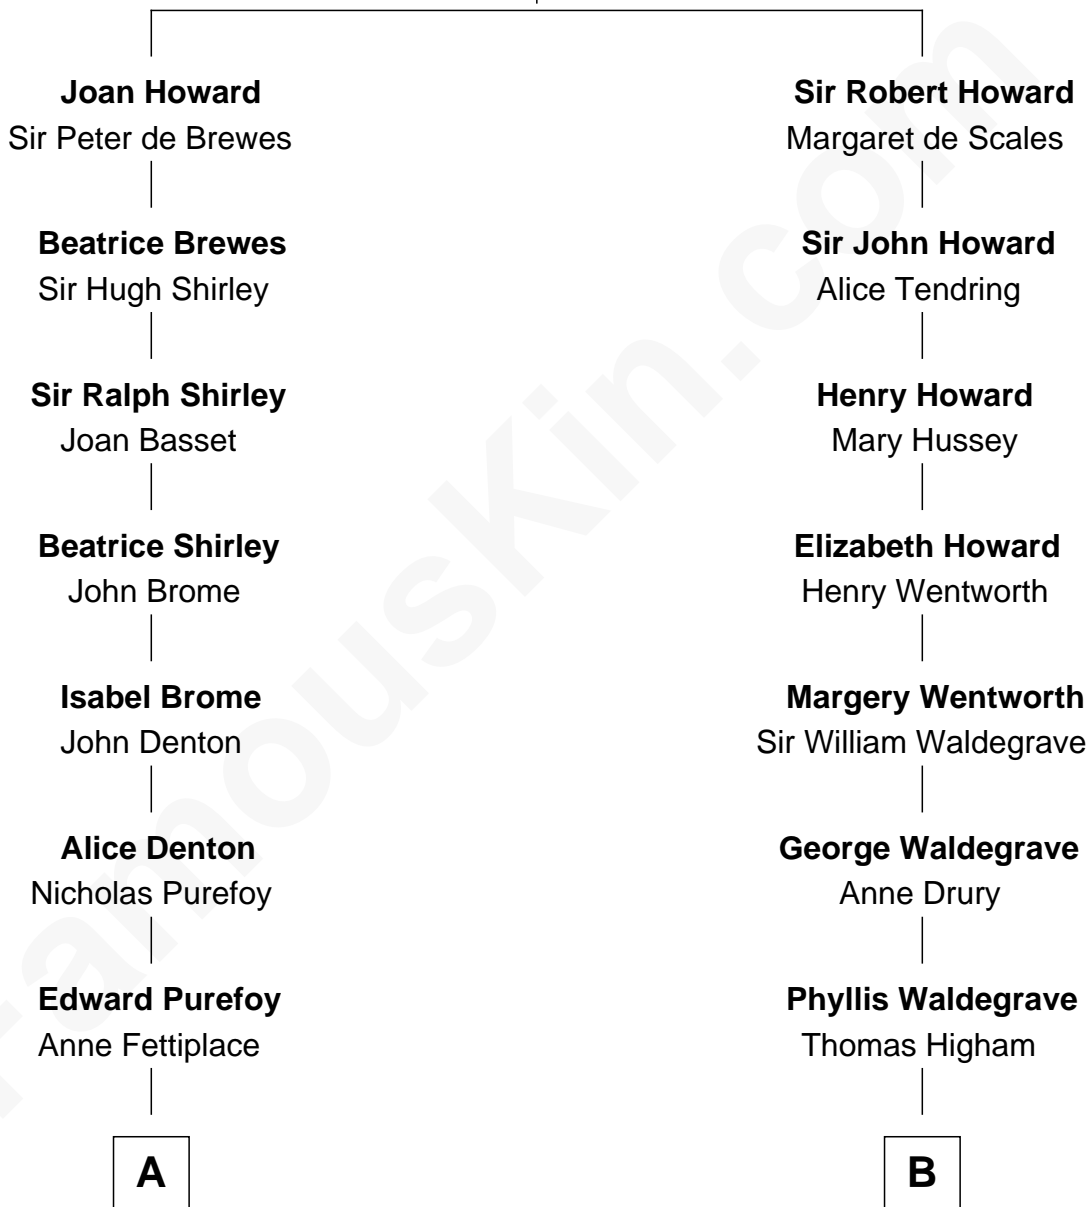

FamousKin.com Relationship Chart of

Keri Russell

TV and Movie Actress

10th cousin 11 times removed of

Rev. George Burroughs

Executed for Witchcraft, Salem 1692

Sir John Howard

Alice de Bois

C

—
John Lazelle Fish

Melvina Cheney

—
Karl Joseph Fish

Mary Emma McNeil

—
Emma Inez Fish

Kermit Sylvester Stephens

—
Stephanie Stephens