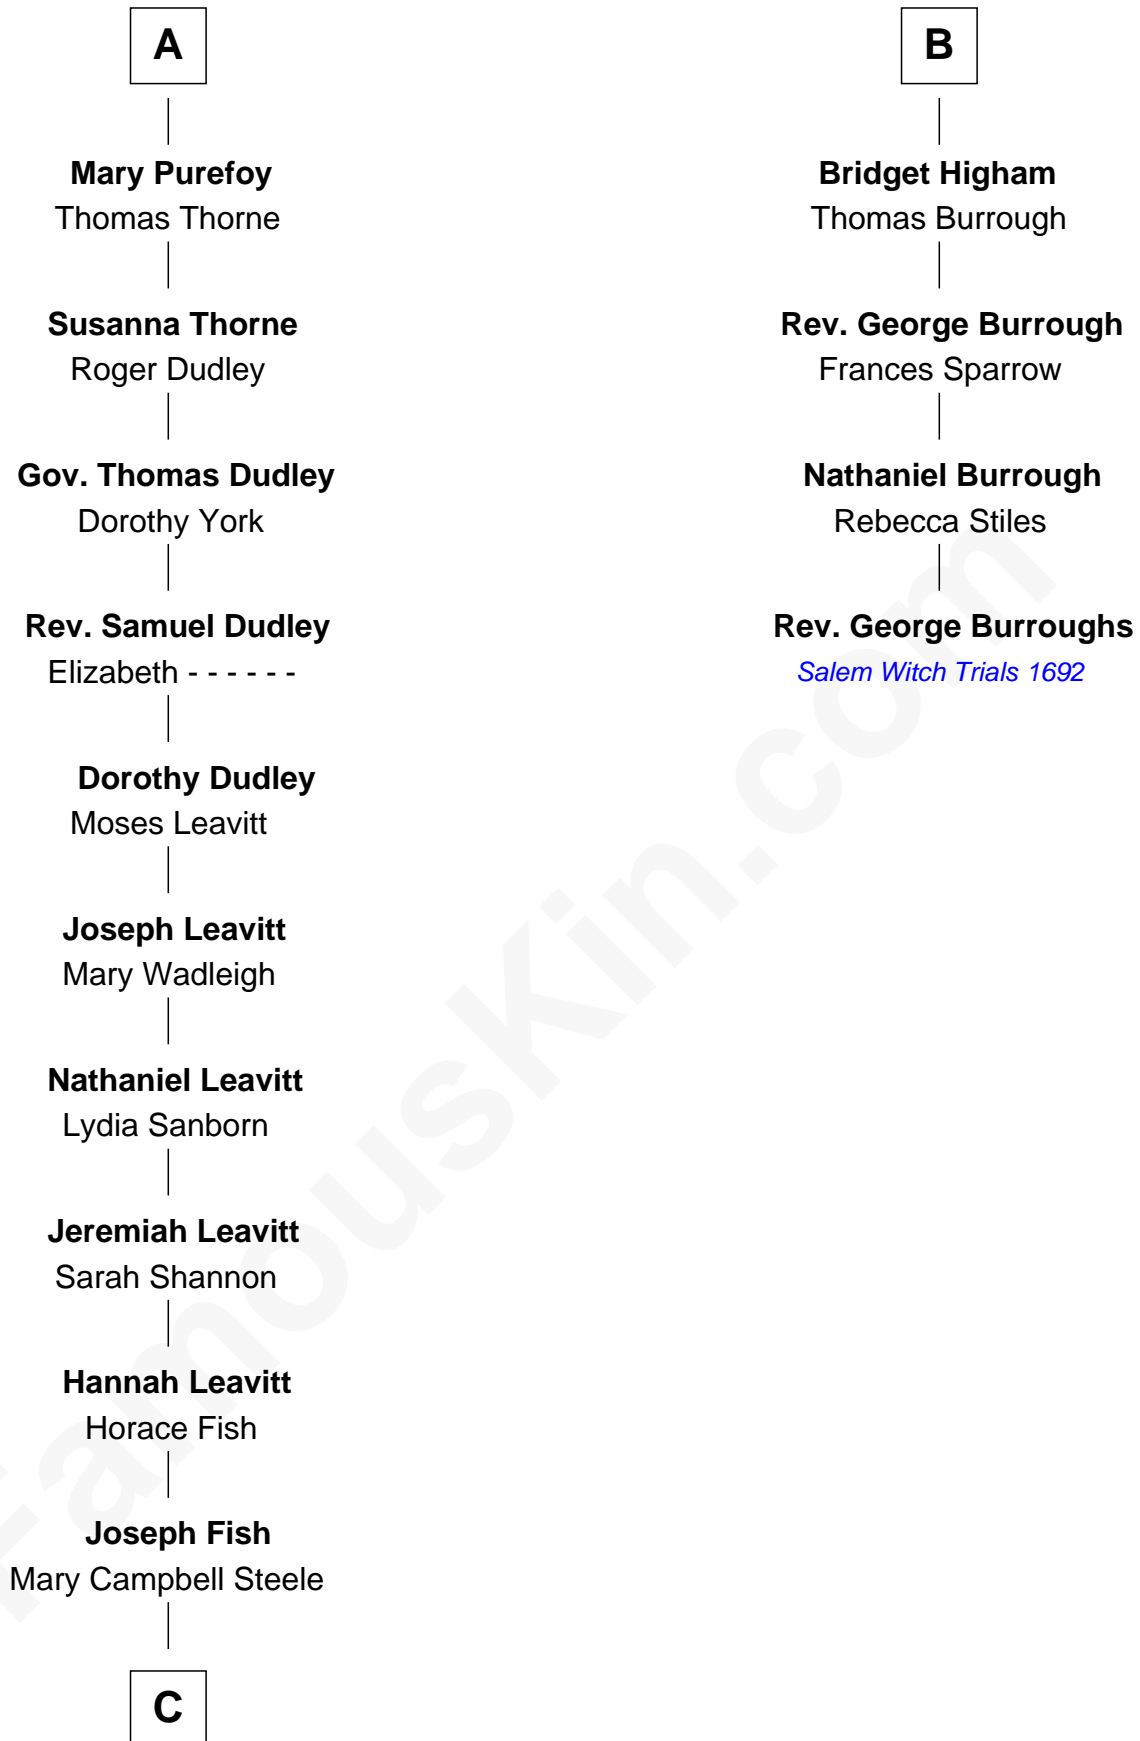

FamousKin.com Relationship Chart of

Keri Russell

TV and Movie Actress

10th cousin 11 times removed of

Rev. George Burroughs

Executed for Witchcraft, Salem 1692

Sir John Howard

Alice de Bois

C

—
John Lazelle Fish

Melvina Cheney

—
Karl Joseph Fish

Mary Emma McNeil

—
Emma Inez Fish

Kermit Sylvester Stephens

—
Stephanie Stephens