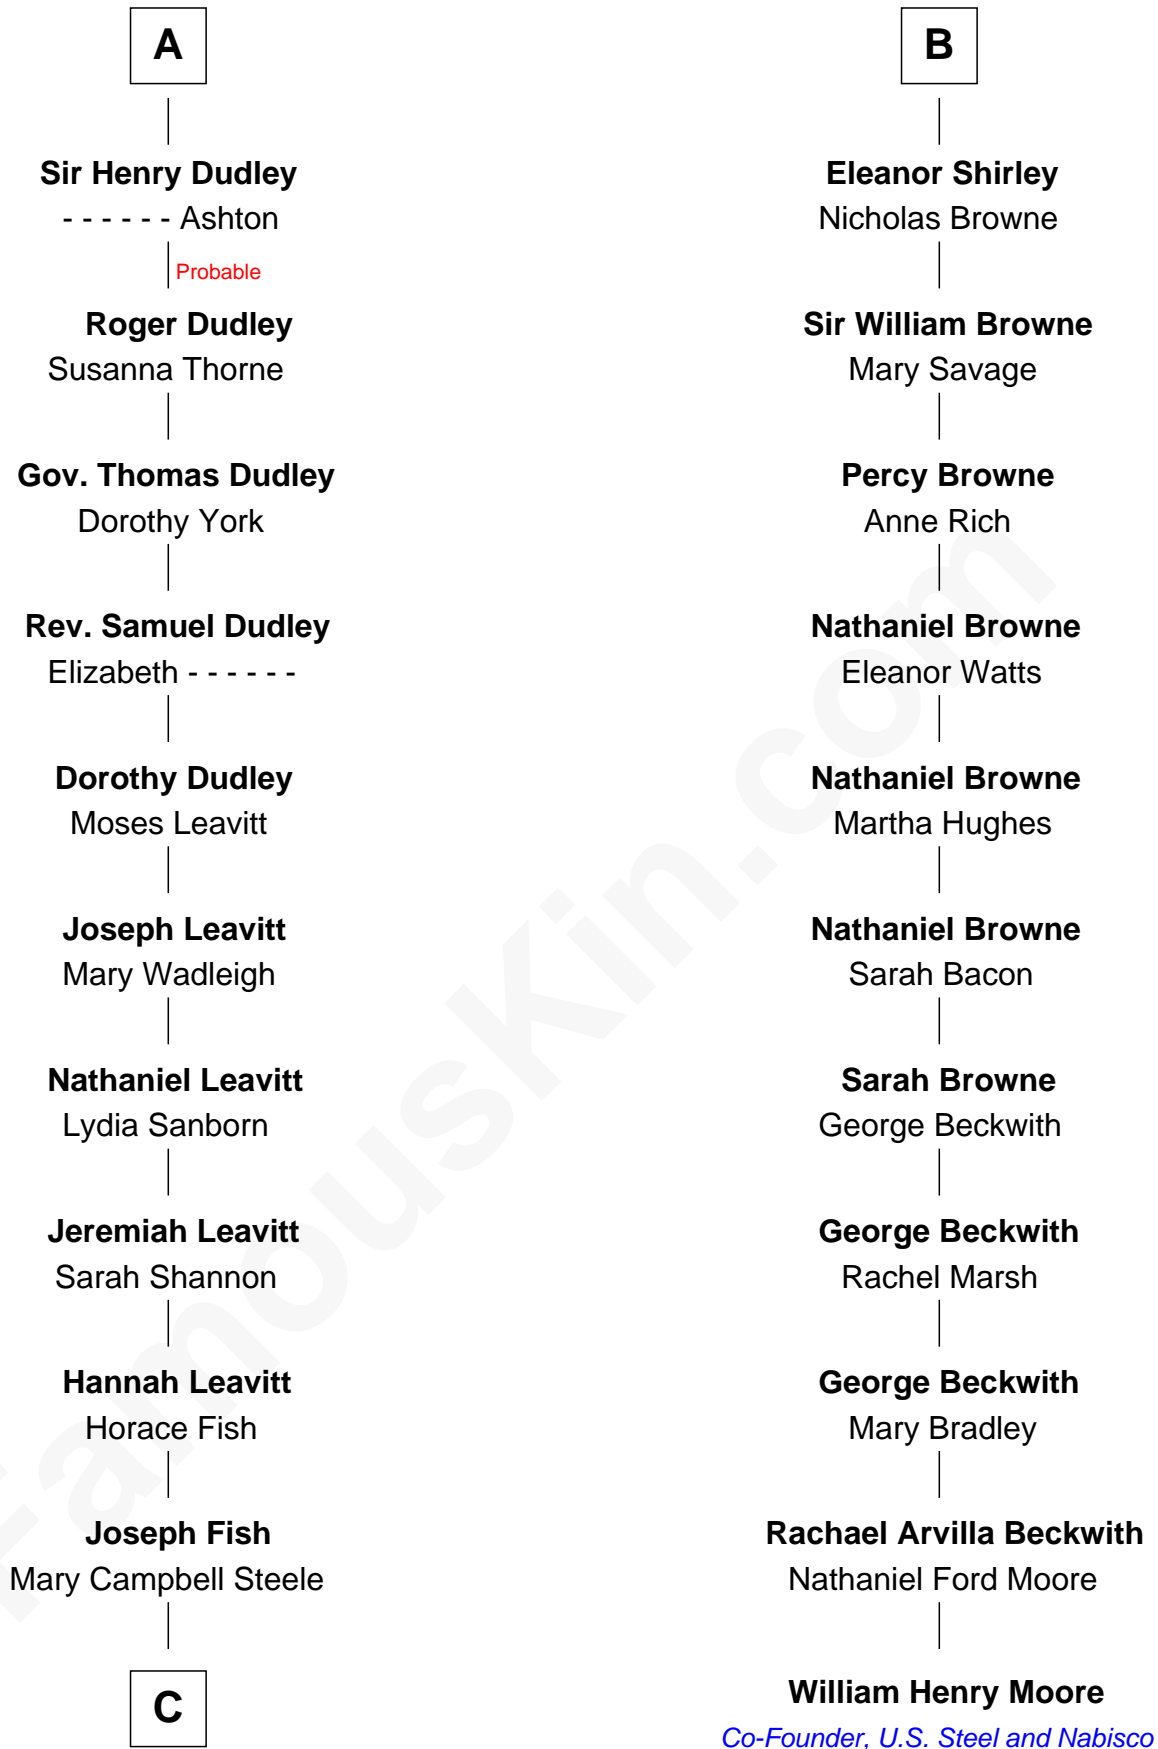

FamousKin.com Relationship Chart of

Keri Russell

TV and Movie Actress

17th cousin 4 times removed of

William Henry Moore

Co-Founder, U.S. Steel and Nabisco

C

John Lazelle Fish

Melvina Cheney

Karl Joseph Fish

Mary Emma McNeil

Emma Inez Fish

Kermit Sylvester Stephens

Stephanie Stephens

David Harold Russell

Keri Russell