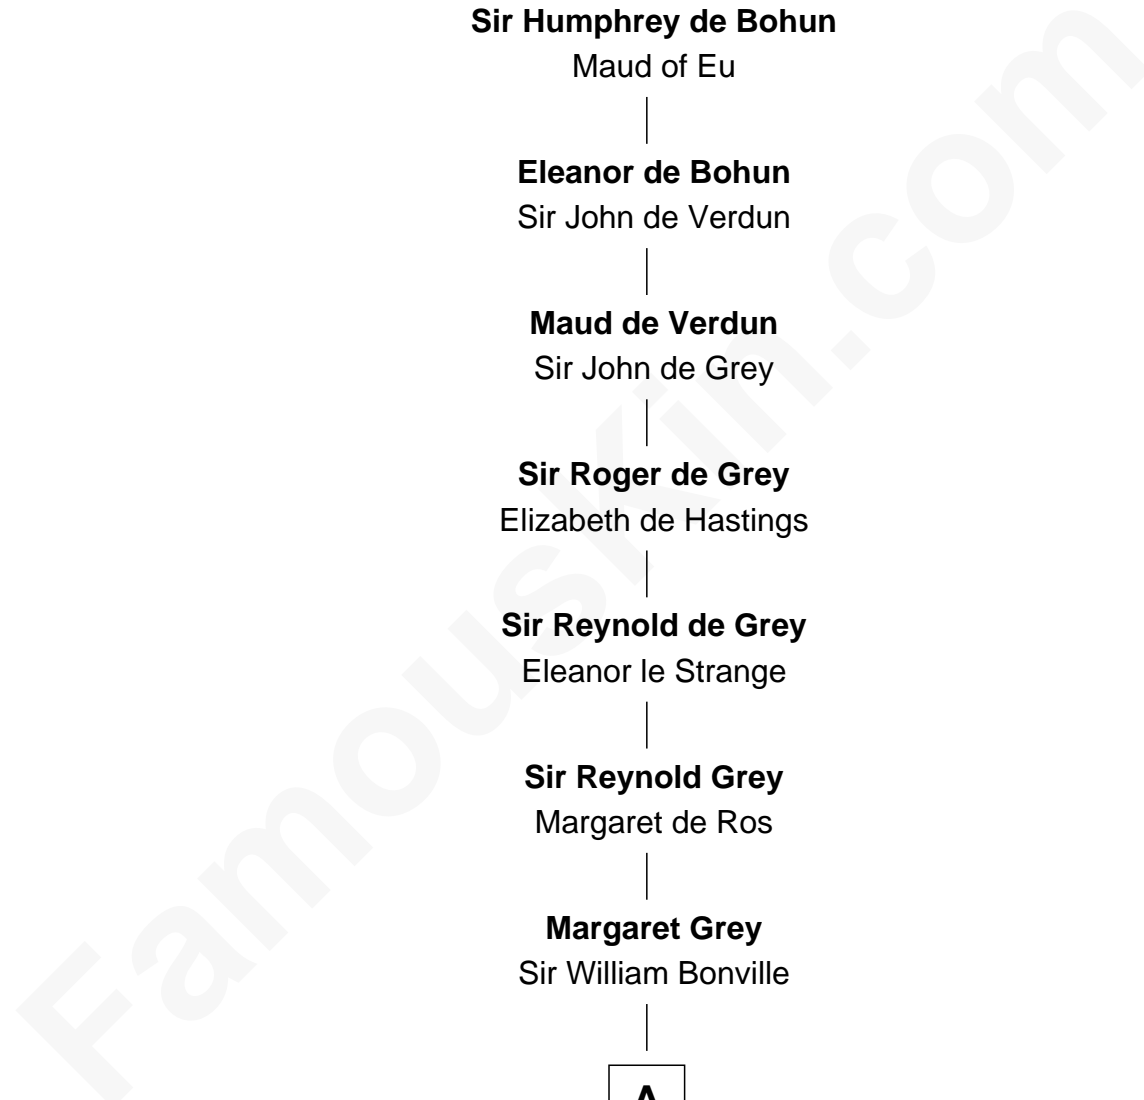

FamousKin.com Relationship Chart of

Keri Russell

TV and Movie Actress

24th Great-granddaughter of

Henry de Bohun

Magna Carta Surety

Henry de Bohun

Maud de Mandeville

Sir Reynold de Grey

Eleanor le Strange

Sir Reynold Grey

Margaret de Ros

Margaret Grey

Sir William Bonville

A

A

William Bonville
Elizabeth Harington

William Bonville
Katherine Neville

Cecily Bonville
Thomas Grey

Cecily Grey
Sir John Sutton

Sir Henry Dudley
----- Ashton

Probable

Roger Dudley
Susanna Thorne

Gov. Thomas Dudley
Dorothy York