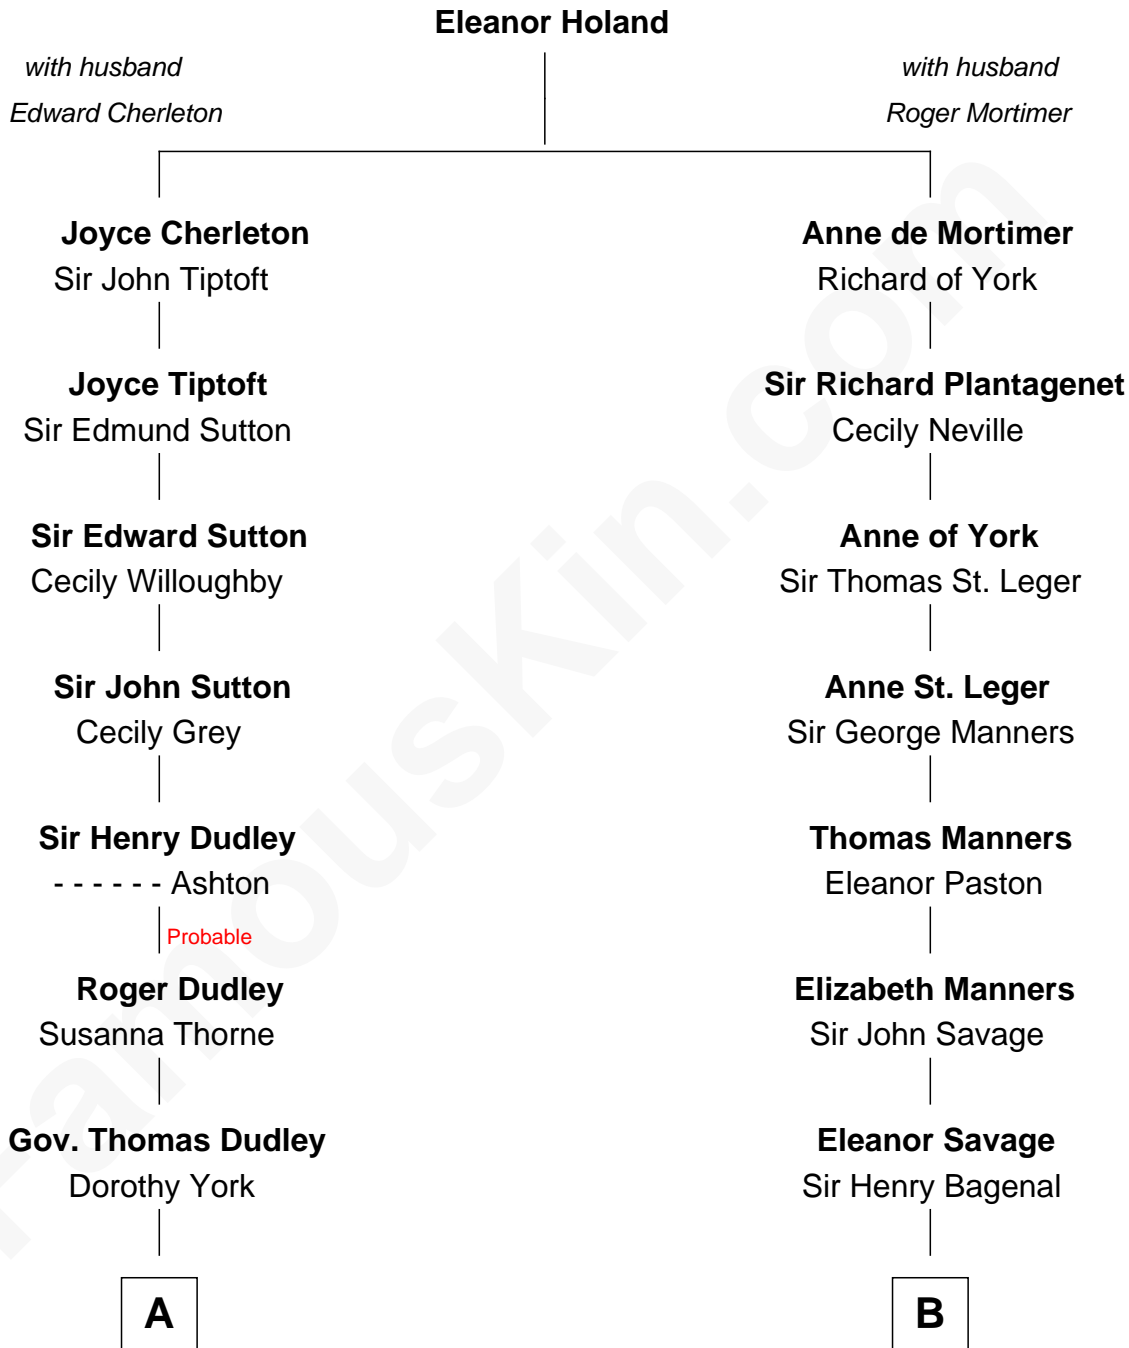

FamousKin.com Relationship Chart of

Keri Russell

TV and Movie Actress

16th cousin 2 times removed of

Sir Winston Churchill

Prime Minister of the United Kingdom

C

Stephanie Stephens

David Harold Russell

Keri Russell

TV and Movie Actress

FamousKin.com