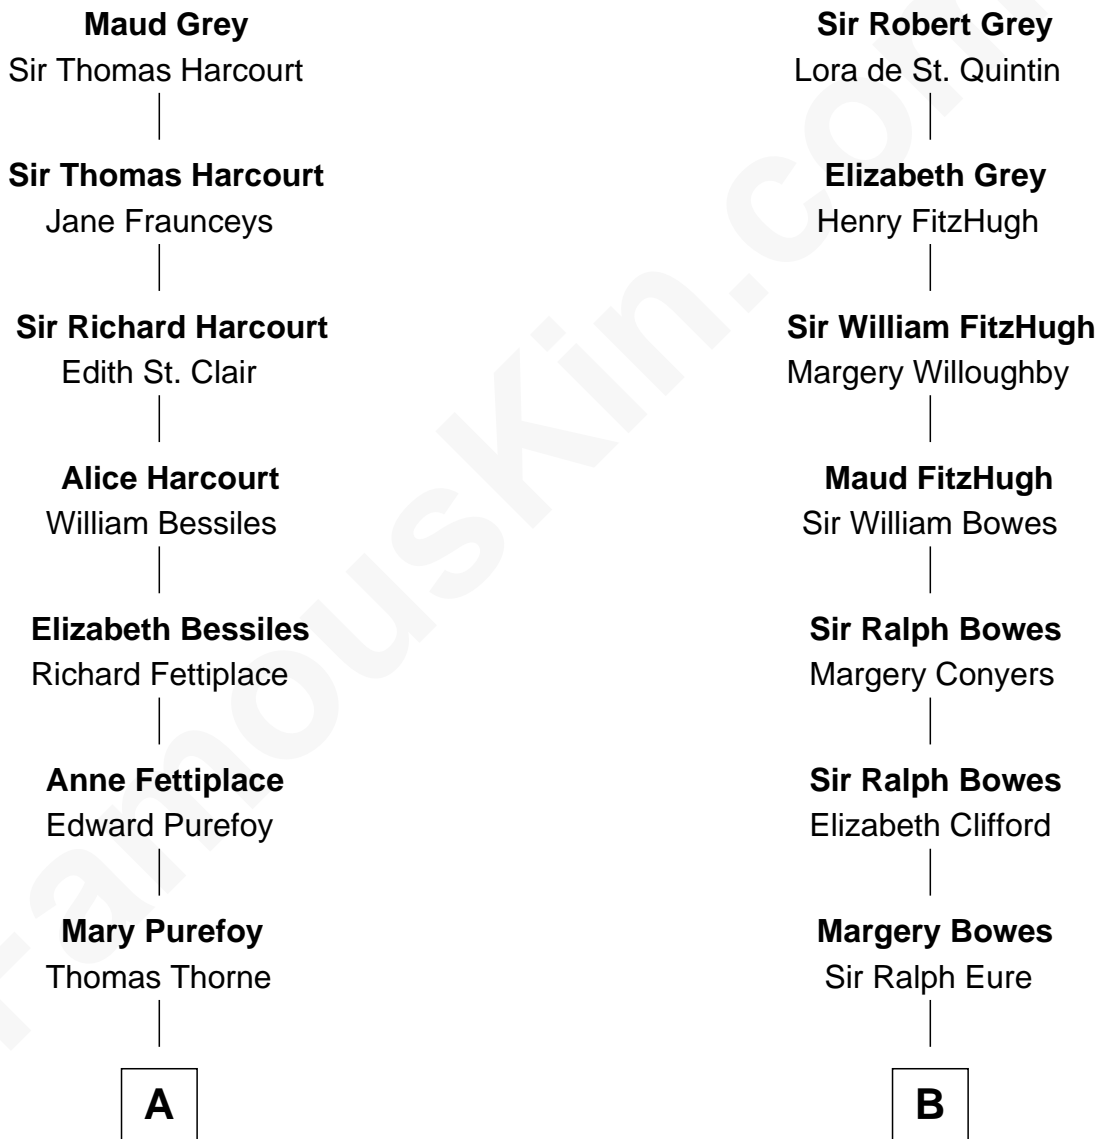

FamousKin.com Relationship Chart of

Keri Russell

TV and Movie Actress

17th cousin 3 times removed of

William Howard Taft

27th U.S. President

Sir John Grey

Avice Marmion

C

—
Karl Joseph Fish
Mary Emma McNeil

—
Emma Inez Fish
Kermit Sylvester Stephens

—
Stephanie Stephens
David Harold Russell

—
Keri Russell
TV and Movie Actress

FamousKin.com