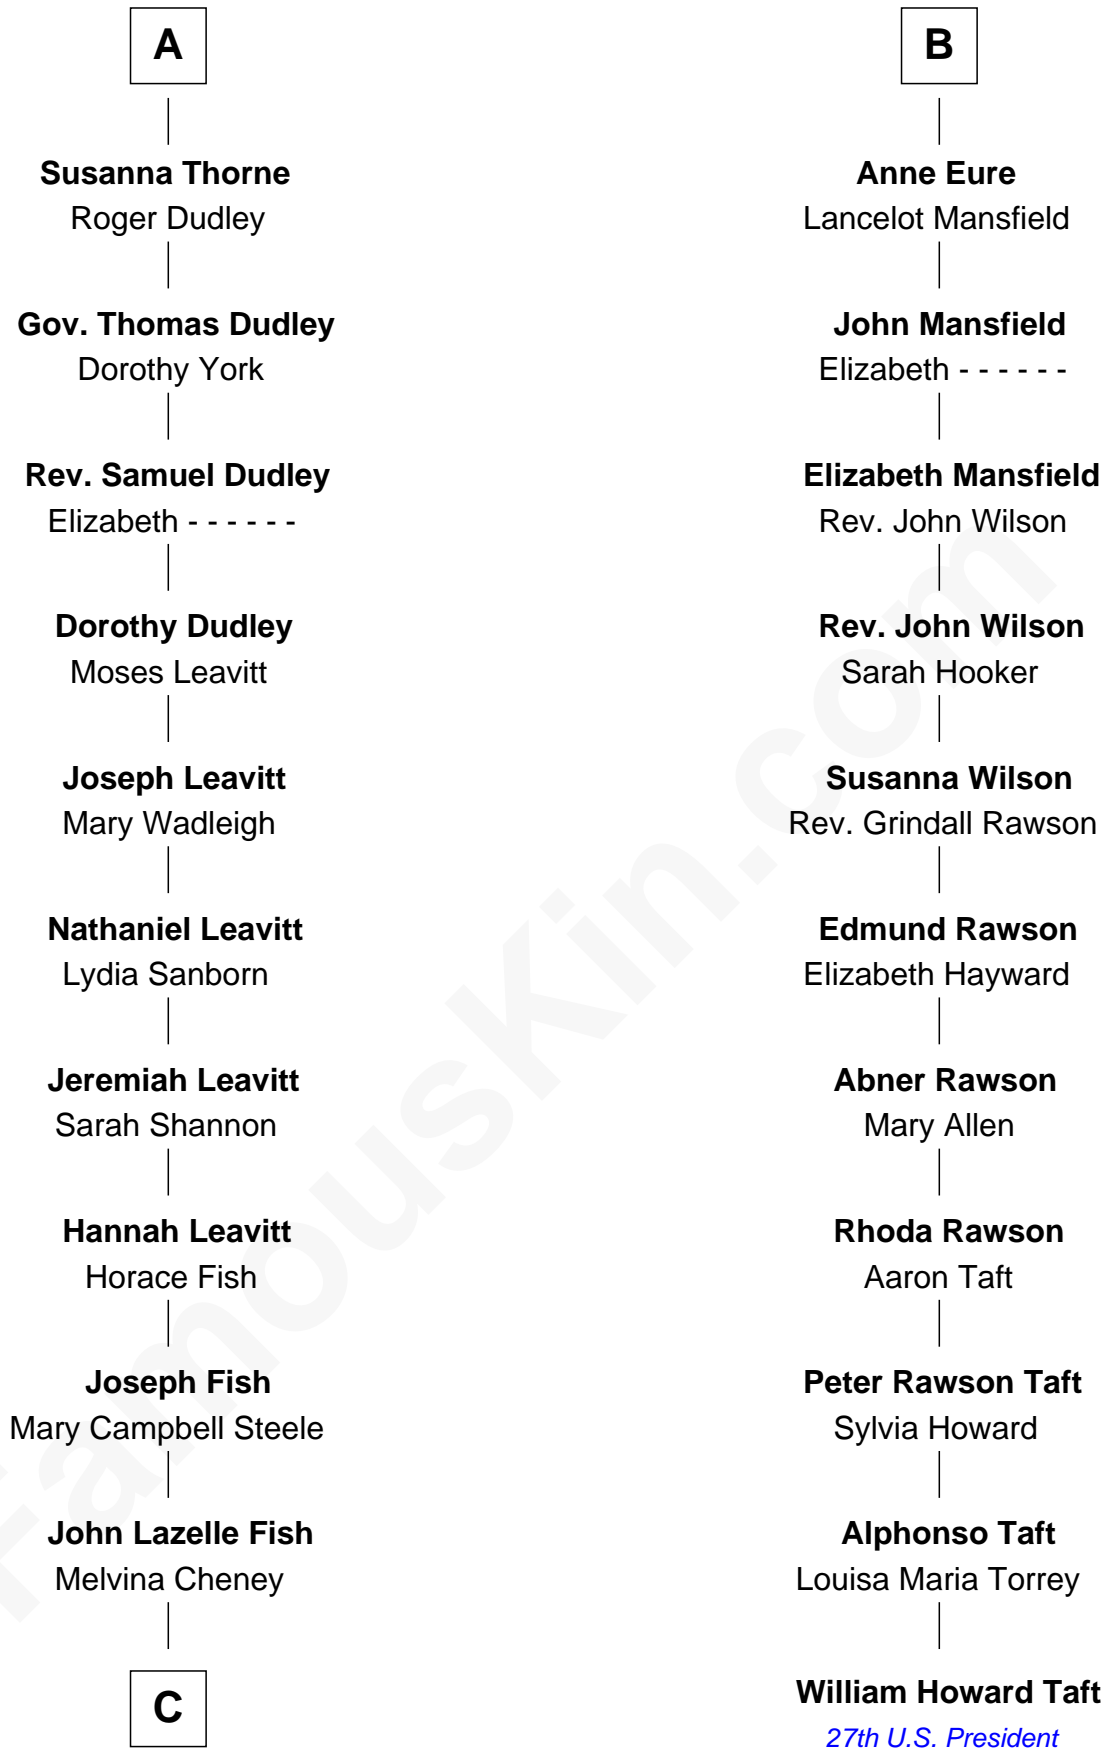

FamousKin.com Relationship Chart of

Keri Russell

TV and Movie Actress

17th cousin 3 times removed of

William Howard Taft

27th U.S. President

Sir John Grey

Avice Marmion

C

—
Karl Joseph Fish
Mary Emma McNeil

—
Emma Inez Fish
Kermit Sylvester Stephens

—
Stephanie Stephens
David Harold Russell

—
Keri Russell
TV and Movie Actress

FamousKin.com