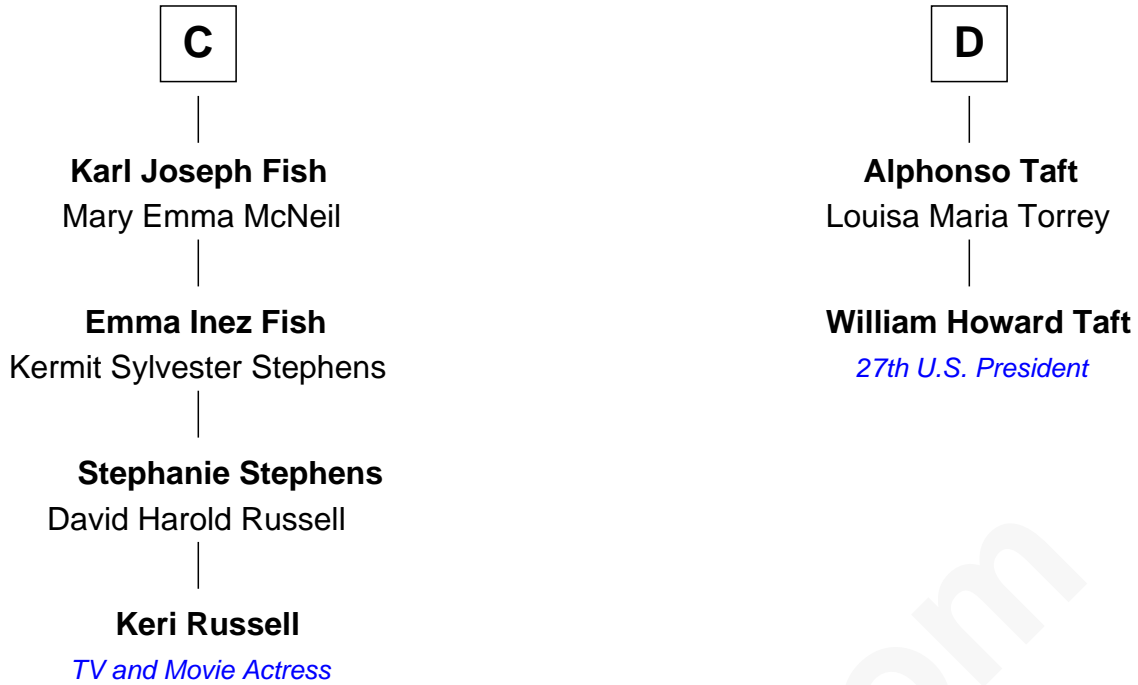

FamousKin.com Relationship Chart of

Keri Russell

TV and Movie Actress

18th cousin 2 times removed of

William Howard Taft

27th U.S. President

Sir Maurice de Berkeley

Eve la Zouche

Thomas de Berkeley
Katherine de Clyvedon

Sir John Berkeley
Elizabeth Betteshorne

Elizabeth Berkeley
Sir John Sutton

Sir Edmund Sutton
Joyce Tiptoft

Sir Edward Sutton
Cecily Willoughby

Sir John Sutton
Cecily Grey

Sir Henry Dudley
----- Ashton

Probable

A

Isabel de Berkeley
Sir Robert de Clifford

Sir Roger de Clifford
Maud de Beauchamp

Katherine de Clifford
Sir Ralph de Greystoke

Joan de Greystoke
Sir William Bowes

Sir William Bowes
Maud FitzHugh

Sir Ralph Bowes
Margery Conyers

Sir Ralph Bowes
Elizabeth Clifford

B

FamousKin.com