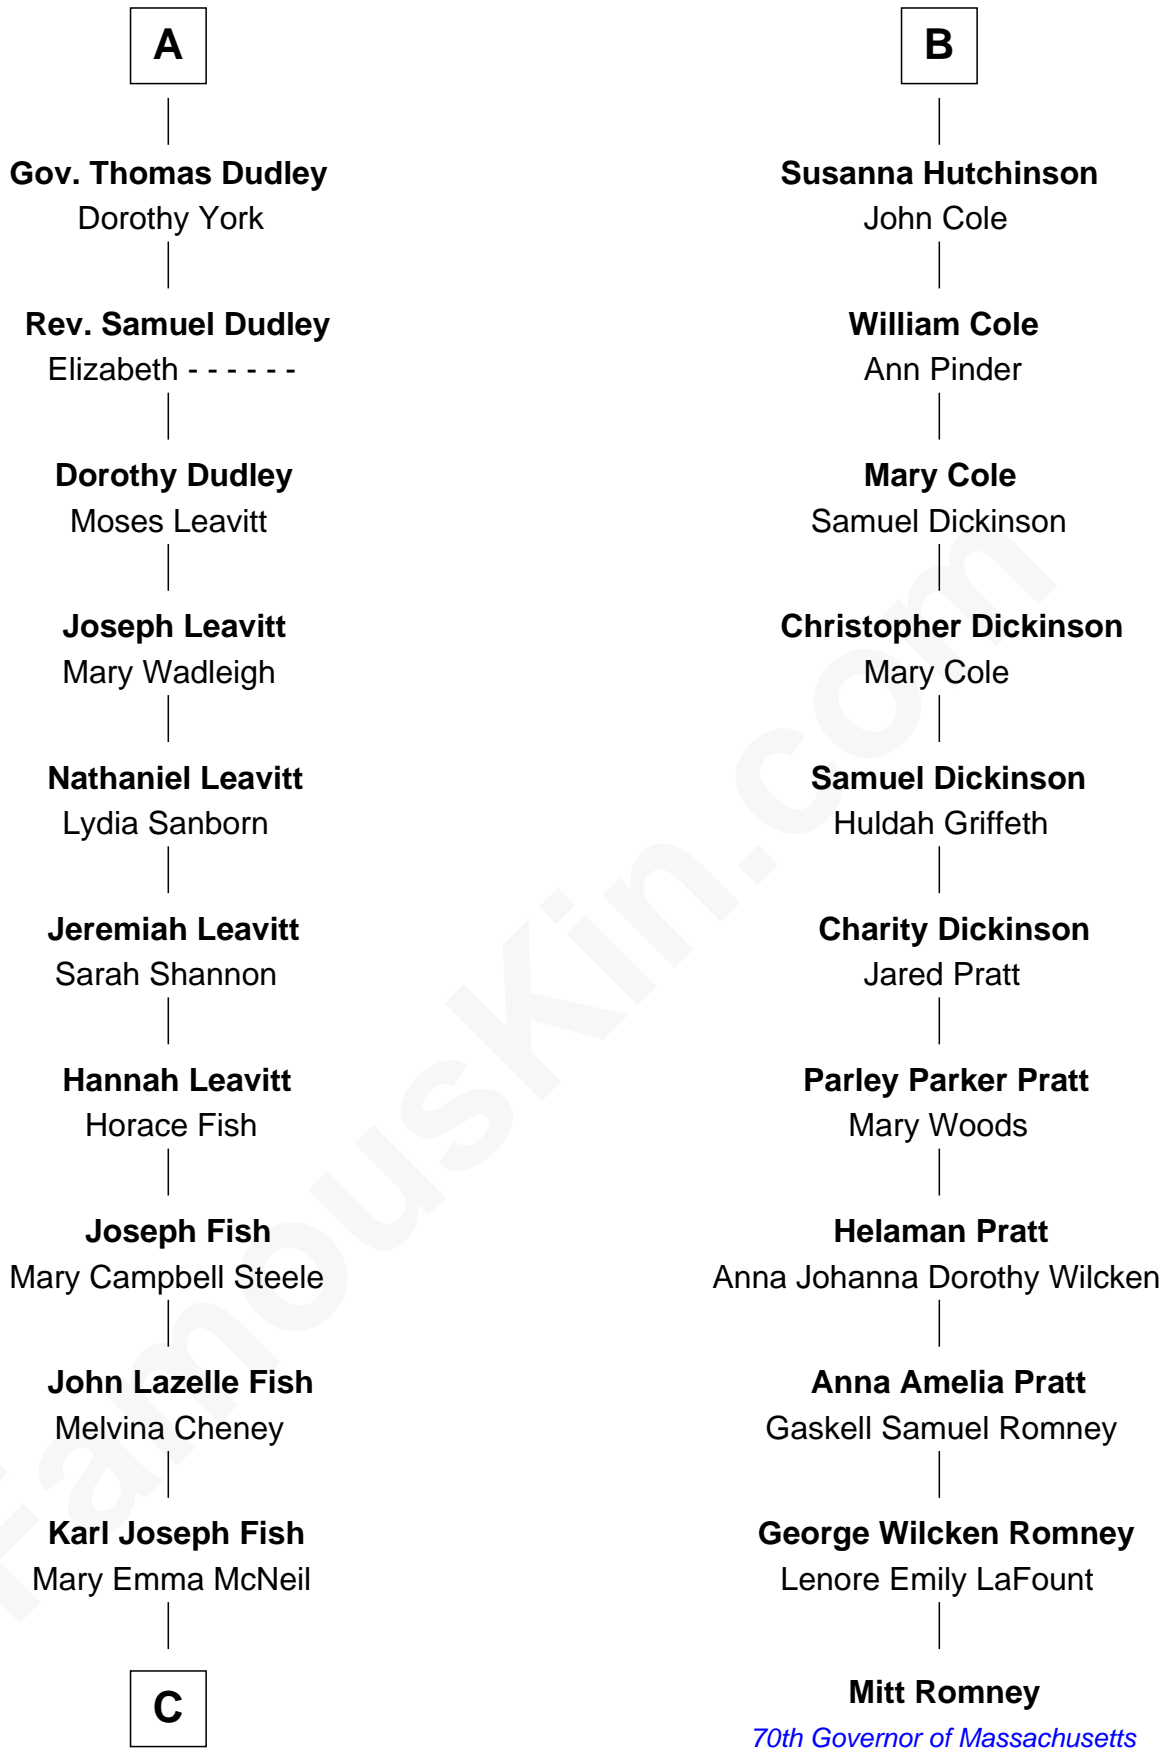

FamousKin.com Relationship Chart of

Keri Russell

TV and Movie Actress

17th cousin 2 times removed of

Mitt Romney

70th Governor of Massachusetts

Sir Walter Blount

Sancha de Ayala

Sir Thomas Blount

Margaret de Gresley

Sir Thomas Blount

Agnes Hawley

Anne Blount

William Marbury

Robert Marbury

Katherine Williamson

William Marbury

Agnes Lenton

Rev. Francis Marbury

Bridget Dryden

Anne Marbury

William Hutchinson

B

C

Emma Inez Fish
Kermit Sylvester Stephens

Stephanie Stephens
David Harold Russell

Keri Russell
TV and Movie Actress

FamousKin.com