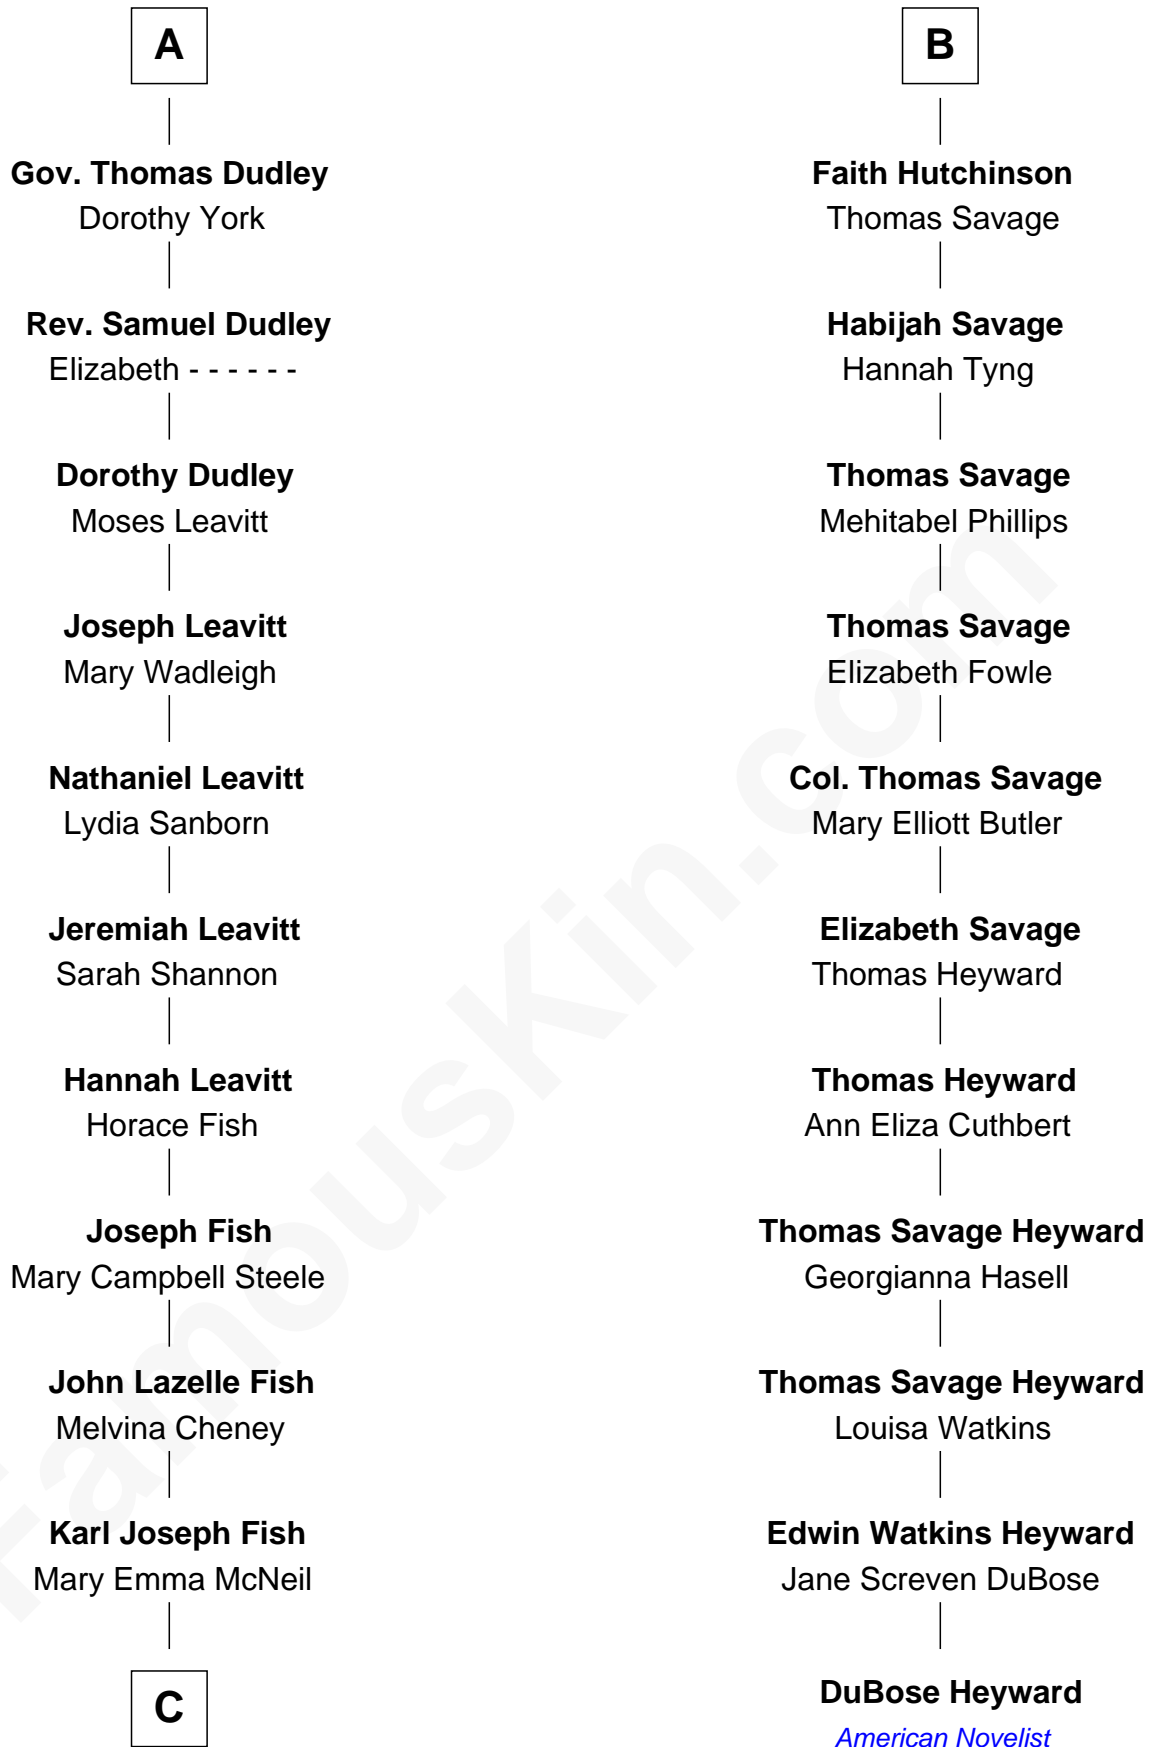

FamousKin.com Relationship Chart of

Keri Russell

TV and Movie Actress

17th cousin 2 times removed of

DuBose Heyward

Author of Porgy (Porgy & Bess)

Sir Walter Blount

Sancha de Ayala

Sir Thomas Blount

Margaret de Gresley

Sir Thomas Blount

Agnes Hawley

Anne Blount

William Marbury

Robert Marbury

Katherine Williamson

William Marbury

Agnes Lenton

Rev. Francis Marbury

Bridget Dryden

Anne Marbury

William Hutchinson

B

C

Emma Inez Fish
Kermit Sylvester Stephens

Stephanie Stephens
David Harold Russell

Keri Russell
TV and Movie Actress

FamousKin.com