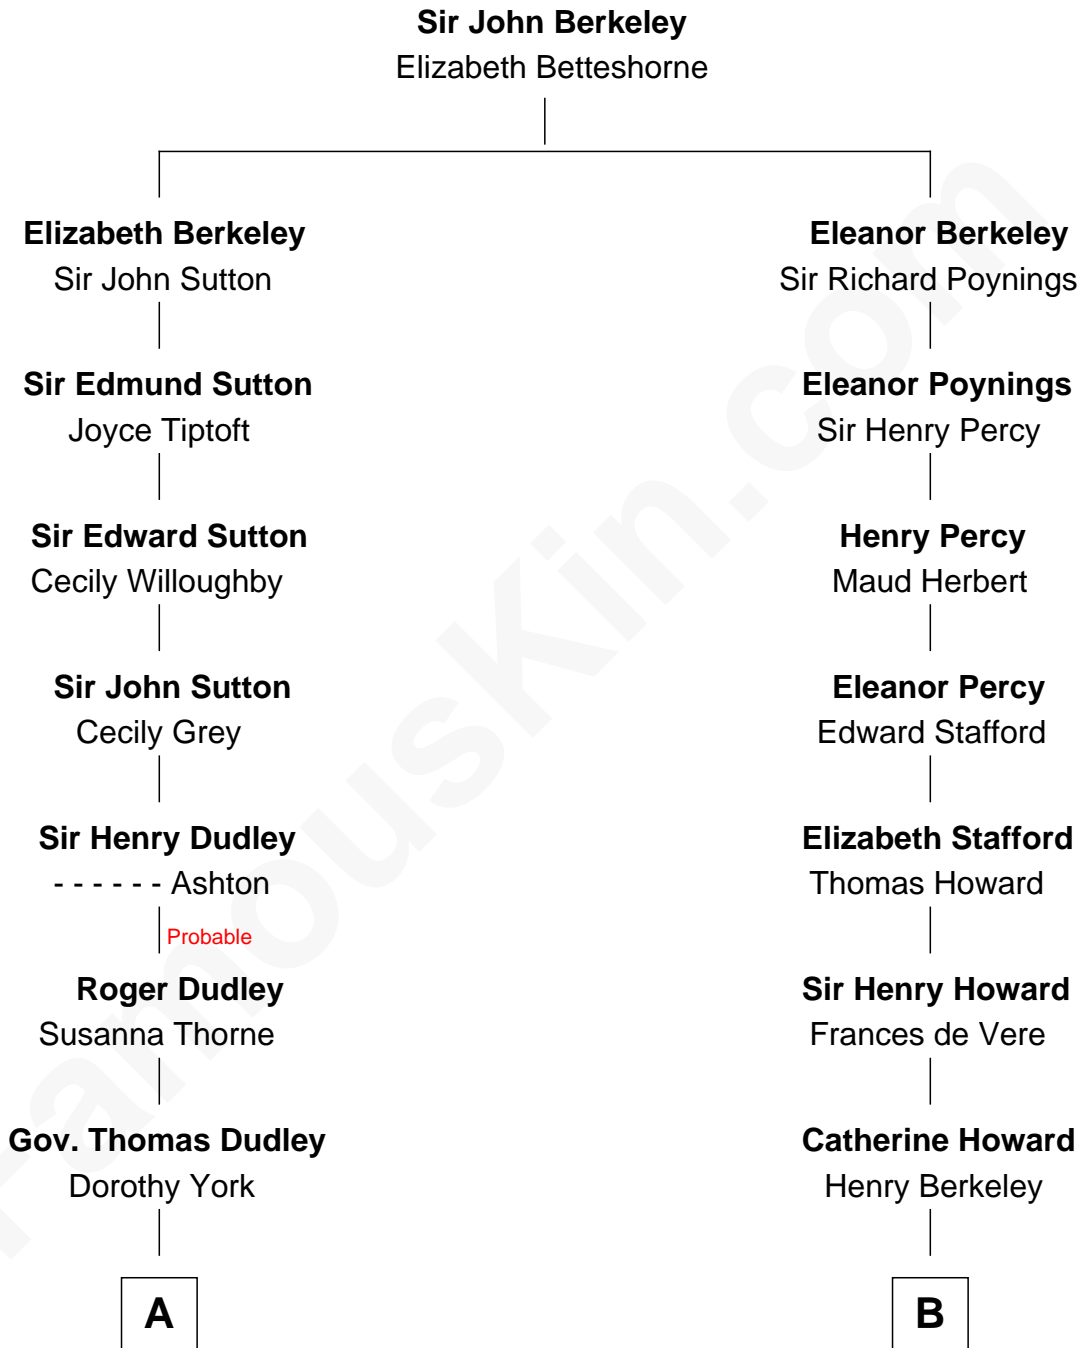

FamousKin.com Relationship Chart of

Keri Russell

TV and Movie Actress

15th cousin 3 times removed of

Francis Scott Key

Author of "The Star Spangled Banner"

C

Stephanie Stephens

David Harold Russell

Keri Russell

TV and Movie Actress

FamousKin.com