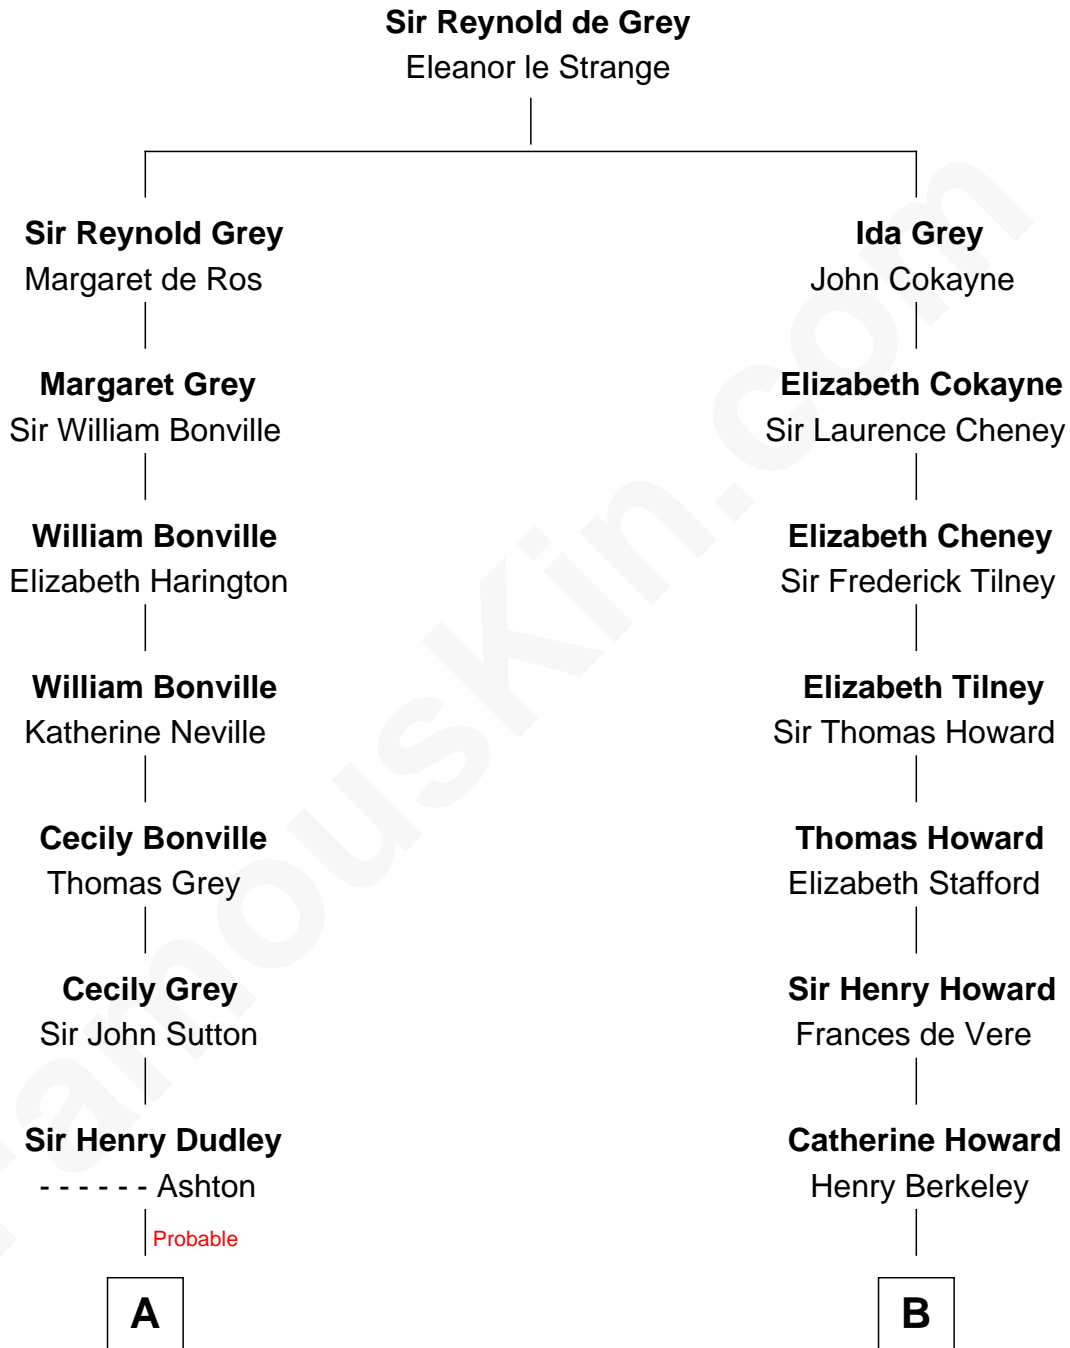

FamousKin.com Relationship Chart of

Keri Russell

TV and Movie Actress

15th cousin 5 times removed of

Francis Scott Key

Author of "The Star Spangled Banner"

C

—
Karl Joseph Fish
Mary Emma McNeil

—
Emma Inez Fish
Kermit Sylvester Stephens

—
Stephanie Stephens
David Harold Russell

—
Keri Russell
TV and Movie Actress

FamousKin.com