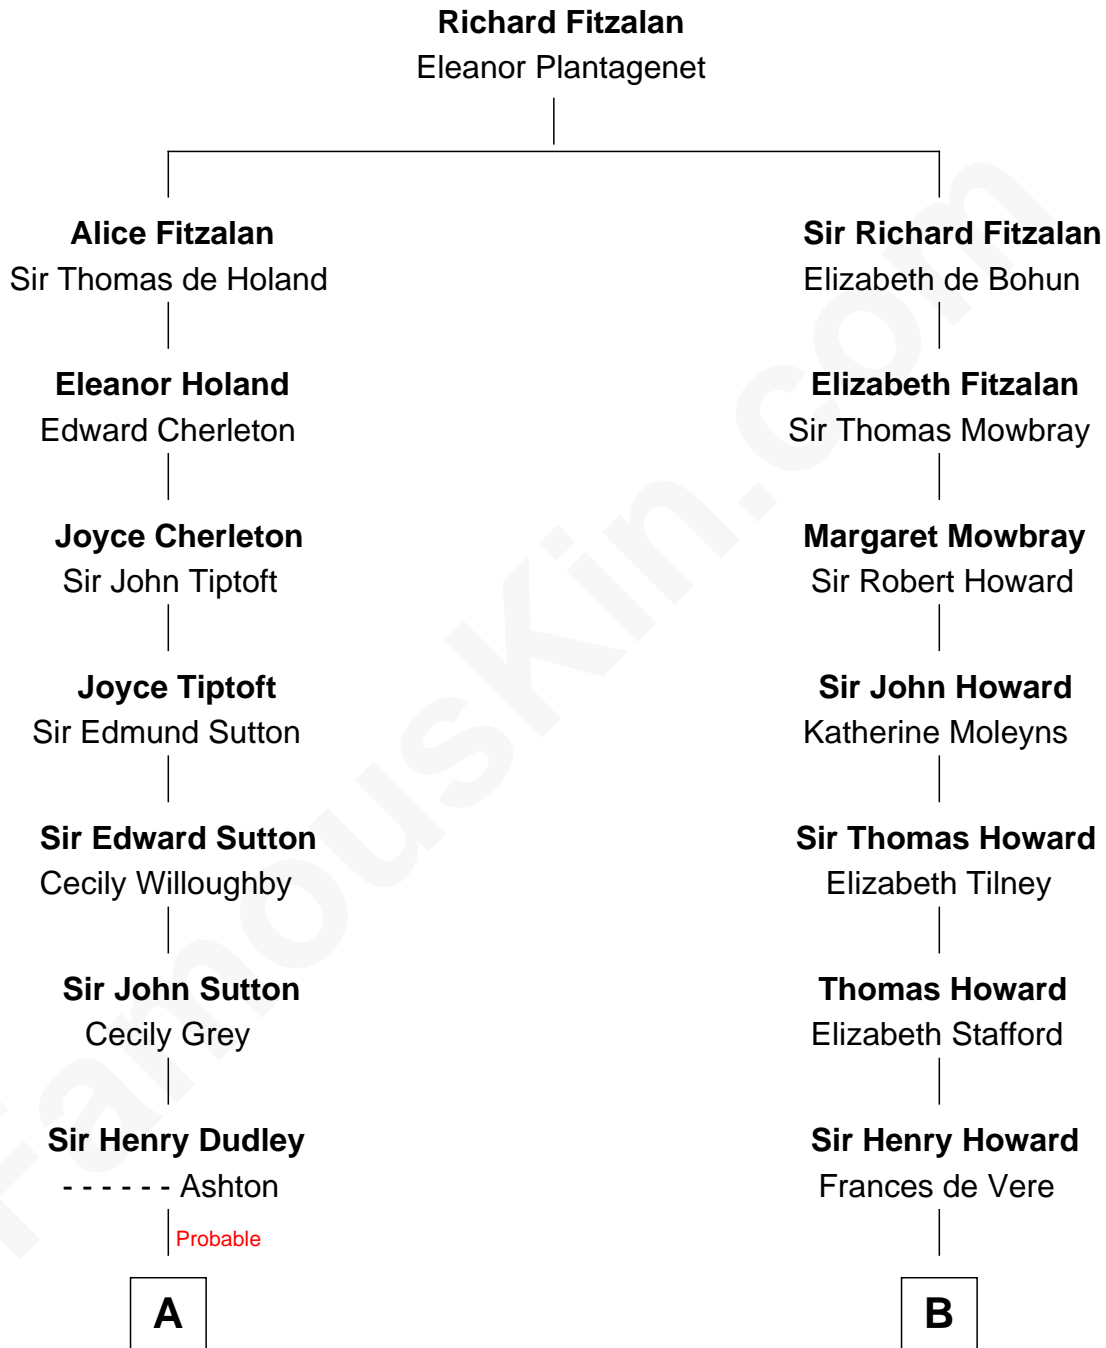

FamousKin.com Relationship Chart of

Keri Russell

TV and Movie Actress

16th cousin 4 times removed of

Francis Scott Key

Author of "The Star Spangled Banner"

C

—
Karl Joseph Fish
Mary Emma McNeil

—
Emma Inez Fish
Kermit Sylvester Stephens

—
Stephanie Stephens
David Harold Russell

—
Keri Russell
TV and Movie Actress

FamousKin.com