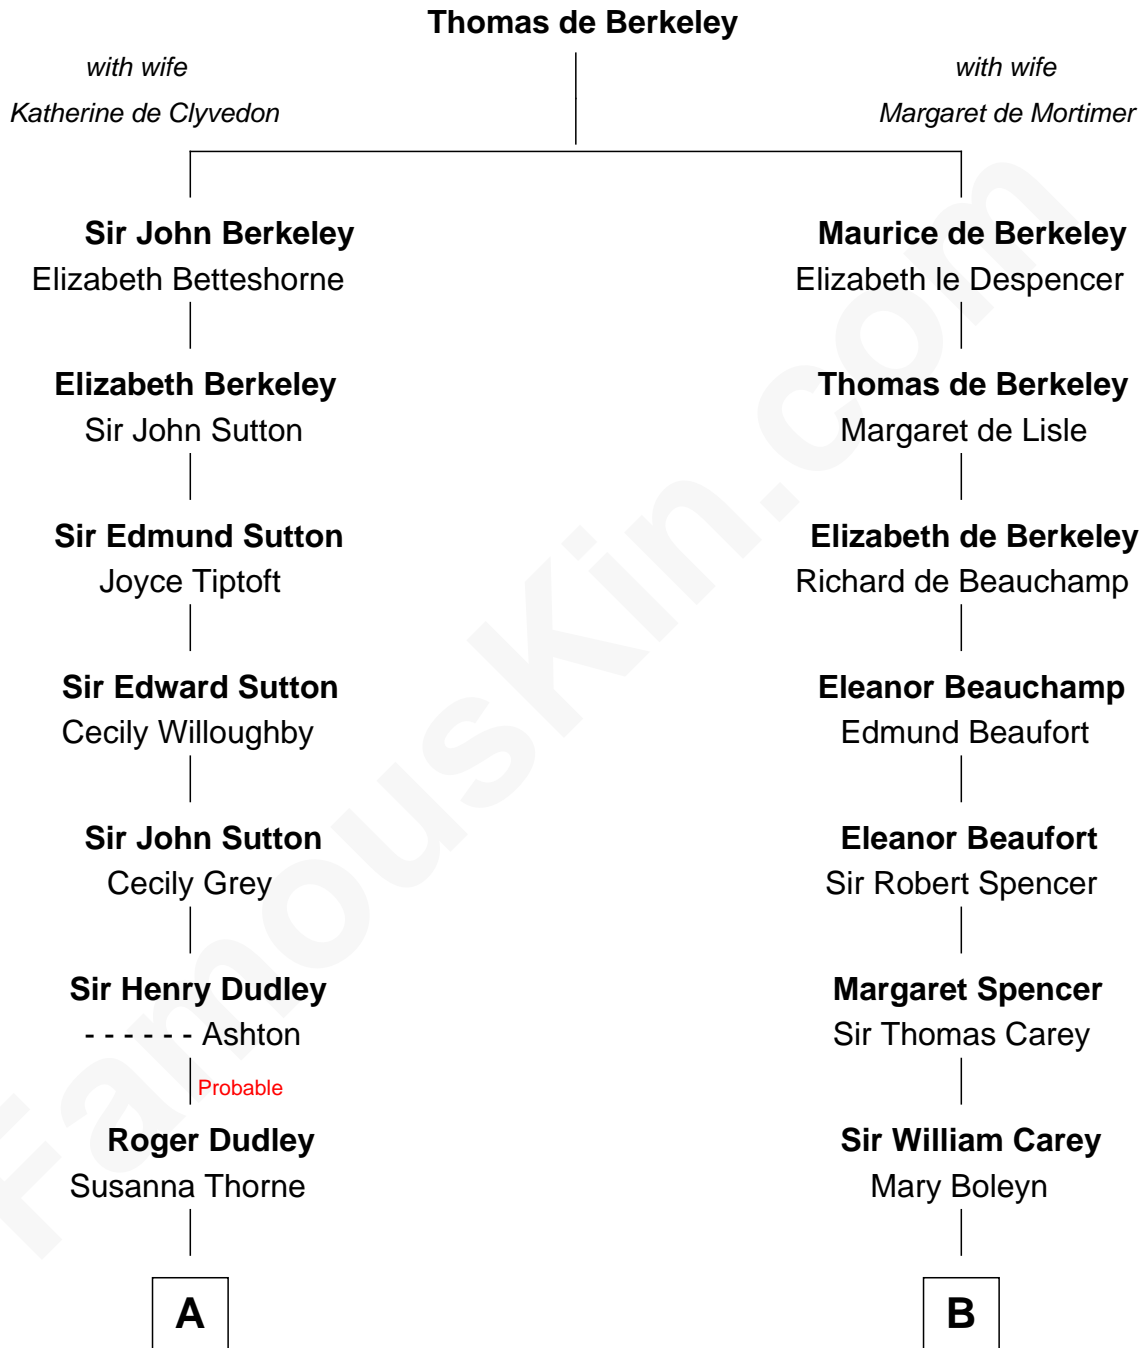

# FamousKin.com Relationship Chart of

**Keri Russell**

*TV and Movie Actress*

18th cousin 1 time removed of

**John D. Rockefeller**

*Founder of the Standard Oil Company*

**C**

**Emma Inez Fish**  
Kermit Sylvester Stephens

**Stephanie Stephens**  
David Harold Russell

**Keri Russell**  
*TV and Movie Actress*

**D**

**William Avery Rockefeller**  
Eliza Davison

**John D. Rockefeller**  
*Founder of the Standard Oil Company*

FamousKin.com