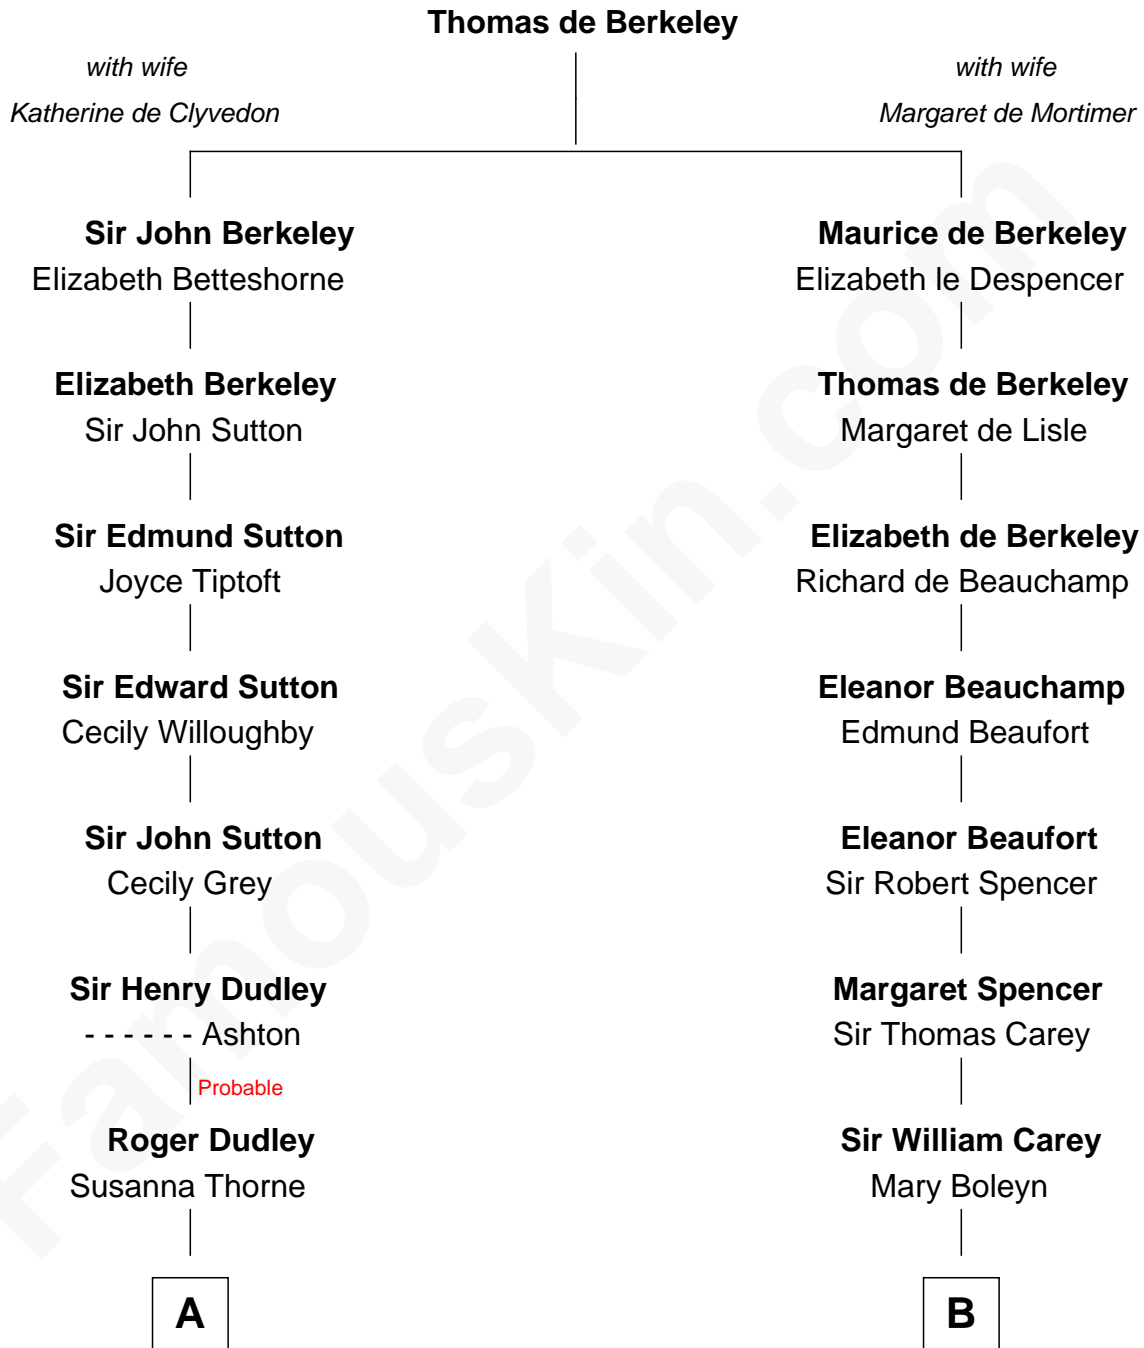

FamousKin.com Relationship Chart of

Keri Russell

TV and Movie Actress

19th cousin 1 time removed of

Nelson Rockefeller

41st U.S. Vice-President

C

Emma Inez Fish
Kermit Sylvester Stephens

Stephanie Stephens
David Harold Russell

Keri Russell
TV and Movie Actress

D

William Avery Rockefeller
Eliza Davison

John Davison Rockefeller
Laura Celestia Spelman

John Davison Rockefeller
Abby Greene Aldrich

Nelson Rockefeller
41st U.S. Vice-President

FamousKin.com