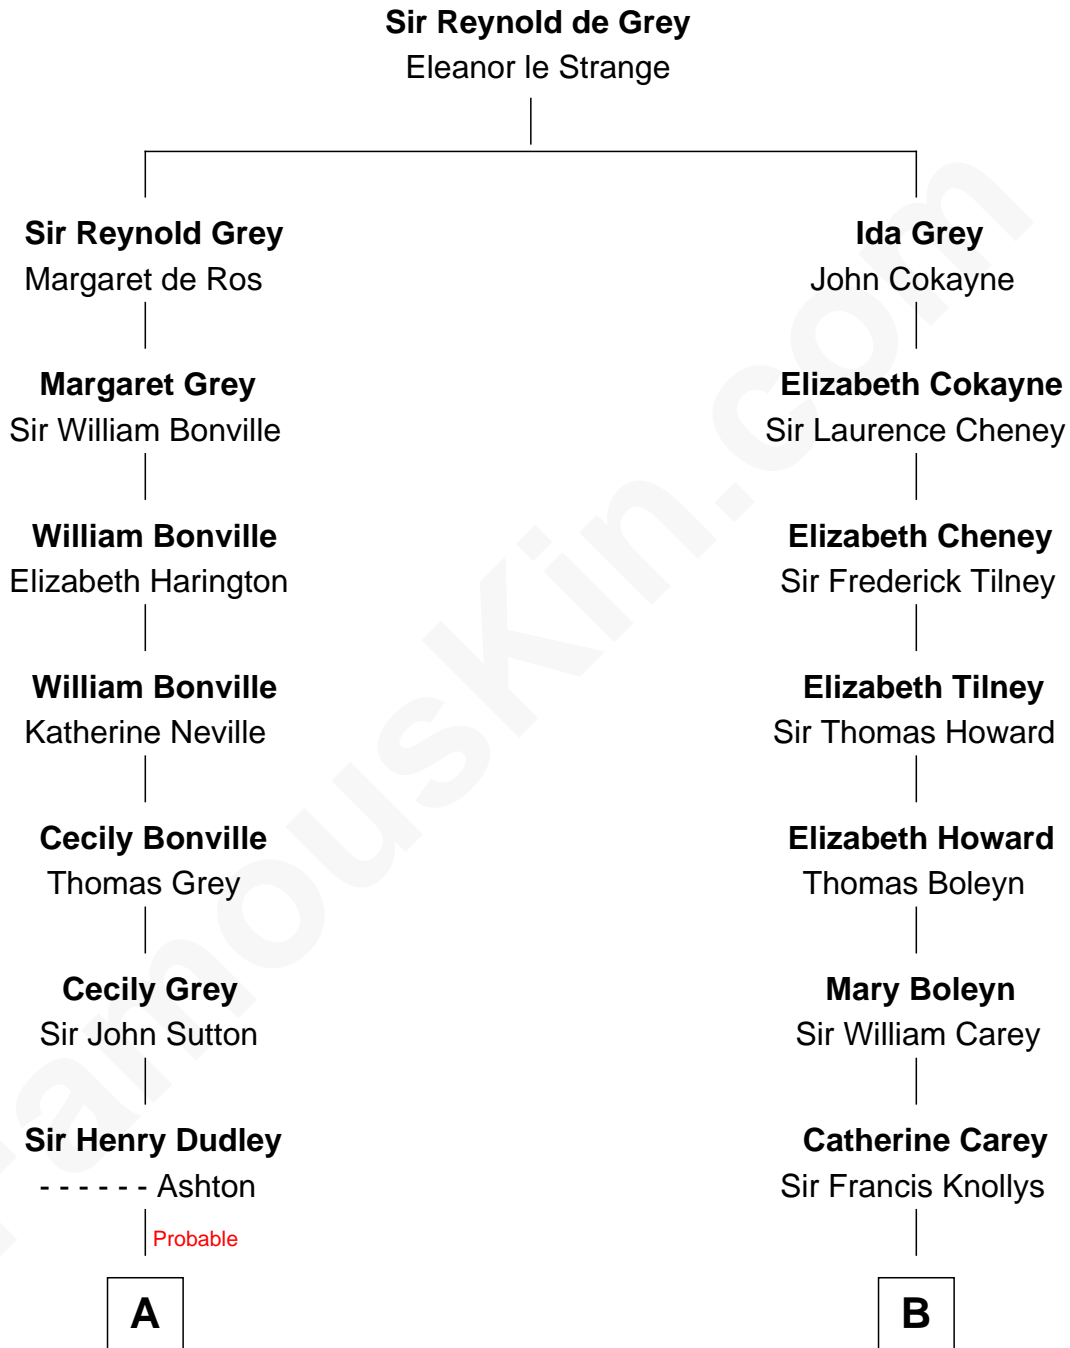

## Relationship Chart of

**Keri Russell**

*TV and Movie Actress*

19th cousin 1 time removed of

**Nelson Rockefeller**

*41st U.S. Vice-President*

**C**

**Karl Joseph Fish**  
Mary Emma McNeil

**Emma Inez Fish**  
Kermit Sylvester Stephens

**Stephanie Stephens**  
David Harold Russell

**Keri Russell**  
*TV and Movie Actress*

**D**

**John Davison Rockefeller**  
Laura Celestia Spelman

**John Davison Rockefeller**  
Abby Greene Aldrich

**Nelson Rockefeller**  
*41st U.S. Vice-President*