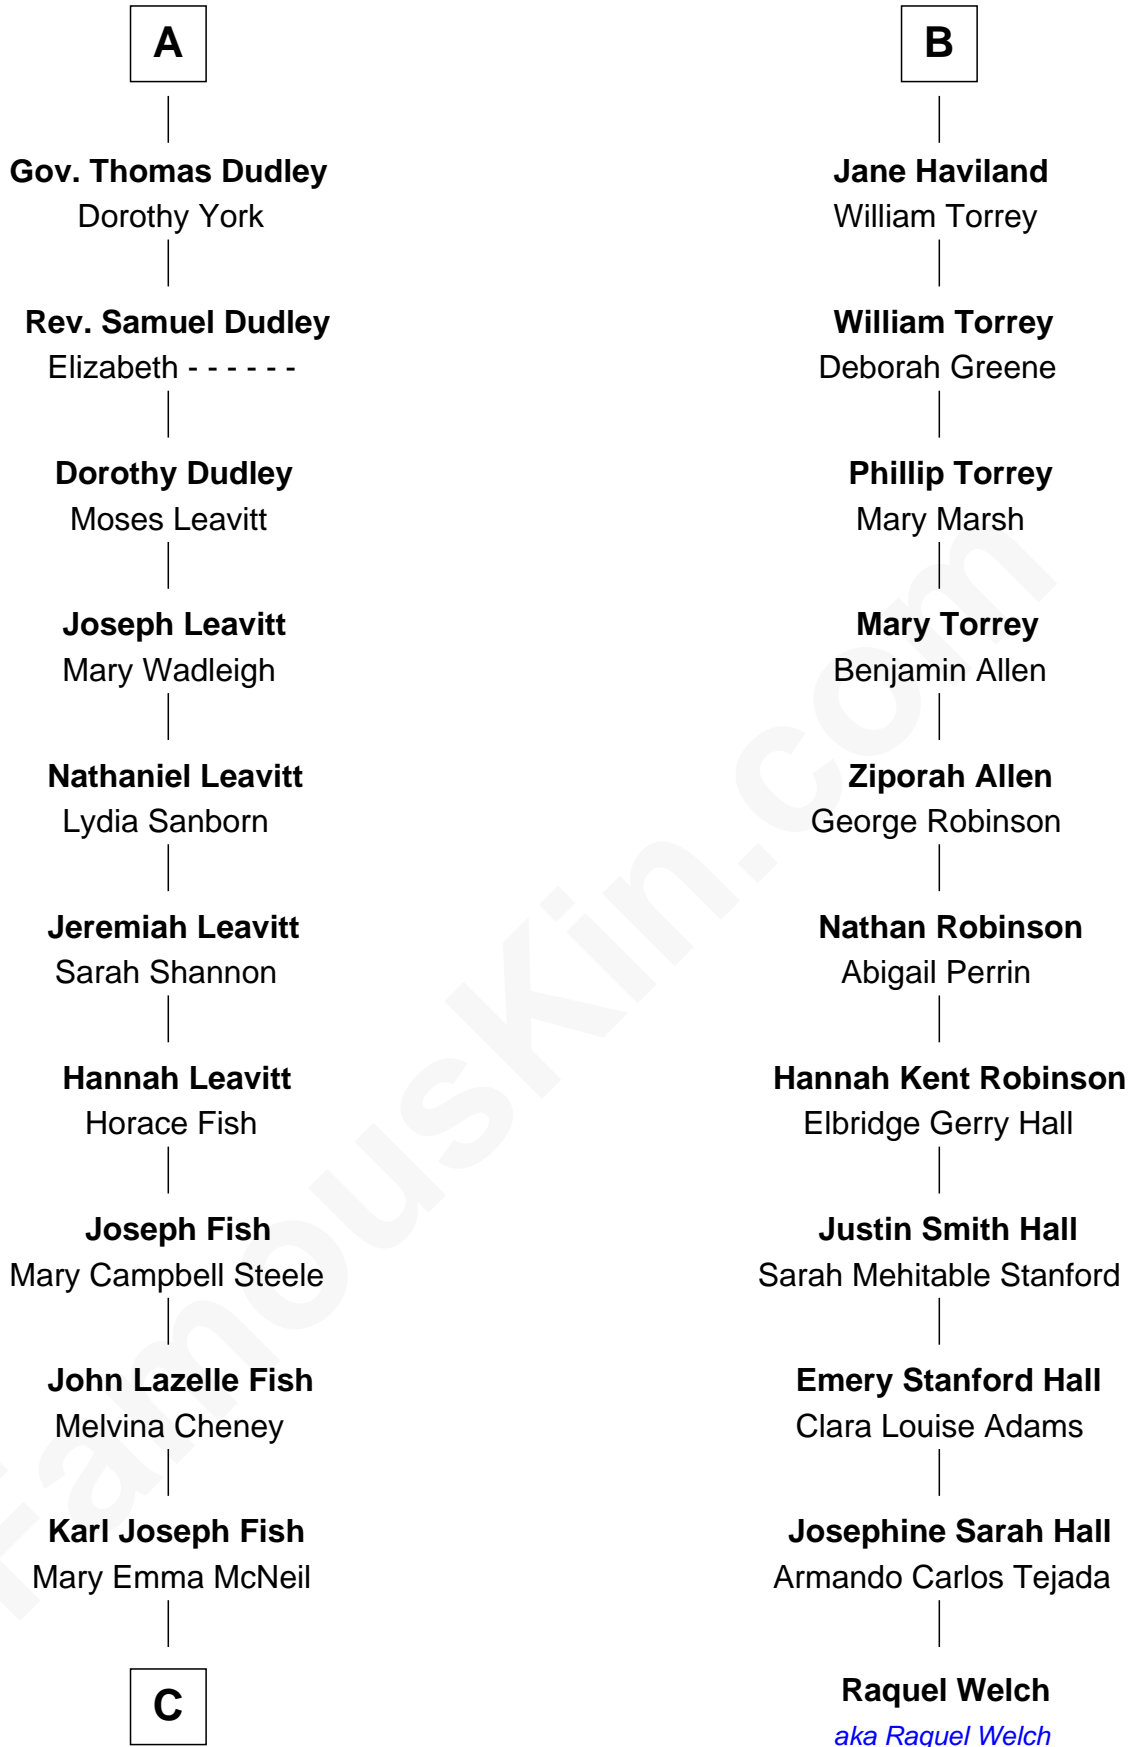

FamousKin.com Relationship Chart of

Keri Russell

TV and Movie Actress

17th cousin 2 times removed of

Raquel Welch

Movie Actress

Sir Reynold Grey

Margaret de Ros

Margaret Grey
Sir William Bonville

William Bonville
Elizabeth Harington

William Bonville
Katherine Neville

Cecily Bonville
Thomas Grey

Cecily Grey
Sir John Sutton

Sir Henry Dudley
----- Ashton

Probable

Roger Dudley
Susanna Thorne

A

Sir John Grey
Constance de Holand

Sir Edmund Grey
Katherine Percy

Anne Grey
Sir John Grey

Probable

Tacy Grey
John Guise

William Guise
Mary Rotsey

John Guise
Jane Pauncefoot

Elizabeth Guise
Robert Haviland

B

C

Emma Inez Fish
Kermit Sylvester Stephens

Stephanie Stephens
David Harold Russell

Keri Russell
TV and Movie Actress

FamousKin.com