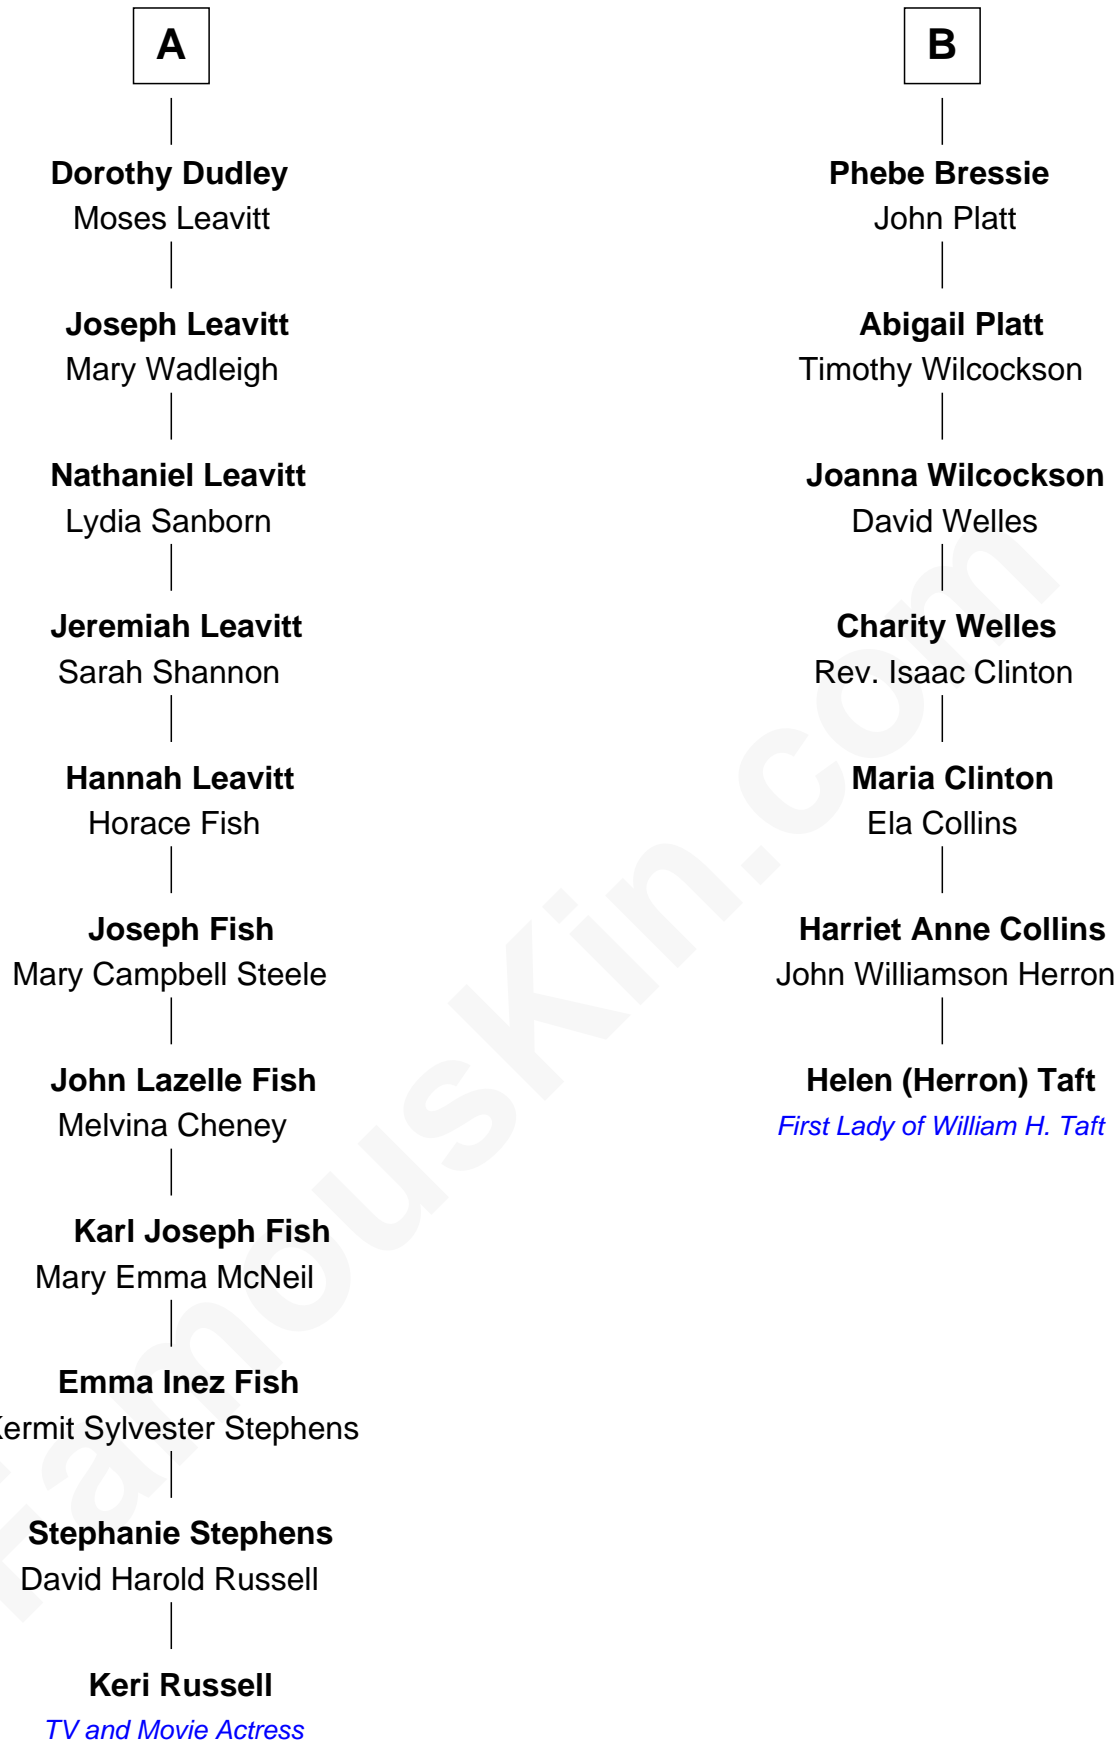

FamousKin.com Relationship Chart of

Keri Russell

TV and Movie Actress

13th cousin 4 times removed of

Helen (Herron) Taft

First Lady of President William H. Taft

Keri Russell photo by [Caroline Bonarde Ucci](#) (CC BY 3.0)