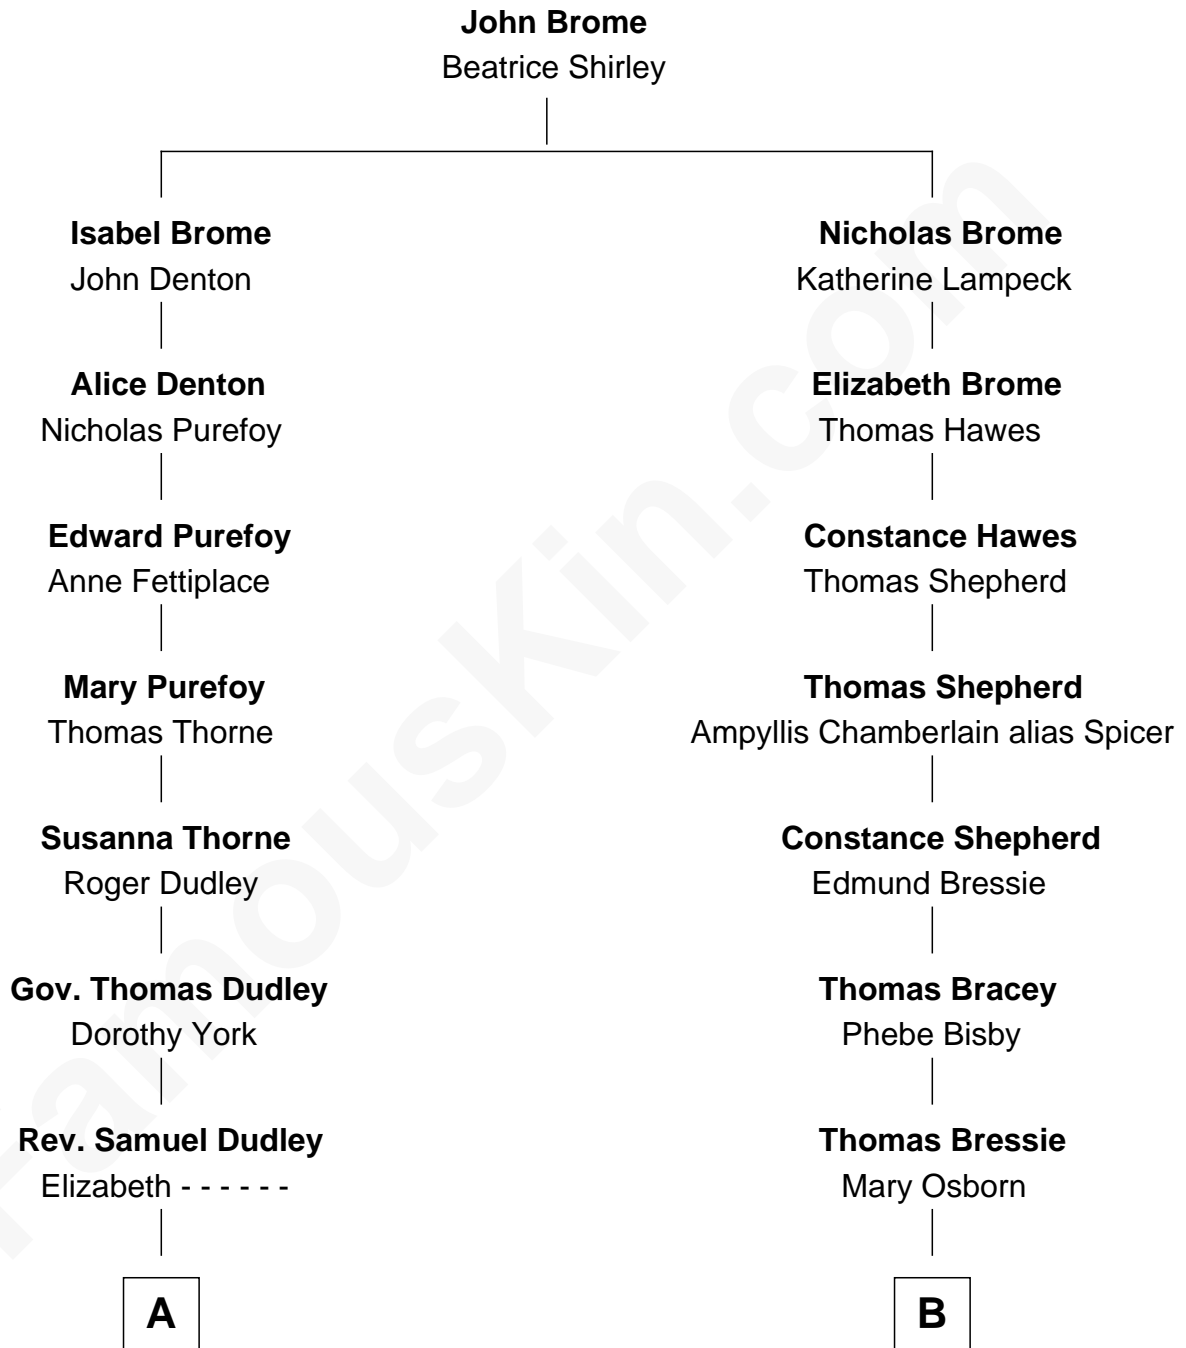

FamousKin.com Relationship Chart of

Keri Russell

TV and Movie Actress

13th cousin 4 times removed of

Helen (Herron) Taft

First Lady of President William H. Taft

Keri Russell photo by [Caroline Bonarde Ucci](#) (CC BY 3.0)