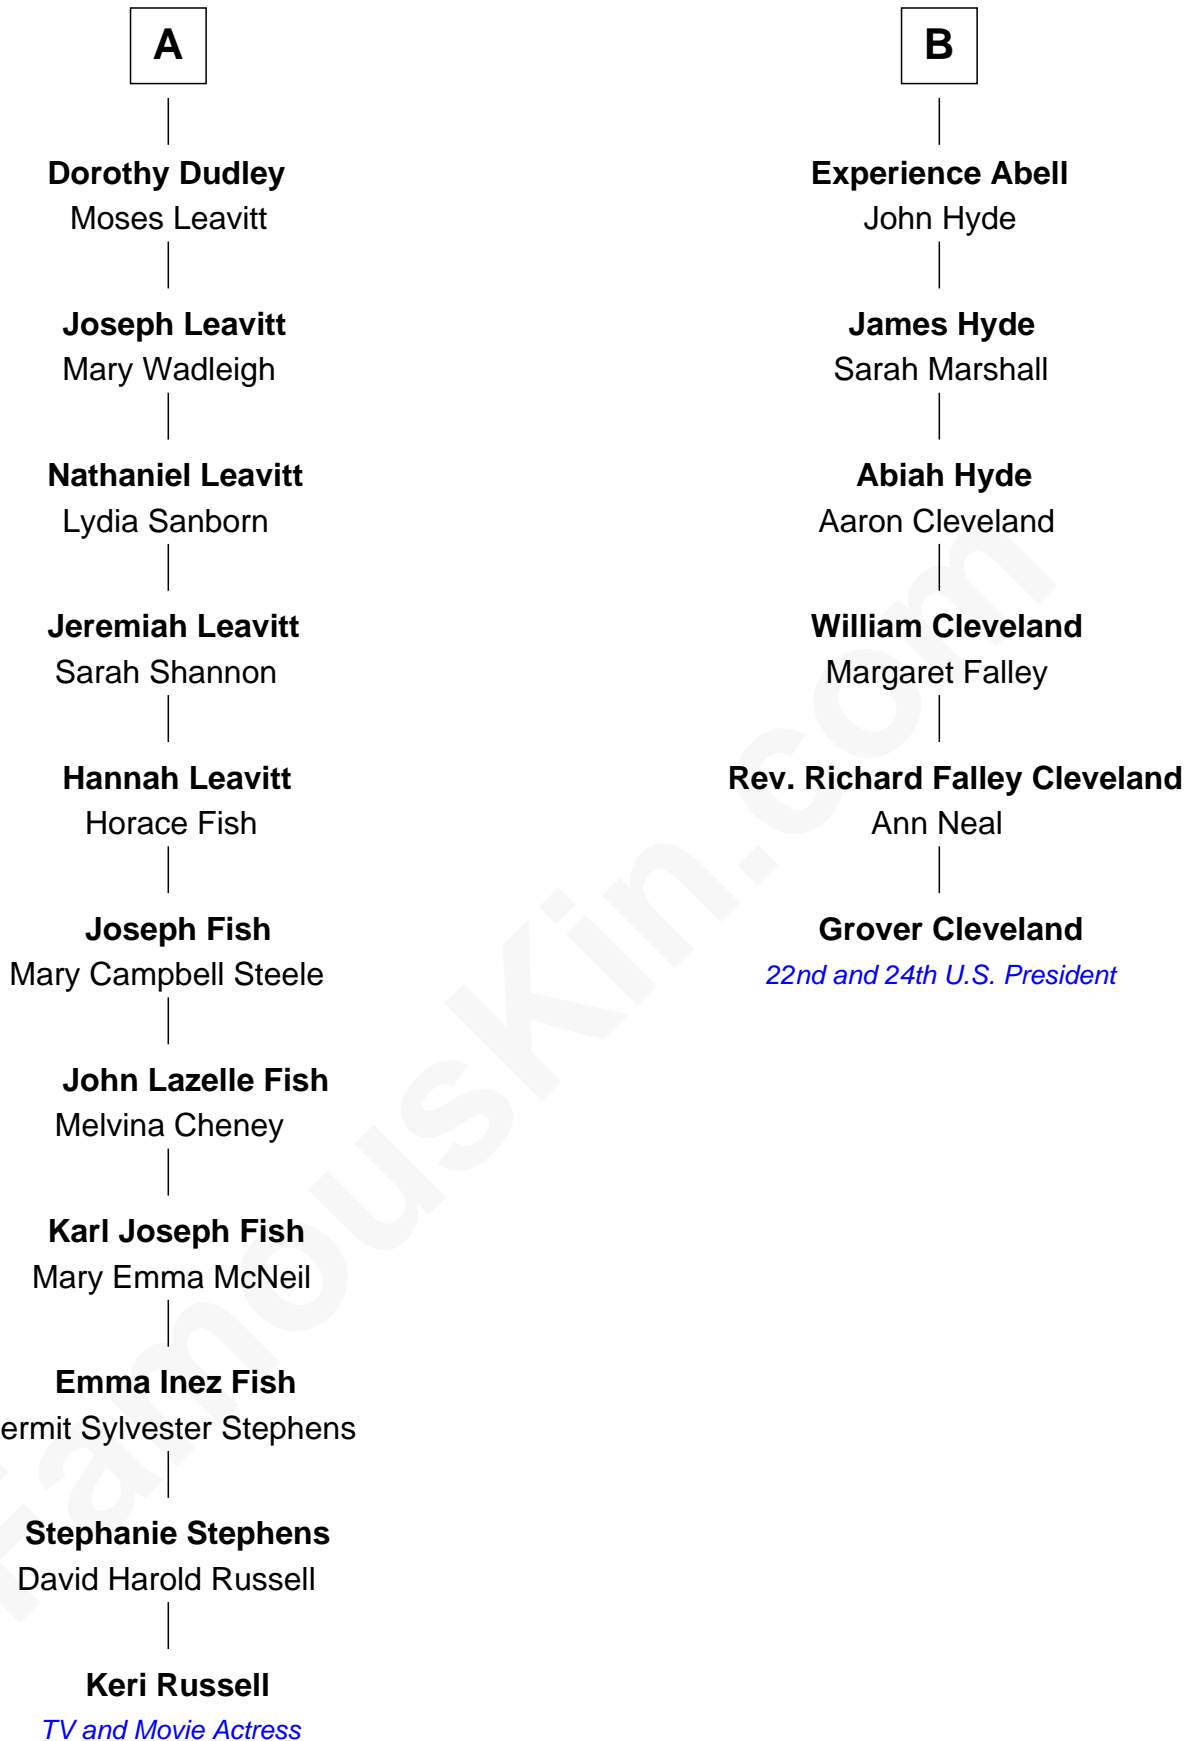

# FamousKin.com Relationship Chart of

**Keri Russell**

*TV and Movie Actress*

12th cousin 5 times removed of

**Grover Cleveland**

*22nd and 24th U.S. President*

Keri Russell photo by [Caroline Bonarde Ucci](#) (CC BY 3.0)